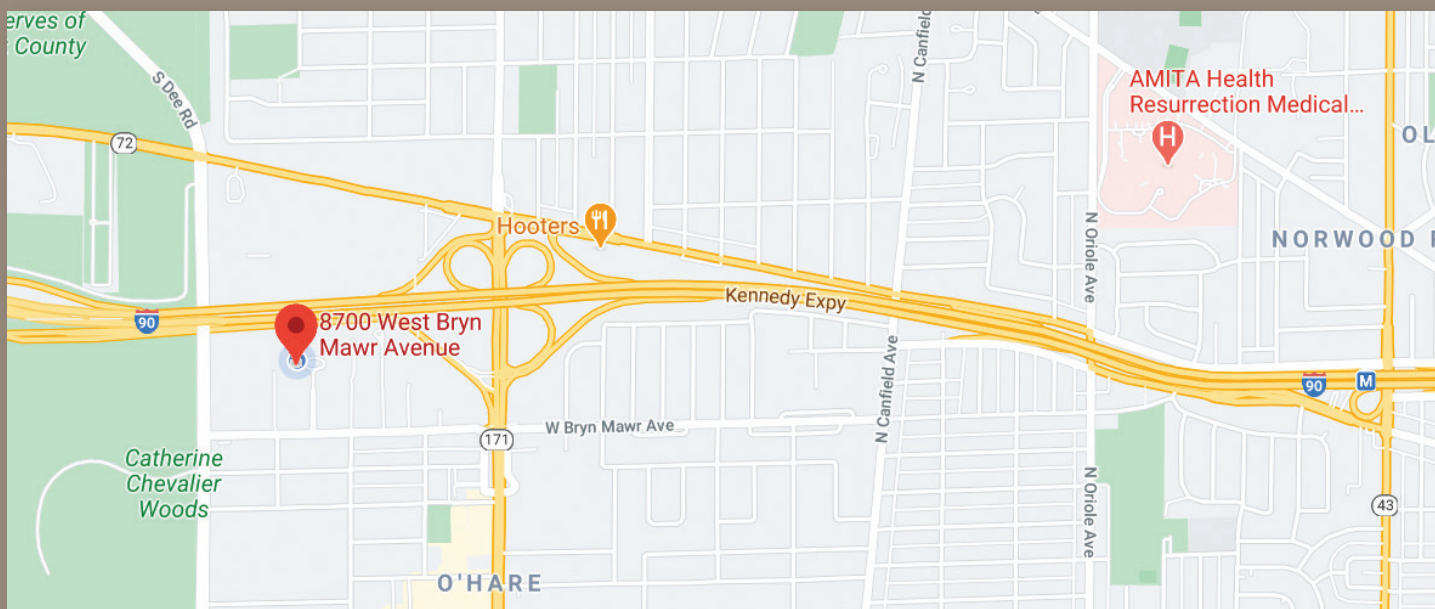

## Location:

Axis Experience Center, 8700 W Bryn Mawr Ave, Chicago, IL 60631 - Suite 100 S

### Cumberland Transit Station

CTA Lines: Blue

Distance to AEC: approximately 0.3 miles