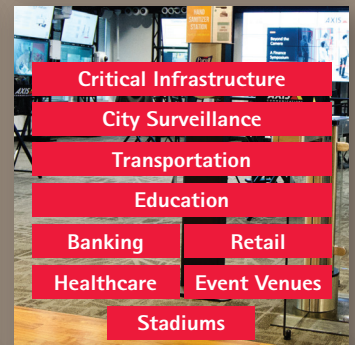

Critical Infrastructure

City Surveillance

Transportation

Education

Banking

Retail

Healthcare

Event Venues

Stadiums

Solutions that cater to the vertical markets we serve