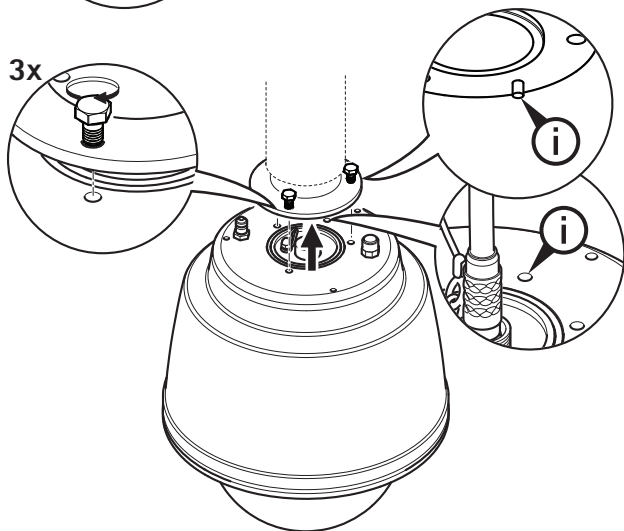

INSTALLATION GUIDE

AXIS T94S01D Pendant Kit

1x

3x
HEX M6x12 A4

1

2

3

Installation Guide

AXIS T94S01D Pendant Kit

© Axis Communications AB, 2013

Ver.1.0

Printed: October 2013

Part No. 53941