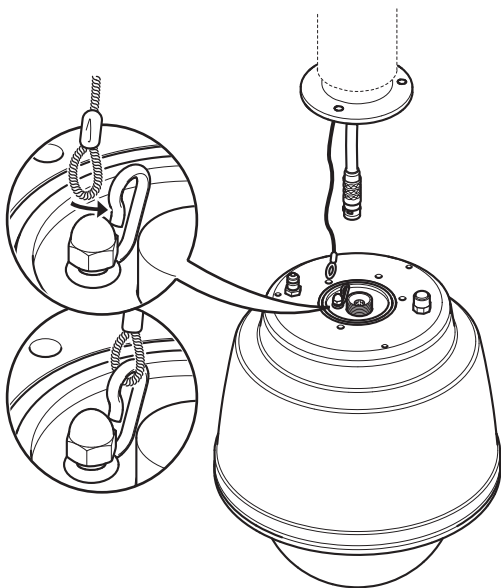

INSTALLATION GUIDE

AXIS T94S01D Pendant Kit

1x

3x
HEX M6x12 A4

1

2

3

Installation Guide

AXIS T94S01D Pendant Kit

© Axis Communications AB, 2013

Ver.1.0

Printed: October 2013

Part No. 53941