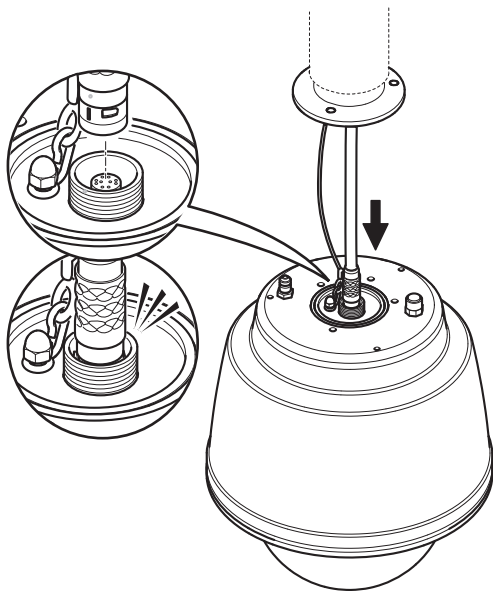

INSTALLATION GUIDE

AXIS T94S01D Pendant Kit

1x

3x
HEX M6x12 A4

1

2

3

Installation Guide

AXIS T94S01D Pendant Kit

© Axis Communications AB, 2013

Ver.1.0

Printed: October 2013

Part No. 53941