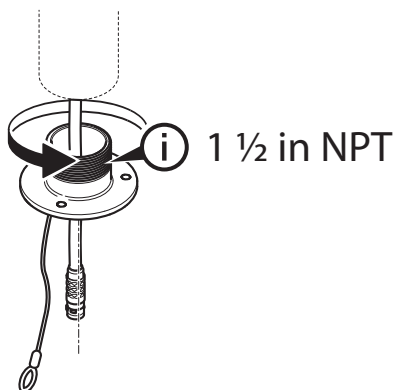

INSTALLATION GUIDE

AXIS T94S01D Pendant Kit

1x

3x
HEX M6x12 A4

1

2

3

Installation Guide

AXIS T94S01D Pendant Kit

© Axis Communications AB, 2013

Ver.1.0

Printed: October 2013

Part No. 53941