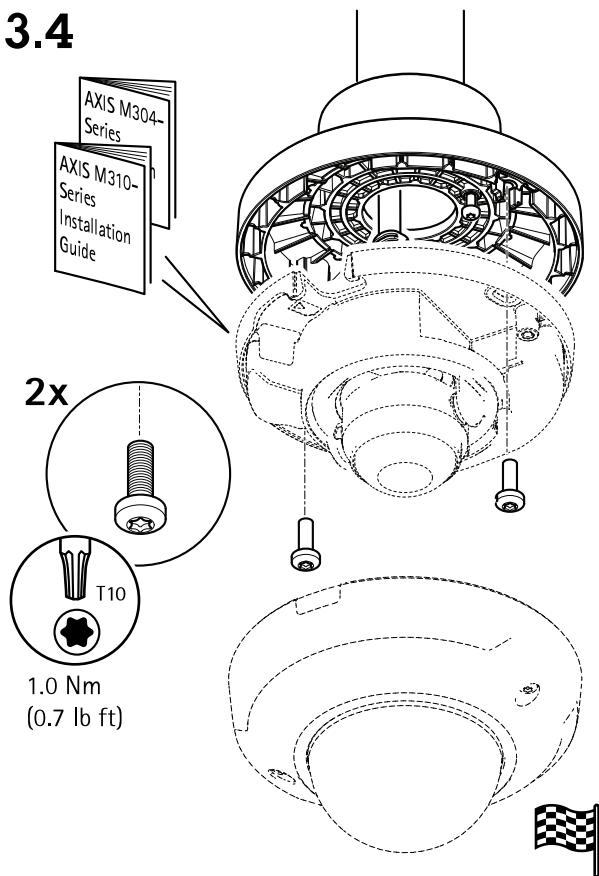

AXIS T94B03D Pendant Kit

Installation Guide

AXIS T94B03D Pendant Kit

1x

1x

2x

1.1

2.1

2.2

2.3

2x

1.0 Nm
(0.7 lb ft)

3.1

3.2

3.3

3.4

Installation Guide

AXIS T94B03D Pendant Kit

© Axis Communications AB, 2016

Ver. M1.3

Date: May 2016

Part No. 1574100