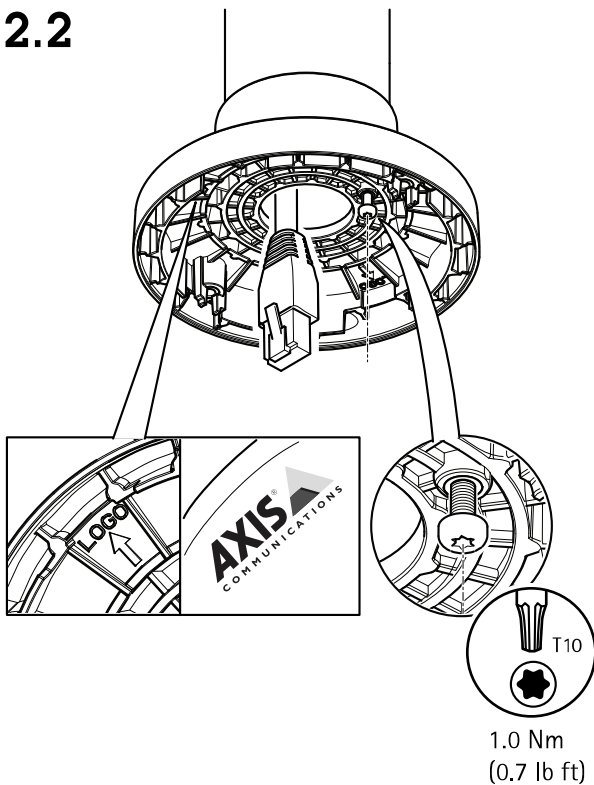

AXIS T94B03D Pendant Kit

Installation Guide

AXIS T94B03D Pendant Kit

1x

1x

2x

1.1

2.1

2.2

2.3

2x

1.0 Nm
(0.7 lb ft)

3.1

3.2

3.3

3.4

Installation Guide

AXIS T94B03D Pendant Kit

© Axis Communications AB, 2016

Ver. M1.3

Date: May 2016

Part No. 1574100