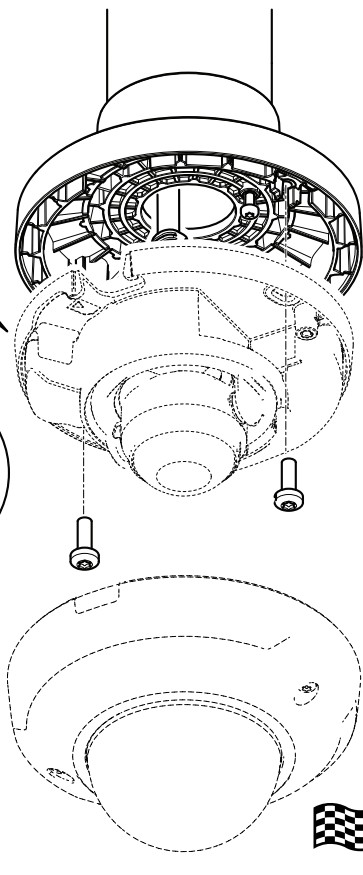

AXIS T94B03D Pendant Kit

Installation Guide

AXIS T94B03D Pendant Kit

1x

1x

2x

1.1

2.1

2.2

2.3

2x

1.0 Nm
(0.7 lb ft)

3.1

3.2

3.3

3.4

Installation Guide

AXIS T94B03D Pendant Kit

© Axis Communications AB, 2016

Ver. M1.3

Date: May 2016

Part No. 1574100