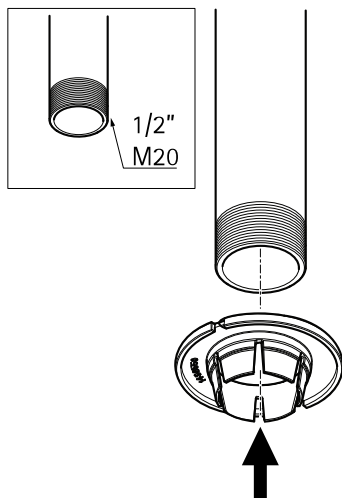

AXIS T94B03D Pendant Kit

Installation Guide

AXIS T94B03D Pendant Kit

1x

1x

2x

1.1

2.1

2.2

2.3

2x

1.0 Nm
(0.7 lb ft)

3.1

3.2

3.3

3.4

Installation Guide

AXIS T94B03D Pendant Kit

© Axis Communications AB, 2016

Ver. M1.3

Date: May 2016

Part No. 1574100