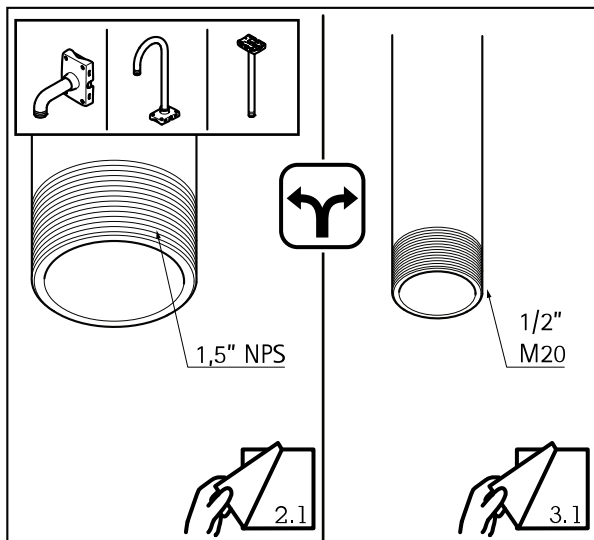

AXIS T94B03D Pendant Kit

Installation Guide

AXIS T94B03D Pendant Kit

1x

1x

2x

1.1

2.1

2.2

2.3

2x

1.0 Nm
(0.7 lb ft)

3.1

3.2

3.3

3.4