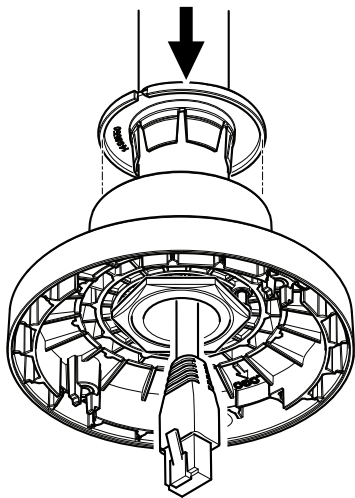

AXIS T94B03D Pendant Kit

Installation Guide

AXIS T94B03D Pendant Kit

1x

1x

2x

1.1

2.1

2.2

2.3

2x

1.0 Nm
(0.7 lb ft)

3.1

3.2

3.3

3.4

Installation Guide

AXIS T94B03D Pendant Kit

© Axis Communications AB, 2016

Ver. M1.3

Date: May 2016

Part No. 1574100