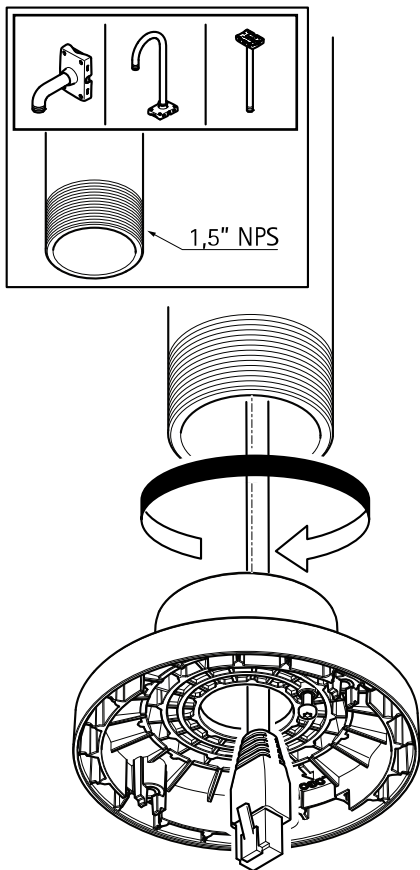

AXIS T94B03D Pendant Kit

Installation Guide

AXIS T94B03D Pendant Kit

1x

1x

2x

1.1

2.1

2.2

2.3

2x

1.0 Nm
(0.7 lb ft)

3.1

3.2

3.3

3.4

Installation Guide

AXIS T94B03D Pendant Kit

© Axis Communications AB, 2016

Ver. M1.3

Date: May 2016

Part No. 1574100