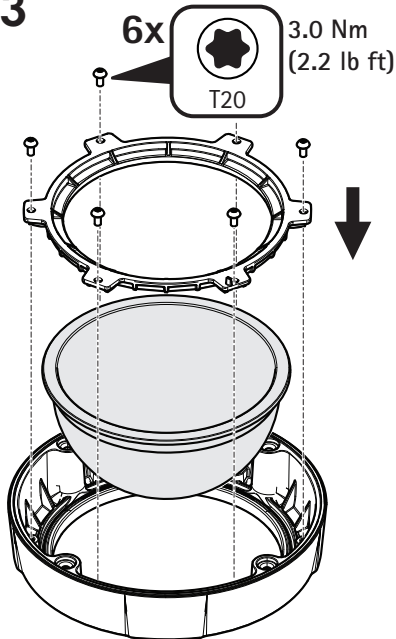

1.1

1.2

1.3

1.4

Installation Guide
AXIS Q37 Smoked Dome A
AXIS Q37 Clear Dome A
© Axis Communications AB, 2017

Ver. 1.0
Date: April, 2017
Part No. 1733123

AXIS
COMMUNICATIONS