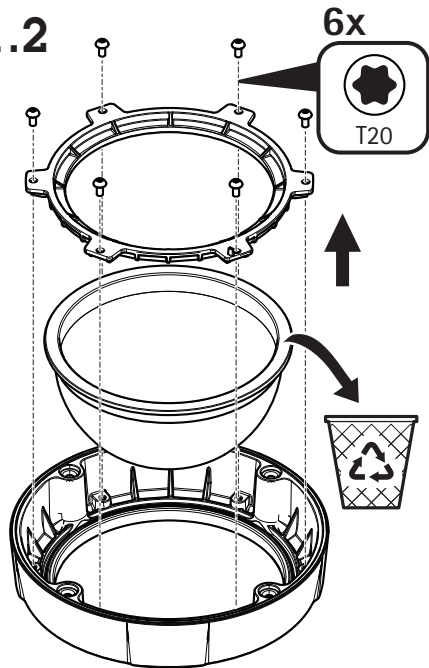

1.1

1.2

1.3

1.4

Installation Guide
AXIS Q37 Smoked Dome A
AXIS Q37 Clear Dome A
© Axis Communications AB, 2017

Ver. 1.0
Date: April, 2017
Part No. 1733123

AXIS
COMMUNICATIONS