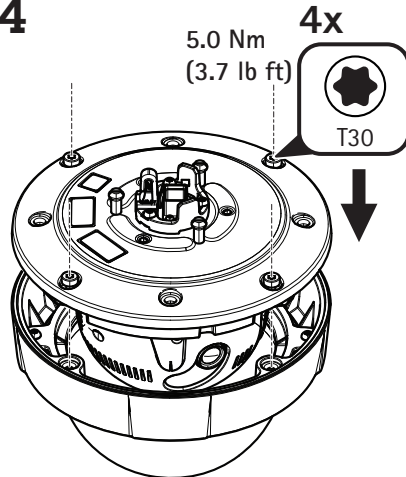

1.1

1.2

1.3

1.4

Installation Guide
AXIS Q37 Smoked Dome A
AXIS Q37 Clear Dome A
© Axis Communications AB, 2017

Ver. 1.0
Date: April, 2017
Part No. 1733123

AXIS
COMMUNICATIONS