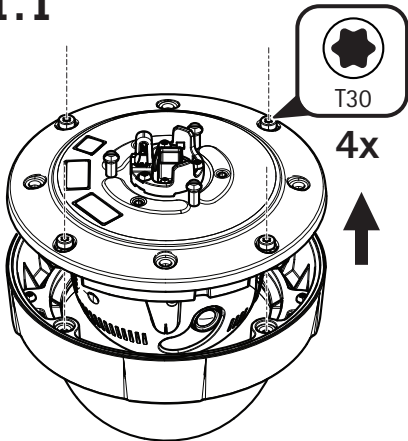

1.1

1.2

1.3

1.4

Installation Guide
AXIS Q37 Smoked Dome A
AXIS Q37 Clear Dome A
© Axis Communications AB, 2017

Ver. 1.0
Date: April, 2017
Part No. 1733123

AXIS
COMMUNICATIONS