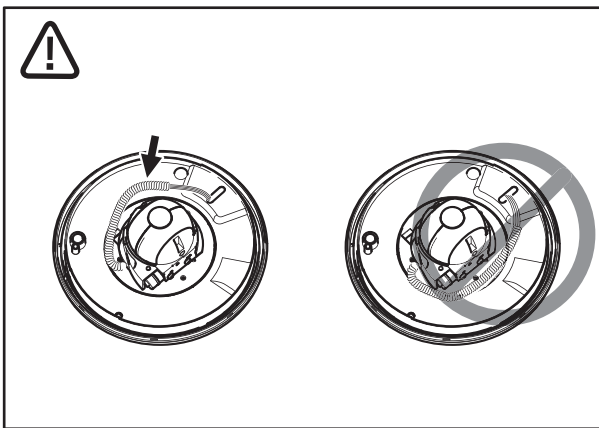

1

2

3

4

Assembly Instruction

Ver.1.0

AXIS M50 Series Dome Cover

Printed: April 2012