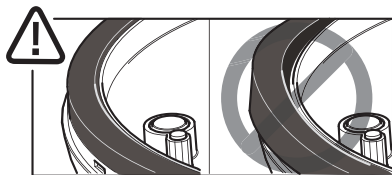

1

2

3

4

Assembly Instruction

Ver.1.0

AXIS M50 Series Dome Cover

Printed: April 2012