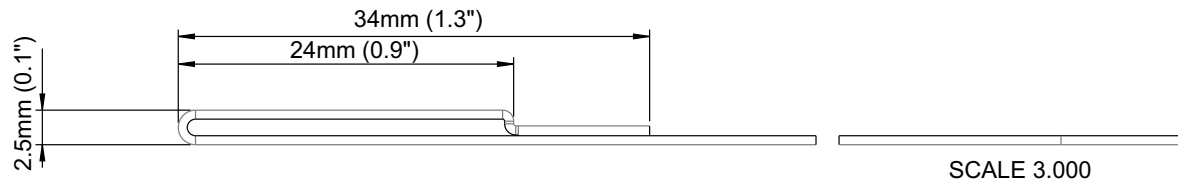

STEEL STRAP

Accessories

Strap steel 3/4" x 700mm