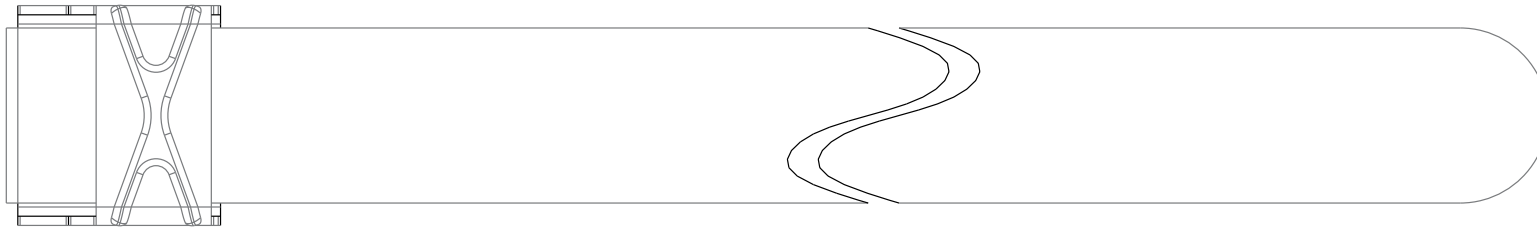

STEEL STRAP

Accessories

Strap steel 3/4" x 700mm