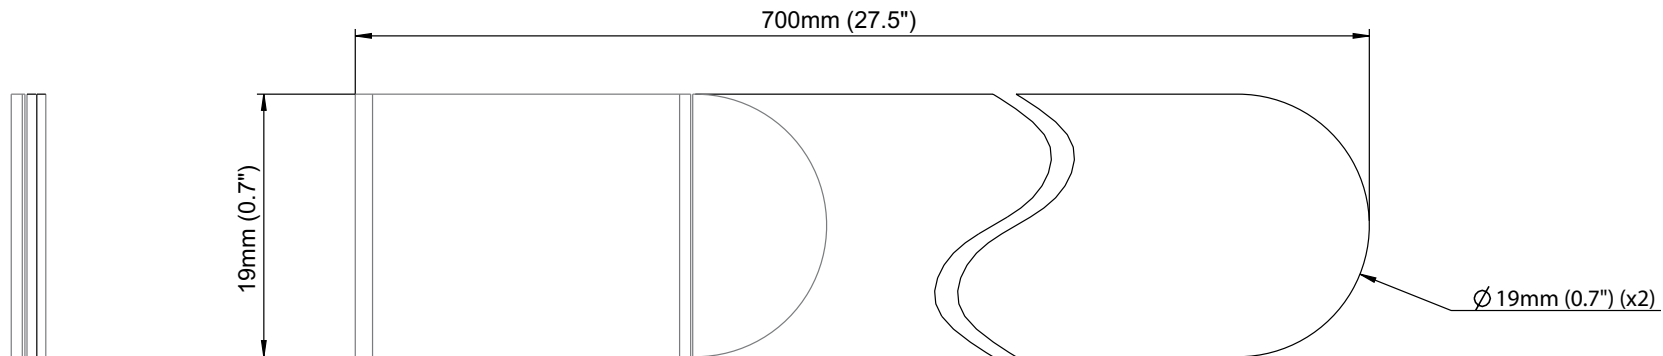

STEEL STRAP

Accessories

Strap steel 3/4" x 700mm