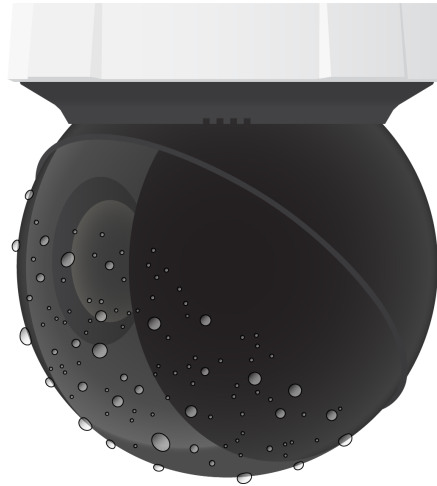

AXIS TQ6801 Hydrophilic Clear Dome

Accessory clear dome with a durable hydrophilic coating. Helps to prevent water droplets from covering the dome in rainy conditions. The coating also provides a self-cleaning effect that helps carry away dirt and dust by rainwash. Additionally, the dome is hard-coated for increased protection against scratches.

With hydrophilic coating

✓ Self cleaning ✓ Quick dry

Without hydrophilic coating

AXIS TQ6801 Hydrophilic Clear Dome

General	
Supported products	AXIS Q6124-E AXIS Q6128-E AXIS Q6154-E AXIS Q6155-E
Casing	Hard and hydrophilic coated Polycarbonate (PC) clear dome with Sharpdome technology
Environment	Indoor Outdoor