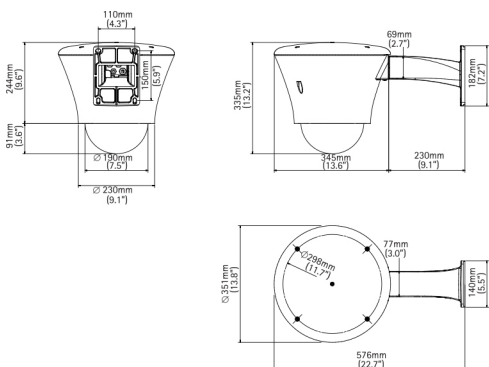

## Technical Specifications – AXIS T95A Series Dome Housing

<b>Models</b>	AXIS T95A00 Dome Housing, 110/240 V AC AXIS T95A10 Dome Housing, 24 V AC
<b>General</b>	
<b>Supported cameras</b>	214 PTZ Network Camera
<b>Casing</b>	Die-cast aluminum Epoxy polyester powder painting. Color: White RAL 9002 Removable sunshield in ABS. Color: White RAL 9002
<b>Power</b>	AXIS T95A00: Input 100/240 V AC, Output 50/60 Hz 24 V DC, max. 1.5 A or 12 V DC, 3 A AXIS T95A10: Input 24 V AC, requires 24 V AC mains adapter Output 24 V AC or 12 V DC, 2 A
<b>Environment</b>	Indoor/Outdoor

<b>Operating conditions</b>	AXIS 214 PTZ: -25 °C to 40 °C (-13 °F to 104 °F)
<b>Approvals</b>	EN 61000-6-3, EN 50130-4, IEC/EN/UL 60950-1, IEC/EN 60529 IP66
<b>Dimensions</b>	335 x 351 mm (13.2 x 13.8 in), with sunshield 335 x 322 mm (13.2 x 12.7 in), without sunshield
<b>Weight</b>	3.8 kg (8.3 lb)
<b>Included accessories</b>	Sunshield, thermostat controlled heaters and fans, smoked and clear dome bubble, Installation Guide

### Dimensions