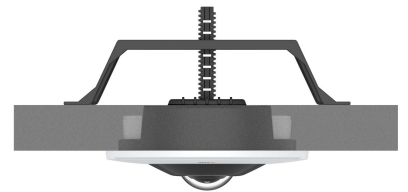

AXIS T94S02L Recessed Mount

Swift and effortless ceiling installation

AXIS T94S02L Recessed Mount enables sleek, elegant and discreet recessed ceiling installations of indoor Axis fixed dome cameras. It features a patent-pending single-screw ceiling attachment design, which makes the installation quick and easy without having to remove the ceiling tile. Axis fixed dome camera attached to the recessed mount is embedded into the ceiling, revealing only the camera dome and the low-profile cover ring.

- > **Cost-effective mount for Axis fixed dome cameras**
- > **Recessed ceiling installation made quick and easy**
- > **Enables sleek and discreet video surveillance**

AXIS T94S02L Recessed Mount

General	
Supported products	AXIS M3057-PLVE AXIS M3058-PLVE
Casing	Material: plastic Color: white NCS S 1002-B
Sustainability	PVC free
Mounting	Recessed in ceilings or walls
Environment	Indoor
Storage conditions	-40 °C to 65 °C (-40 °F to 149 °F)
Approvals	Safety IEC/EN/UL 62368-1 Environment IEC 60068-2-2, IEC 60068-2-6, IEC 60068-2-27, IEC/EN 62262 IK08, REACH, WEEE
Dimensions	Height inside ceiling/wall: 126 mm (4 61/64 in)
	Height outside ceiling/wall (including camera): 37 mm (1 29/64 in) Diameter outside ceiling/wall: ø 179 mm (7 3/64 in) Diameter cut-out in ceiling/wall: ø 160 mm (6 19/64 in)
	Weight 292 g (0.64 lb)
	Maximum load 1 kg (2.2 lb)
	Included accessories Installation guide
	Optional accessories AXIS Safety Wire 3 m For more accessories, see axis.com
	Warranty Axis 3-year warranty, see axis.com/warranty
	Environmental responsibility: www.axis.com/environmental-responsibility