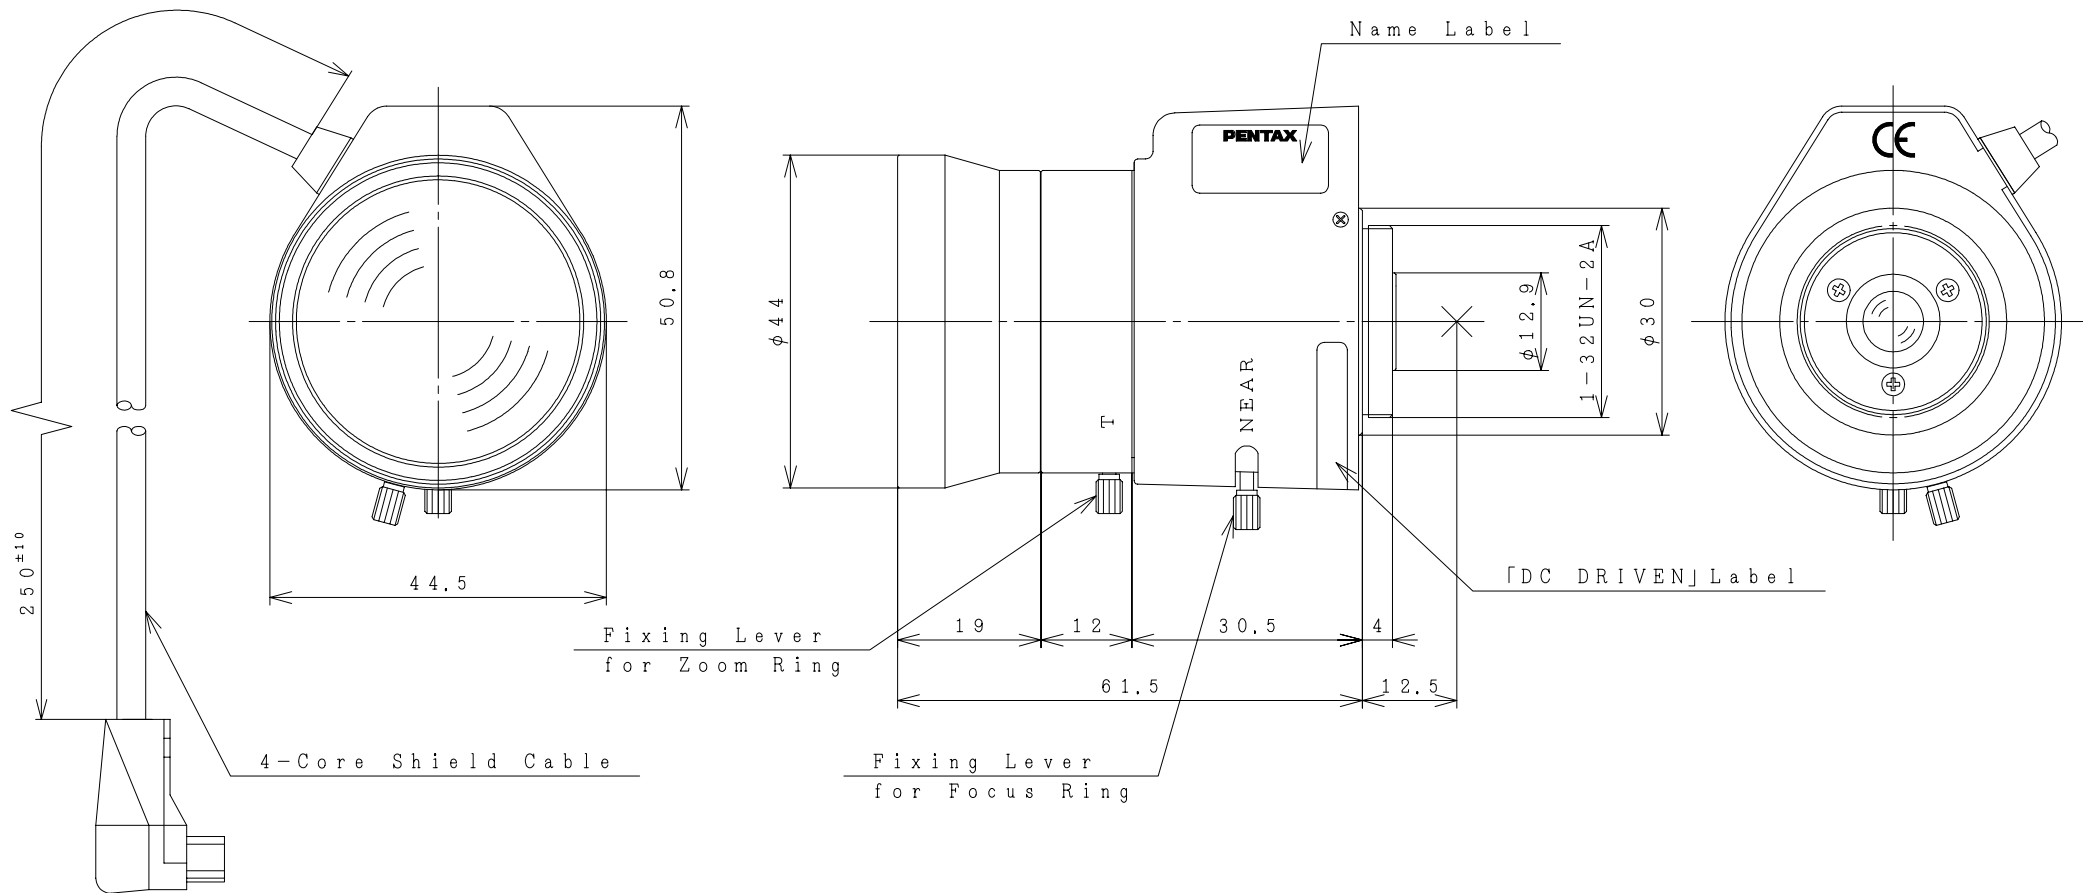

Rotation Angle

60.0°

Rotation Torque

0.5 N·cm to 3.4 N·cm

3-4. Electrical

(1) Auto Iris

Driving Coil	Resistance	190 [Ω] (20°C)
	Lead Color and Direction	White, Green (White ⊕ Open)
Damping Coil	Resistance	700 [Ω] (20°C)
	Lead Color and Direction	Black, Red (Black ⊕ Open)
Driving Voltage	Close to Open	+4 [V] or less
	Open to Close	Over 0.5 [V] (by Spring)
Close Down	Iris closes down when the power is cut off and protects Image Sensor from strong light.	

(2) Connector

4PCP102 made by Nissin-Parts

(3) Connection Diagram

3-5. Environmental Temperature Range       $-10\text{ }^{\circ}\text{C}$  to  $+50\text{ }^{\circ}\text{C}$

4. Accessories

- |                                 |         |
|---------------------------------|---------|
| (1) Front Lens Cap              | 1 piece |
| (2) Rear Lens Cap               | 1 piece |
| (3) Fixing Lever for Focus Ring | 1 piece |
| (4) Fixing Lever for Zoom Ring  | 1 piece |
| (5) Packing Box                 | 1 piece |