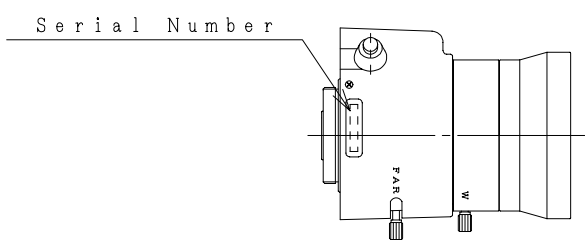

Rotation Angle

60.0°

Rotation Torque

0.5 N·cm to 3.4 N·cm

3-4. Electrical

(1) Auto Iris

Driving Coil	Resistance	190 [Ω] (20°C)
	Lead Color and Direction	White, Green (White ⊕ Open)
Damping Coil	Resistance	700 [Ω] (20°C)
	Lead Color and Direction	Black, Red (Black ⊕ Open)
Driving Voltage	Close to Open	+4 [V] or less
	Open to Close	Over 0.5 [V] (by Spring)
Close Down	Iris closes down when the power is cut off and protects Image Sensor from strong light.	

(2) Connector

4PCP102 made by Nissin-Parts

(3) Connection Diagram

3-5. Environmental Temperature Range       $-10\text{ }^{\circ}\text{C}$  to  $+50\text{ }^{\circ}\text{C}$

4. Accessories

- |                                 |         |
|---------------------------------|---------|
| (1) Front Lens Cap              | 1 piece |
| (2) Rear Lens Cap               | 1 piece |
| (3) Fixing Lever for Focus Ring | 1 piece |
| (4) Fixing Lever for Zoom Ring  | 1 piece |
| (5) Packing Box                 | 1 piece |