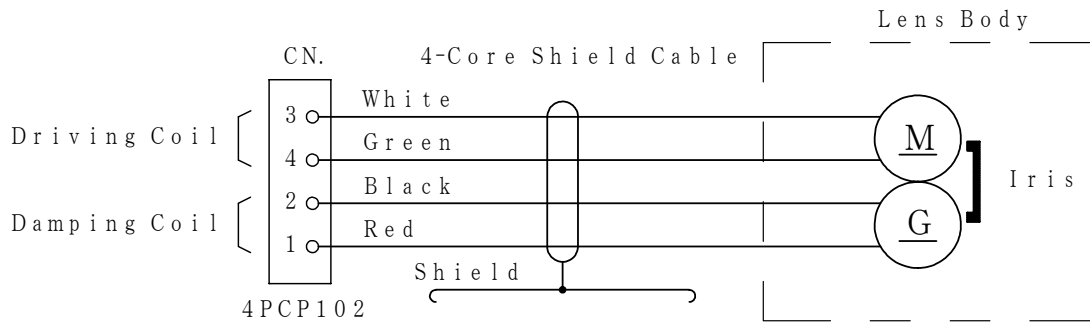

Rotation Angle

60.0°

Rotation Torque

0.5 N·cm to 3.4 N·cm

3-4. Electrical

(1) Auto Iris

Driving Coil	Resistance	190 [Ω] (20°C)
	Lead Color and Direction	White, Green (White ⊕ Open)
Damping Coil	Resistance	700 [Ω] (20°C)
	Lead Color and Direction	Black, Red (Black ⊕ Open)
Driving Voltage	Close to Open	+4 [V] or less
	Open to Close	Over 0.5 [V] (by Spring)
Close Down	Iris closes down when the power is cut off and protects Image Sensor from strong light.	

(2) Connector

4PCP102 made by Nissin-Parts

(3) Connection Diagram

3-5. Environmental Temperature Range       $-10\text{ }^{\circ}\text{C}$  to  $+50\text{ }^{\circ}\text{C}$

4. Accessories

- |                                 |         |
|---------------------------------|---------|
| (1) Front Lens Cap              | 1 piece |
| (2) Rear Lens Cap               | 1 piece |
| (3) Fixing Lever for Focus Ring | 1 piece |
| (4) Fixing Lever for Zoom Ring  | 1 piece |
| (5) Packing Box                 | 1 piece |