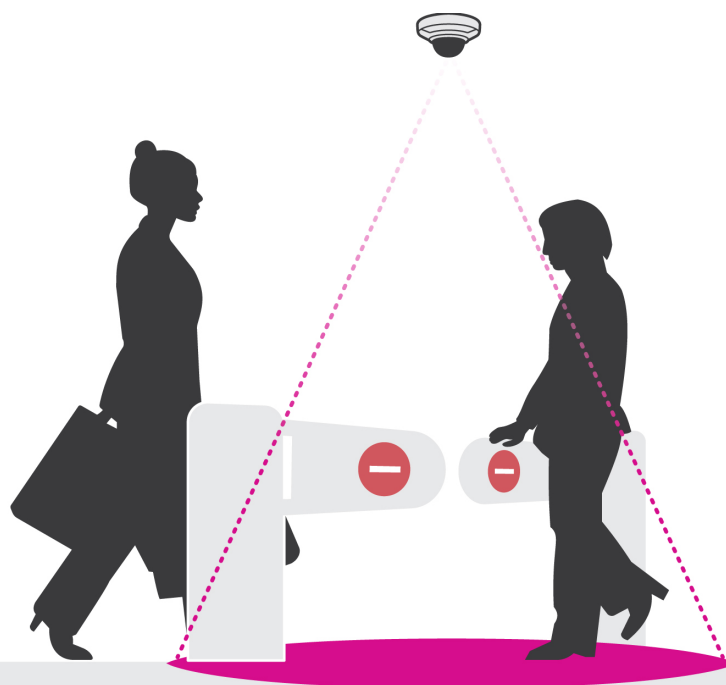

AXIS Direction Detector

Smart analytics for entrance and exit control

AXIS Direction Detector is a cost-efficient, scalable and proven video analytics application for detecting people moving in the wrong direction. This camera-integrated application can help reduce losses from theft and eliminate the need for physical barriers or extra staff at entrances. It registers the number of people passing by and in what direction. A person moving in the wrong direction can trigger a response, such as an audio output, video recording, an SMS, email alert, or the closing of entrance gates. AXIS Direction Detector stores data directly in each camera for access through the camera's web interface. Data can also be accessed via AXIS Store Reporter.

- > [Real-time direction detection](#)
- > [Wrong-way notification](#)
- > [Loss prevention](#)
- > [Based on proven technology](#)