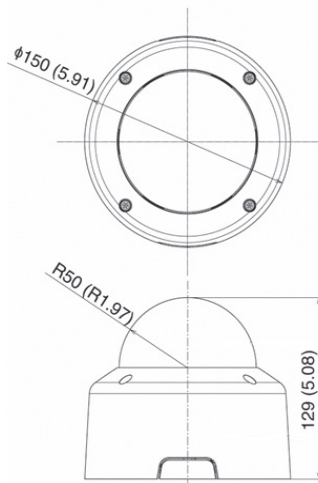

Technical Specifications

VB-H651V

APPLICATION	
Viewer	Camera Viewer - Supports Video Display Rotation Mobile Camera Viewer
Camera software	Camera Management Tool Recorded Video Utility
Language	German/English/Spanish/French/Italian/Polish/Russian/Turkish/Thai/ Korean/Chinese (Simplified) /Japanese
Operating System/ Compatible Browser	Windows 7, Internet Explorer 11/Chrome 65 Windows 8.1, Internet Explorer 11/Chrome 65 Windows 10, Internet Explorer 11/Microsoft Edge/Chrome 65 Windows Server 2008, Internet Explorer 9 Windows Server 2008 R2, Internet Explorer 11/Chrome 65 Windows Server 2012, Internet Explorer 10/Chrome 65 Windows Server 2012 R2, Internet Explorer 11/Chrome 65 Windows Server 2016, Internet Explorer 11/Chrome 65
Verified Mobile Devices	Surface, iPad, iPhone, Nexus, Galaxy

What's in the box?

- VB-H651V Main Unit
- Before Using this Camera
- EAC-Supported Guide
- Template
- Ceiling Plate
- Installation Guide
- Fixing Screw(s)
- Power Connector
- Audio Interface Cable
- Wrench
- Safety Wire & Fixing Screw
- Warranty Card

Dimensions (mm)

Compatible Accessories