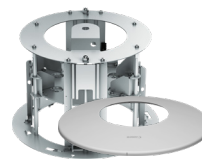

Dimensions (mm)

Compatible Accessories

SR640-S-VB
Recessed Mounting Kit

SR640-P-VB
Plenum Recessed Mounting Kit
(Fire resistant)

PC640-VB
Pendant Mounting Kit

DU640-S-VB
Smoked Dome Unit

PA-V17 / PA-V18
AC Power Supply
*Available in Euro 2-Pin
& UK 3-Pin plug