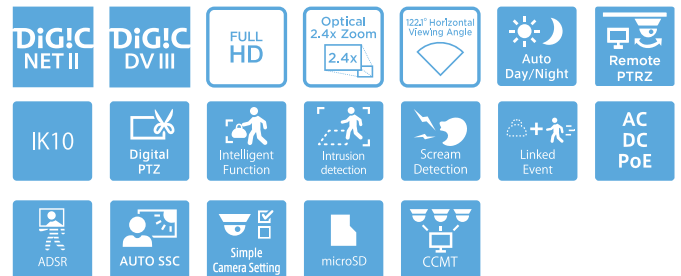

Product Range

VB-H630D
VB-M620D
VB-M641V
VB-M640V

Technical Specifications

VB-H651V

CAMERA	
Image Sensor	1/3 type CMOS (primary color filter)
Number of Effective Pixels	Approx. 2.1 million pixels
Scanning Method	Progressive
Lens	2.4x optical zoom (4x digital zoom) lens (electric drive)
Focal Length	2.55 (W) – 6.12 mm (T)
F-number	F1.2 (W) – F1.8 (T)
Viewing Angle	For 16:9 aspect ratios: Horizontal: 122.1° (W) – 50.1° (T) Vertical: 65.8° (W) – 28.2° (T) For 4:3 aspect ratios: Horizontal: 89.2° (W) – 37.6° (T) Vertical: 65.8° (W) – 28.2° (T)
Day/Night Switch	Auto/Day Mode/Night Mode
Min. Subject Illumination	Day Mode (colour): 0.035 lux Night Mode (monochrome): 0.002 lux When using the Smoked Dome (sold separately) Day Mode (colour): 0.07 lux Night Mode (monochrome): 0.004 lux - (F1.2, 1/30 sec, SSC off, 50IRE)
Focus	Auto/One-shot AF/Manual/Fixed at infinity
Shooting Distance (from front of lens)	Day & Night Modes: 0.3 m (12 in.) – infinity
Shutter Speed	1, 1/2, 1/4, 1/8, 1/15, 1/30, 1/50, 1/60, 1/100, 1/120, 1/250, 1/500, 1/1000, 1/2000, 1/4000, 1/8000, 1/10000, 1/16000 sec.
Exposure	Auto/Auto (Flickerless)/Auto (Shutter-priority AE)/Auto (Aperture-priority AE)/Manual (Shutter Speed, Aperture, Gain)
White Balance	Auto/Light Source/Manual Light Source: Daylight Fluorescent/White Fluorescent/Warm Fluorescent/Mercury Lamp/Sodium Lamp/Halogen Lamp Manual: One-shot WB/R Gain/B Gain
Metering Mode	Center-Weighted / Average / Spot
Exposure Compensation	9 levels
Smart Shade Control	Auto/Manual/Disable, Auto: 3 levels, Manual: 7 levels
Haze Compensation	Auto/Manual/Disable, Auto: 3 levels, Manual: 7 levels
AGC Limit	6 levels
Image Stabilizer	2 levels (digital)
Motion-Adaptive NR	Available
Pan Angle Range	350° (±175°)
Tilt Angle Range	150° (±75°)
Rotation Angle Range	350° (±175°)
Moving Speed	Pan: 20.1°/sec. Tilt: 20.7°/sec. Rotation: 40.0°/sec.
SERVER	
Video Compression Method	JPEG, H.264
Video Size	JPEG, H.264: 1920 x 1080, 960 x 540, 480 x 270 1280 x 720, 640 x 360, 320 x 180 1280 x 960, 640 x 480, 320 x 240
Video Quality	JPEG, H.264: 10 levels
Frame Rate	JPEG: 0.1 – 30 fps H.264: 1/2/3/5/6/10/15/30 fps - Values represent streaming performance from the camera. - The frame rate may be reduced due to Viewer computer's specs, the number of clients accessing at the same time, network loads, video quality setting, type or movement of the subject or other reasons. Maximum frame rate when streaming: H.264(1) (1920 x 1080) and H.264(2) (all sizes) simultaneously: 15 fps H.264(1) (all sizes) and H.264(2) (1920 x 1080) simultaneously: 15 fps H.264(1) (1280 x 960) and H.264(2) (1280 x 960) simultaneously: 15 fps H.264(1) (1280 x 720) and H.264(2) (1280 x 720) simultaneously: 15 fps
I-Frame Interval	0.5/1/1.5/2/3/4/5 sec.
Simultaneous Client Access	Max. 30 Clients + 1 Admin Client - H.264: Max. 10 Clients
Bit Rate Control	Target Bit Rate: 64/128/256/384/512/768/1024/1536/2048/3072/4096/6144/8192/10240/12288/14336/16384 kbps
ADSR: Area-specific Data Size Reduction	Number of Specified Areas: Max. 8 areas Data Size Reduction Level: 3 levels
Security	Camera Control: Administrator, Authorized user, Guest user (level of control varies depending on user) Access Control: User authority (user name and password), Host Access Restrictions (IPv4, IPv6) IEEE802.1X: EAP-MD5, EAP-TLS, EAP-TTLS, EAP-PEAP Encrypted Communications: SSL/TLS, IPsec
Protocol	IPv4, IPv6, TCP/IP, UDP, HTTP, FTP, SNMPv1/v2c/v3 (MIB2), DHCP, DNS, AutoIP, mDNS, ARP, ICMP, POP3, NTP, SMTP, RTP/RTCP, RTSP, SSL/TLS, IPsec, ONVIF, WV-HTTP (Canon proprietary)