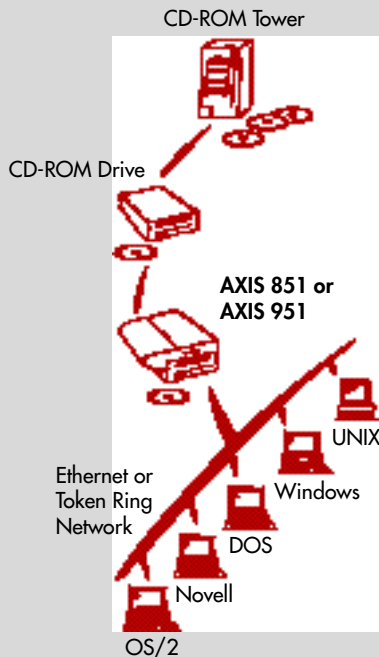

Technical Specifications

Axis Communications AB
Scheelevägen 16
S-223 70 Lund, Sweden
Phone: +46 46 19 18 00
Fax: +46 46 13 61 30
Email: info@axis.se
URL: http://www.axis.se/

Axis Communications Ltd.
Room 602, Asian House
1 Hennessy Road
Wanchai, Hong Kong
Phone: +852 2836 0813
Fax: +852 2573 5935
Email: info@axis.com.hk

Axis Communications Inc.
4 Constitution Way, Suite G
Woburn, MA 01801-1030, USA
Phone: (617) 938-1188
1-800-444-AXIS
Fax: (617) 938-6161
Email: info@axisinc.com

Axis Communications K.K.
8th Center Plaza 5F
1-10-16 Nihombashi Horidome-cho
Chuo-ku, Tokyo 103, Japan
Phone: +81 3 3663 8801
Fax: +81 3 3663 8802
Email: info@axiscom.co.jp

2 MODELS

AXIS 851

Ethernet attachment, 10baseT (twisted pair) and AUI (10base2, 10base5 and fibre via transceiver).

AXIS 951

Token Ring attachment, STP (media type 1/DB9) and UTP (media type 3/RJ45).

SUPPORTED SYSTEMS

Novell NetWare

NetWare 3.11, 3.12 and 4.10.

Microsoft Windows

Windows 95, Windows NT, Windows for Workgroups.

Microsoft LAN Manager

LAN Manager 1.3 and above.

IBM LAN Server

LAN Server 1.3 and above.

UNIX

Supports all UNIX dialects through NFS over TCP/IP. The CD-ROM server can also be accessed from other platforms using third party NFS client software.

SUPPORTED PROTOCOLS

Novell NetWare

IPX, RIP, SAP, NCP.

Microsoft Windows

SMB over NetBIOS/NetBEUI and SMB over NetBIOS/TCP/IP.

Microsoft LAN Manager

SMB over NetBIOS/NetBEUI and SMB over NetBIOS/TCP/IP.

IBM LAN Server

SMB over NetBIOS/NetBEUI and SMB over NetBIOS/TCP/IP.

UNIX

NFS, FTP, TCP, UDP, IP, RARP, BOOTP, SNMP.

SUPPORTED FILE SYSTEMS

High Sierra (HSF), ISO 9660, Multi-session.

NETWORK MANAGEMENT

SNMP MIB-II, and private enterprise MIB.

LOGICAL CONNECTION

Running simultaneously any combination of the supported protocols.

851: Use of IEEE802.2, IEEE802.3, SNAP, DIX and Ethernet II frame types simultaneously.

951: Use of IEEE802.2, IEEE802.5 (with early token support for 16 Mbps) frame types simultaneously.

NETWORK ATTACHMENTS

851: 10baseT (twisted pair), AUI (10base2, 10base5 and fibre via transceiver)

951: STP (Media Type 1/DB9), UTP (Media Type 3/RJ45).

SOFTWARE UPDATES

Flash memory allows software updates over the network using FTP.

SECURITY

User access can be controlled by password. It is also possible to restrict the number of users.

CD ROM DRIVE CONNECTION

SCSI-2, 50 pin female micro-D connector for external drives.

SCSI-2, 50 pin header and standard 4 pin power connector for internal drive.

1 internal and 6 external drives or jukeboxes may be daisy chained.

OPTIONAL ACCESSORIES

SCSI-2 cable (50-pin)

OPERATING TEMPERATURE

40-105°F (5-40°C)

HUMIDITY

20-80% RHG, non-condensing

POWER SUPPLY

12V DC, 30VA, via external power unit.

DIMENSIONS

Size	Height	3.0 in/7.5 cm
	Width	7.7 in/19.5 cm
	Depth	9.0 in/23.0 cm
Weight	2.9 lbs/1.3 kg (excl. CD-ROM drive)	

APPROVALS

EMC:	CE: EN 55022 EN50082-1/1992 FCC Class A
Safety:	EN 60950, UL, CSA