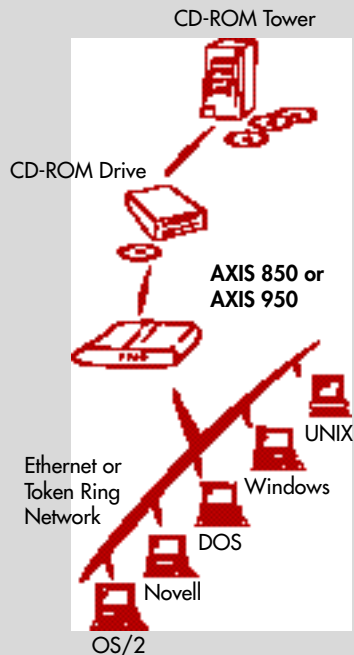

Technical Specifications

2 MODELS

AXIS 850

Ethernet attachment, 10baseT (twisted pair) and AUI (10base2, 10base5 and fibre via transceiver).

AXIS 950

Token Ring attachment, STP (media type 1/DB9) and UTP (media type 3/RJ45).

SUPPORTED SYSTEMS

Novell NetWare

NetWare 3.11, 3.12 and 4.10.

Microsoft Windows

Windows 95, Windows NT, Windows for Workgroups.

Microsoft LAN Manager

LAN Manager 1.3 and above.

IBM LAN Server

LAN Server 1.3 and above.

UNIX

Supports all UNIX dialects through NFS over TCP/IP. The CD-ROM server can also be accessed from other platforms using third party NFS client software.

SUPPORTED PROTOCOLS

Novell NetWare

IPX, RIP, SAP, NCP.

Microsoft Windows

SMB over NetBIOS/NetBEUI and SMB over NetBIOS/TCP/IP.

Microsoft LAN Manager

SMB over NetBIOS/NetBEUI and SMB over NetBIOS/TCP/IP.

IBM LAN Server

SMB over NetBIOS/NetBEUI and SMB over NetBIOS/TCP/IP.

UNIX

NFS, FTP, TCP, UDP, IP, RARP, BOOTP, SNMP.

SUPPORTED FILE SYSTEMS

High Sierra (HSF), ISO 9660, Multi-session.

NETWORK MANAGEMENT

SNMP MIB-II, and private enterprise MIB.

LOGICAL CONNECTION

Running simultaneously any combination of the supported protocols.

850: Use of IEEE802.2, IEEE802.3, SNAP, DIX and Ethernet II frame types simultaneously.

950: Use of IEEE802.2, IEEE802.5 (with early token support for 16 Mbps) frame types simultaneously.

NETWORK ATTACHMENTS

850: 10baseT (twisted pair), AUI (10base2, 10base5 and fibre via transceiver)

950: STP (Media Type 1/DB9), UTP (Media Type 3/RJ45).

SOFTWARE UPDATES

Flash memory allows software updates over the network using FTP.

SECURITY

User access can be controlled by password. It is also possible to restrict the number of users.

CD-ROM DRIVE CONNECTION

SCSI-2, 50 pin female micro-D connector. 7 CD-ROM drives or jukeboxes may be daisy chained.

OPTIONAL ACCESSORIES

SCSI-2 cable (50-pin)

OPERATING TEMPERATURE

40-105°F (5-40°C)

HUMIDITY

20-80% RHG, non-condensing

POWER SUPPLY

12V AC, 11VA, via external power unit.

DIMENSIONS

Size	Height: 1.3 in/3.2 cm Width: 7.7 in/19.5 cm Depth: 5.2 in/13.3 cm
Weight	1.8 lbs (0.8 kg)

APPROVALS

EMC:	CE: EN 55022 EN50082-1/1992 FCC Class A
Safety:	EN 60950, UL, CSA

Axis Communications AB

Scheelevägen 16
S-223 70 Lund, Sweden
Phone: +46 46 19 18 00
Fax: +46 46 13 61 30
Email: info@axis.se
URL: <http://www.axis.se/>

Axis Communications Inc.

4 Constitution Way, Suite G
Woburn, MA 01801-1030, USA
Phone: (617) 938-1188
1-800-444 AXIS
Fax: (617) 938-6161
Email: info@axisinc.com

Axis Communications Ltd.

Room 602, Asian House
1 Hennessy Road
Wanchai, Hong Kong
Phone: +852 2836 0813
Fax: +852 2573 5935
Email: info@axis.com.hk

Axis Communications K.K.

8th Center Plaza 5F
1-10-16 Nihombashi Horidome-cho
Chuo-ku, Tokyo 103, Japan
Phone: +81 3 3663 8801
Fax: +81 3 3663 8802
Email: info@axiscom.co.jp

"Axis Communications AB is the trade name of the Swedish Parent Corporation and Axis the company brand name. Axis and device is the company logotype of the Axis group of companies"