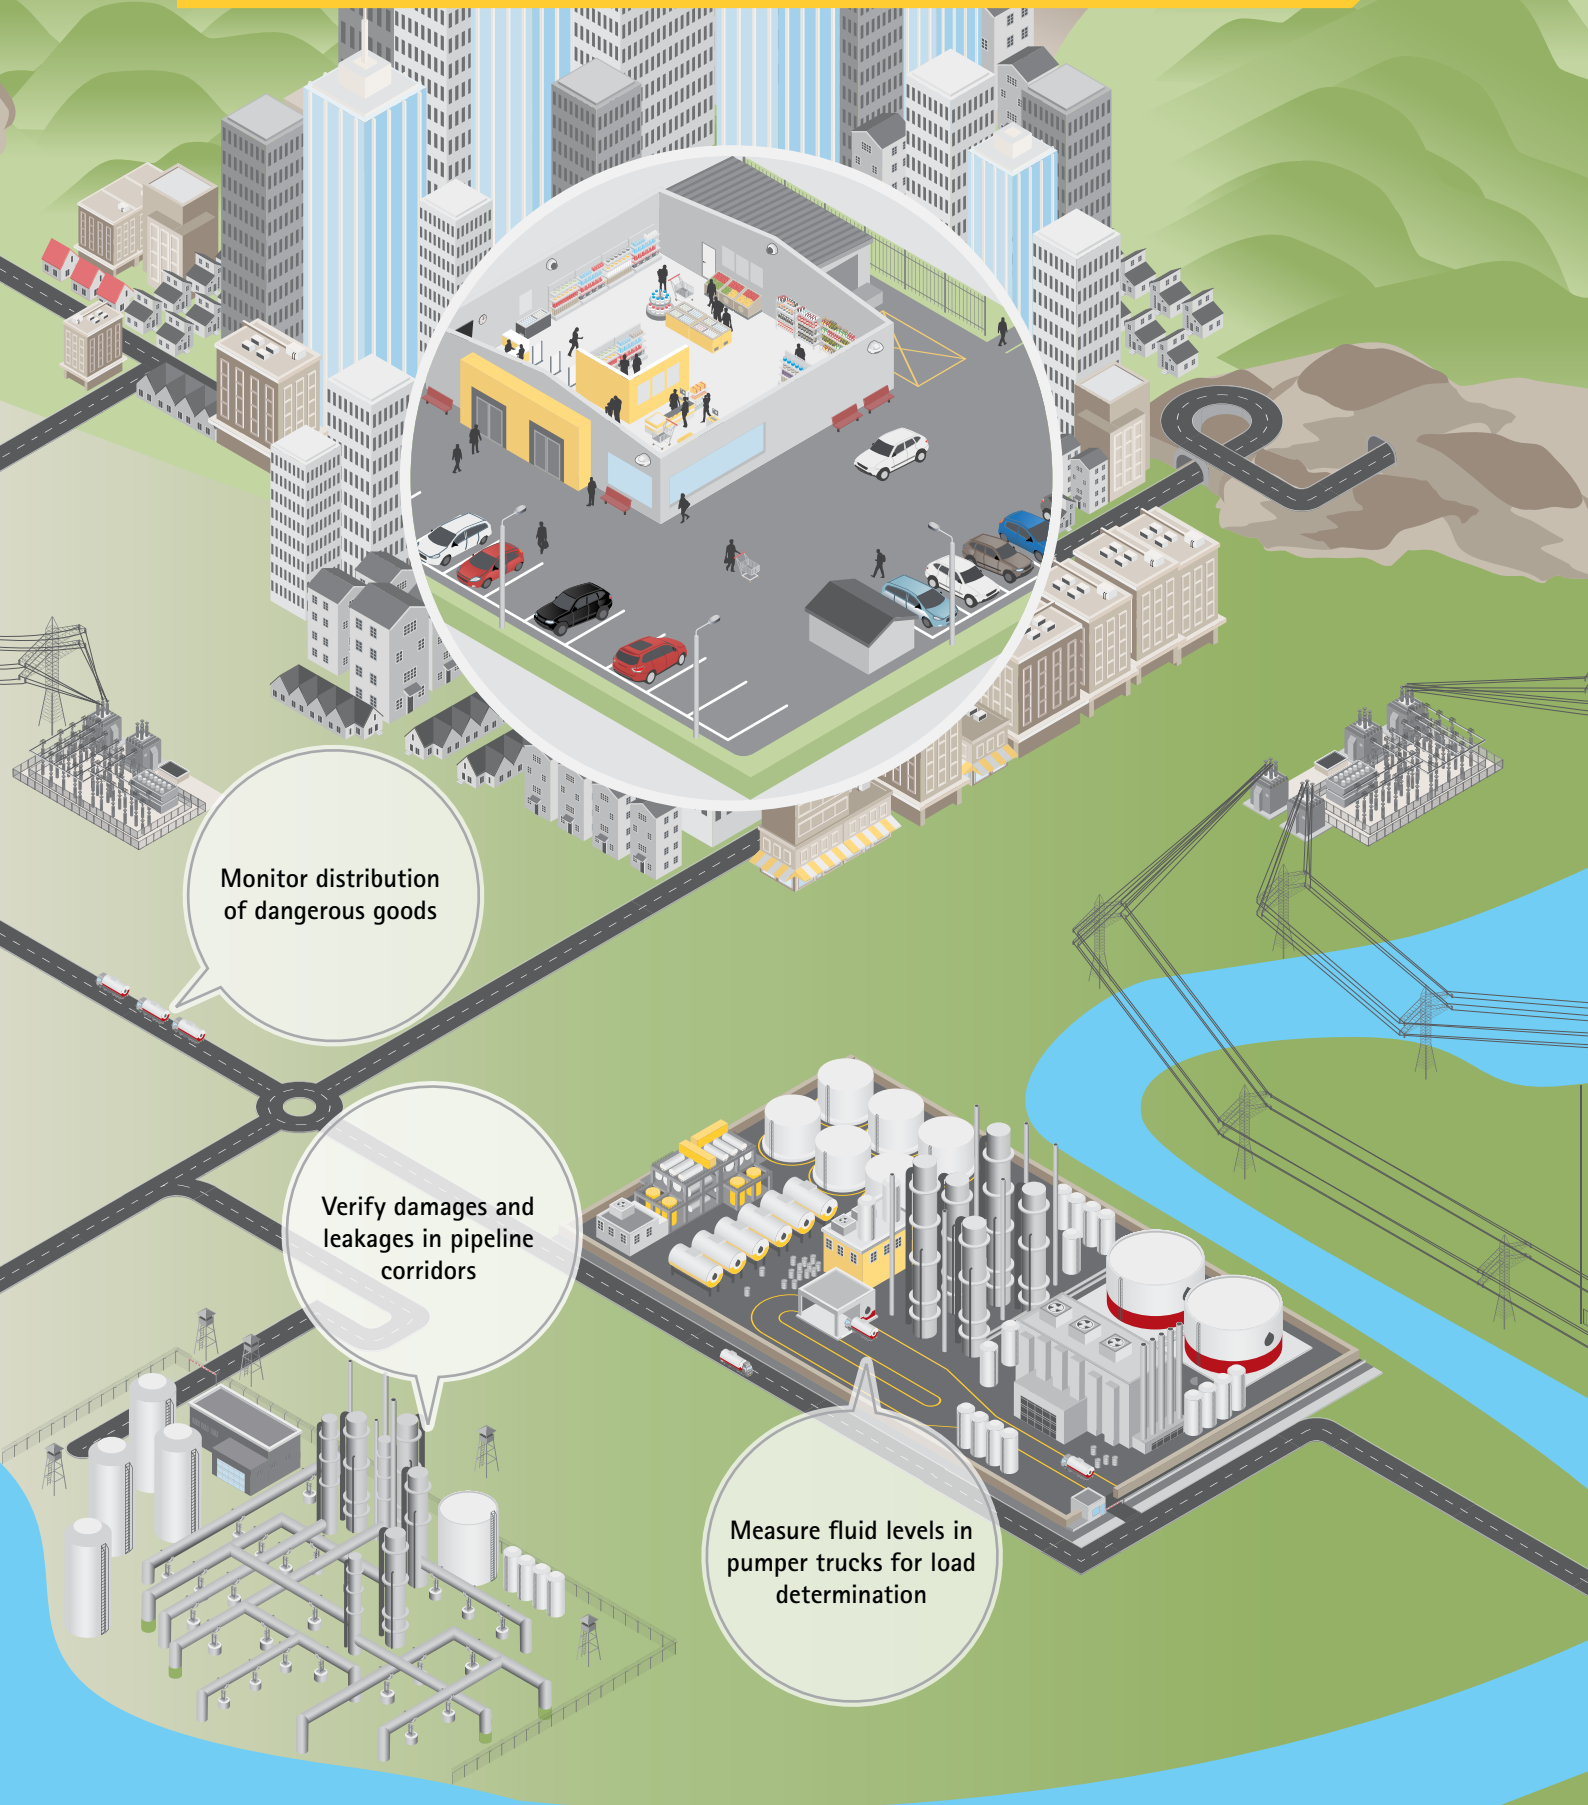

Remote assistance
at any location

Detect and locate
intruders over long
perimeters

Safeguard the health
and safety of people
and environment

Protect operations
in hazardous areas

Secure your critical operations from production to consumption

Monitor distribution
of dangerous goods

Verify damages and
leakages in pipeline
corridors

Measure fluid levels in
pumper trucks for load
determination

Secure productivity
and minimize downtime

Prevent sabotage and
theft in challenging
topography