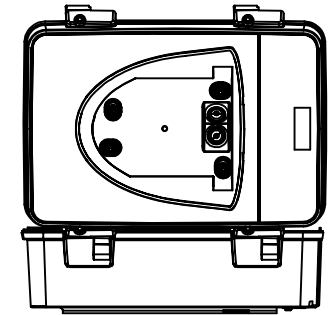

AXIS T98A19-VE Media Converter Cabinet A

Revision	v.01	Revision date	2017-10-26
Paper size	A4	Release date	2012-06-30
Created by	JOT	Scale	1:5

AXIS T98A19-VE Media Converter Cabinet A

Revision	v.01	Revision date	2017-10-26
Paper size	A4	Release date	2012-06-30
Created by	JOT	Scale	1:8

Cabinet Door, T98A09,
can be installed on either side of the cabinet.

AXIS T98A19-VE Media Converter Cabinet A

Revision	v.01	Revision date	2017-10-26
Paper size	A4	Release date	2012-06-30
Created by	JOT	Scale	1:9