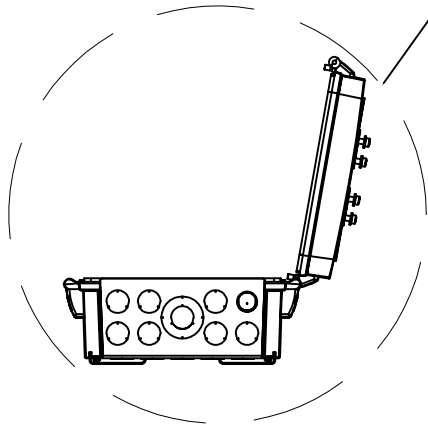

AXIS T98A19-VE Media Converter Cabinet A

Revision	v.01	Revision date	2017-10-26
Paper size	A4	Release date	2012-06-30
Created by	JOT	Scale	1:5

AXIS T98A19-VE Media Converter Cabinet A

Revision	v.01	Revision date	2017-10-26
Paper size	A4	Release date	2012-06-30
Created by	JOT	Scale	1:8

Cabinet Door, T98A09,
can be installed on either side of the cabinet.

AXIS T98A19-VE Media Converter Cabinet A

Revision	v.01	Revision date	2017-10-26
Paper size	A4	Release date	2012-06-30
Created by	JOT	Scale	1:9