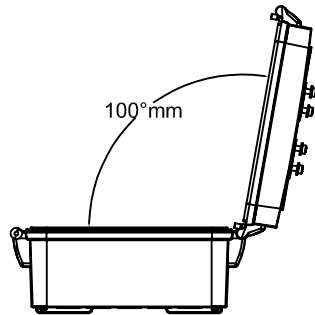

AXIS T98A19-VE Media Converter Cabinet A

Revision	v.01	Revision date	2017-10-26
Paper size	A4	Release date	2012-06-30
Created by	JOT	Scale	1:5

AXIS T98A19-VE Media Converter Cabinet A

Revision	v.01	Revision date	2017-10-26
Paper size	A4	Release date	2012-06-30
Created by	JOT	Scale	1:8

Cabinet Door, T98A09,
can be installed on either side of the cabinet.

AXIS T98A19-VE Media Converter Cabinet A

Revision	v.01	Revision date	2017-10-26
Paper size	A4	Release date	2012-06-30
Created by	JOT	Scale	1:9