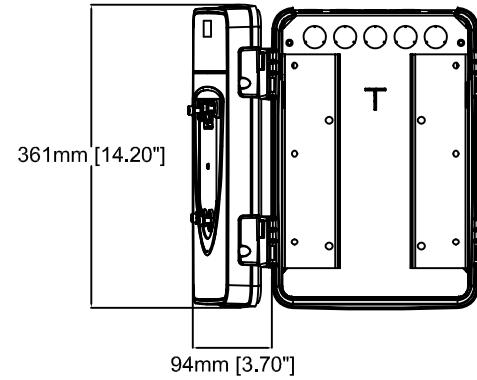

AXIS T98A19-VE Media Converter Cabinet A

Revision	v.01	Revision date	2017-10-26
Paper size	A4	Release date	2012-06-30
Created by	JOT	Scale	1:5

AXIS T98A19-VE Media Converter Cabinet A

Revision	v.01	Revision date	2017-10-26
Paper size	A4	Release date	2012-06-30
Created by	JOT	Scale	1:8

Cabinet Door, T98A09,
can be installed on either side of the cabinet.

AXIS T98A19-VE Media Converter Cabinet A

Revision	v.01	Revision date	2017-10-26
Paper size	A4	Release date	2012-06-30
Created by	JOT	Scale	1:9