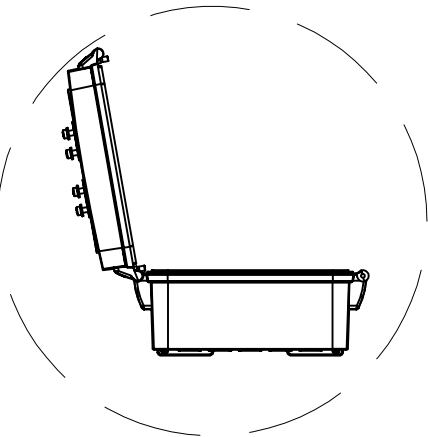

AXIS T98A19-VE Media Converter Cabinet A

Revision	v.01	Revision date	2017-10-26
Paper size	A4	Release date	2012-06-30
Created by	JOT	Scale	1:5

AXIS T98A19-VE Media Converter Cabinet A

Revision	v.01	Revision date	2017-10-26
Paper size	A4	Release date	2012-06-30
Created by	JOT	Scale	1:8

Cabinet Door, T98A09,
can be installed on either side of the cabinet.

AXIS T98A19-VE Media Converter Cabinet A

Revision	v.01	Revision date	2017-10-26
Paper size	A4	Release date	2012-06-30
Created by	JOT	Scale	1:9