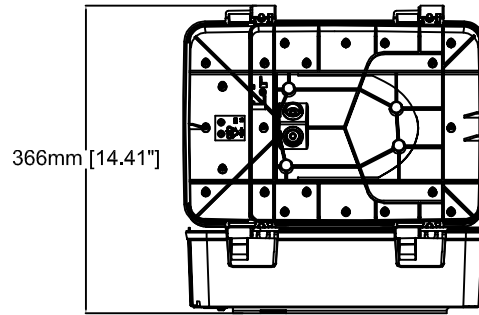

AXIS T98A19-VE Media Converter Cabinet A

Revision	v.01	Revision date	2017-10-26
Paper size	A4	Release date	2012-06-30
Created by	JOT	Scale	1:5

AXIS T98A19-VE Media Converter Cabinet A

Revision	v.01	Revision date	2017-10-26
Paper size	A4	Release date	2012-06-30
Created by	JOT	Scale	1:8

Cabinet Door, T98A09,
can be installed on either side of the cabinet.

AXIS T98A19-VE Media Converter Cabinet A

Revision	v.01	Revision date	2017-10-26
Paper size	A4	Release date	2012-06-30
Created by	JOT	Scale	1:9