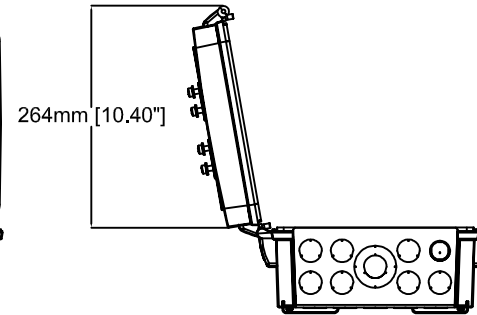

AXIS T98A19-VE Media Converter Cabinet A

Revision	v.01	Revision date	2017-10-26
Paper size	A4	Release date	2012-06-30
Created by	JOT	Scale	1:5

AXIS T98A19-VE Media Converter Cabinet A

Revision	v.01	Revision date	2017-10-26
Paper size	A4	Release date	2012-06-30
Created by	JOT	Scale	1:8

Cabinet Door, T98A09,
can be installed on either side of the cabinet.

AXIS T98A19-VE Media Converter Cabinet A

Revision	v.01	Revision date	2017-10-26
Paper size	A4	Release date	2012-06-30
Created by	JOT	Scale	1:9