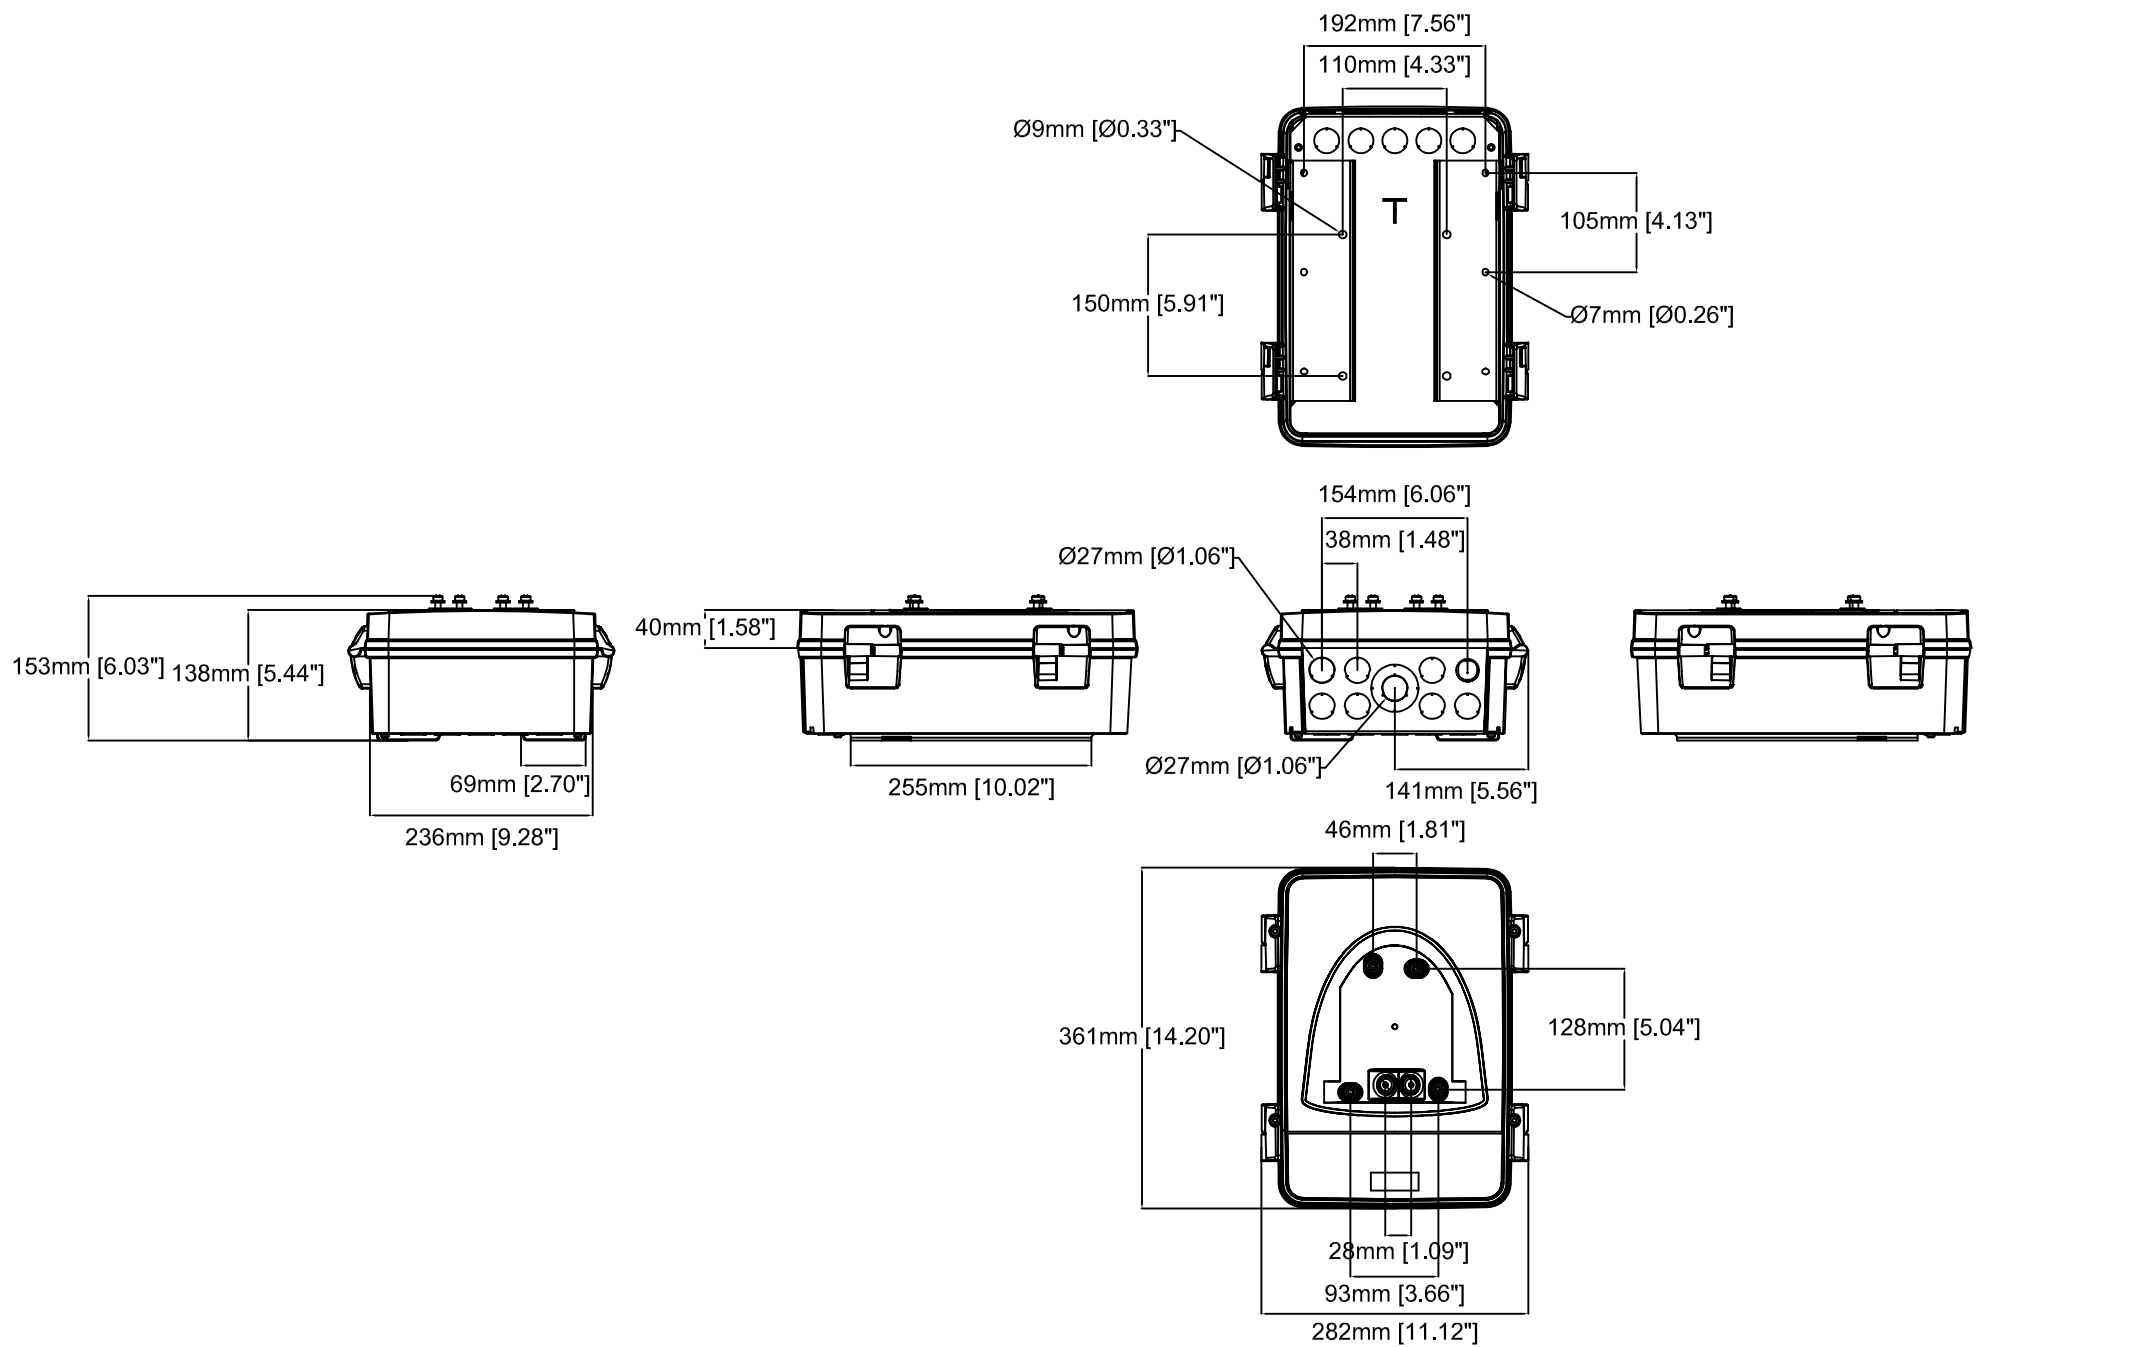

AXIS T98A19-VE Media Converter Cabinet A

Revision	v.01	Revision date	2017-10-26
Paper size	A4	Release date	2012-06-30
Created by	JOT	Scale	1:5

AXIS T98A19-VE Media Converter Cabinet A

Revision	v.01	Revision date	2017-10-26
Paper size	A4	Release date	2012-06-30
Created by	JOT	Scale	1:8

Cabinet Door, T98A09,
can be installed on either side of the cabinet.

AXIS T98A19-VE Media Converter Cabinet A

Revision	v.01	Revision date	2017-10-26
Paper size	A4	Release date	2012-06-30
Created by	JOT	Scale	1:9