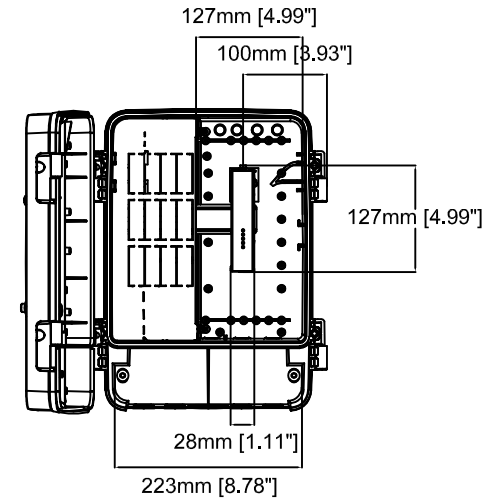

AXIS T98A19-VE Media Converter Cabinet A

Revision	v.01	Revision date	2017-10-26
Paper size	A4	Release date	2012-06-30
Created by	JOT	Scale	1:5

AXIS T98A19-VE Media Converter Cabinet A

Revision	v.01	Revision date	2017-10-26
Paper size	A4	Release date	2012-06-30
Created by	JOT	Scale	1:8

Cabinet Door, T98A09,
can be installed on either side of the cabinet.

AXIS T98A19-VE Media Converter Cabinet A

Revision	v.01	Revision date	2017-10-26
Paper size	A4	Release date	2012-06-30
Created by	JOT	Scale	1:9