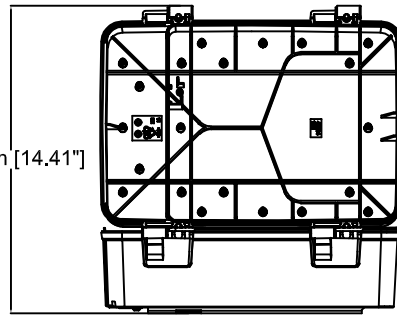

# AXIS T98A15-VE Media Converter Cabinet A

Revision	v.01	Revision date	2017-10-26
Paper size	A4	Release date	2012-06-30
Created by	JOT	Scale	1:7

Cabinet Door, T98A05,  
can be installed on either side of the cabinet.

100°mm

366mm [14.41"]

358mm [14.09"]

107mm [4.19"]

264mm [10.40"]

127mm [4.99"]

100mm [3.93"]

127mm [4.98"]

28mm [1.11"]

223mm [8.78"]