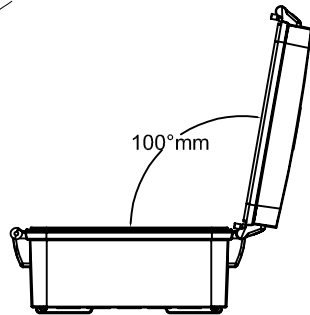

# AXIS T98A15-VE Media Converter Cabinet A

Revision	v.01	Revision date	2017-10-26
Paper size	A4	Release date	2012-06-30
Created by	JOT	Scale	1:7

Cabinet Door, T98A05,  
can be installed on either side of the cabinet.

100°mm

366mm [14.41"]

358mm [14.09"]

107mm [4.19"]

264mm [10.40"]

127mm [4.99"]

100mm [3.93"]

127mm [4.98"]

28mm [1.11"]

223mm [8.78"]