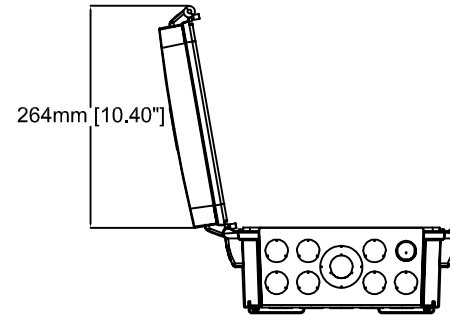

# AXIS T98A15-VE Media Converter Cabinet A

Revision	v.01	Revision date	2017-10-26
Paper size	A4	Release date	2012-06-30
Created by	JOT	Scale	1:7

Cabinet Door, T98A05,  
can be installed on either side of the cabinet.

100°mm

366mm [14.41"]

358mm [14.09"]

107mm [4.19"]

264mm [10.40"]

127mm [4.99"]

100mm [3.93"]

127mm [4.98"]

28mm [1.11"]

223mm [8.78"]