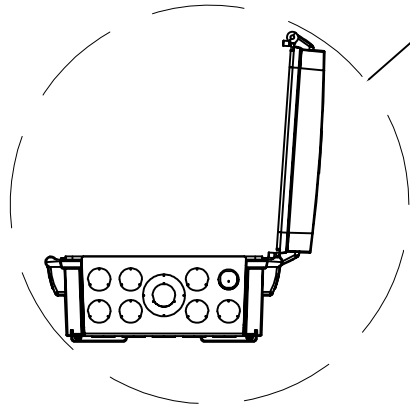

# AXIS T98A15-VE Media Converter Cabinet A

Revision	v.01	Revision date	2017-10-26
Paper size	A4	Release date	2012-06-30
Created by	JOT	Scale	1:7

Cabinet Door, T98A05,  
can be installed on either side of the cabinet.

100°mm

366mm [14.41"]

358mm [14.09"]

107mm [4.19"]

264mm [10.40"]

127mm [4.99"]

100mm [3.93"]

127mm [4.98"]

28mm [1.11"]

223mm [8.78"]