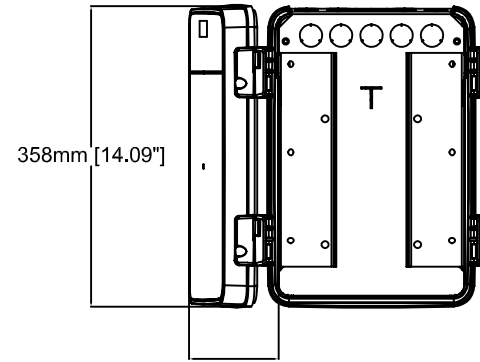

# AXIS T98A15-VE Media Converter Cabinet A

Revision	v.01	Revision date	2017-10-26
Paper size	A4	Release date	2012-06-30
Created by	JOT	Scale	1:7

Cabinet Door, T98A05,  
can be installed on either side of the cabinet.

100°mm

366mm [14.41"]

358mm [14.09"]

107mm [4.19"]

264mm [10.40"]

127mm [4.99"]

100mm [3.93"]

127mm [4.98"]

28mm [1.11"]

223mm [8.78"]