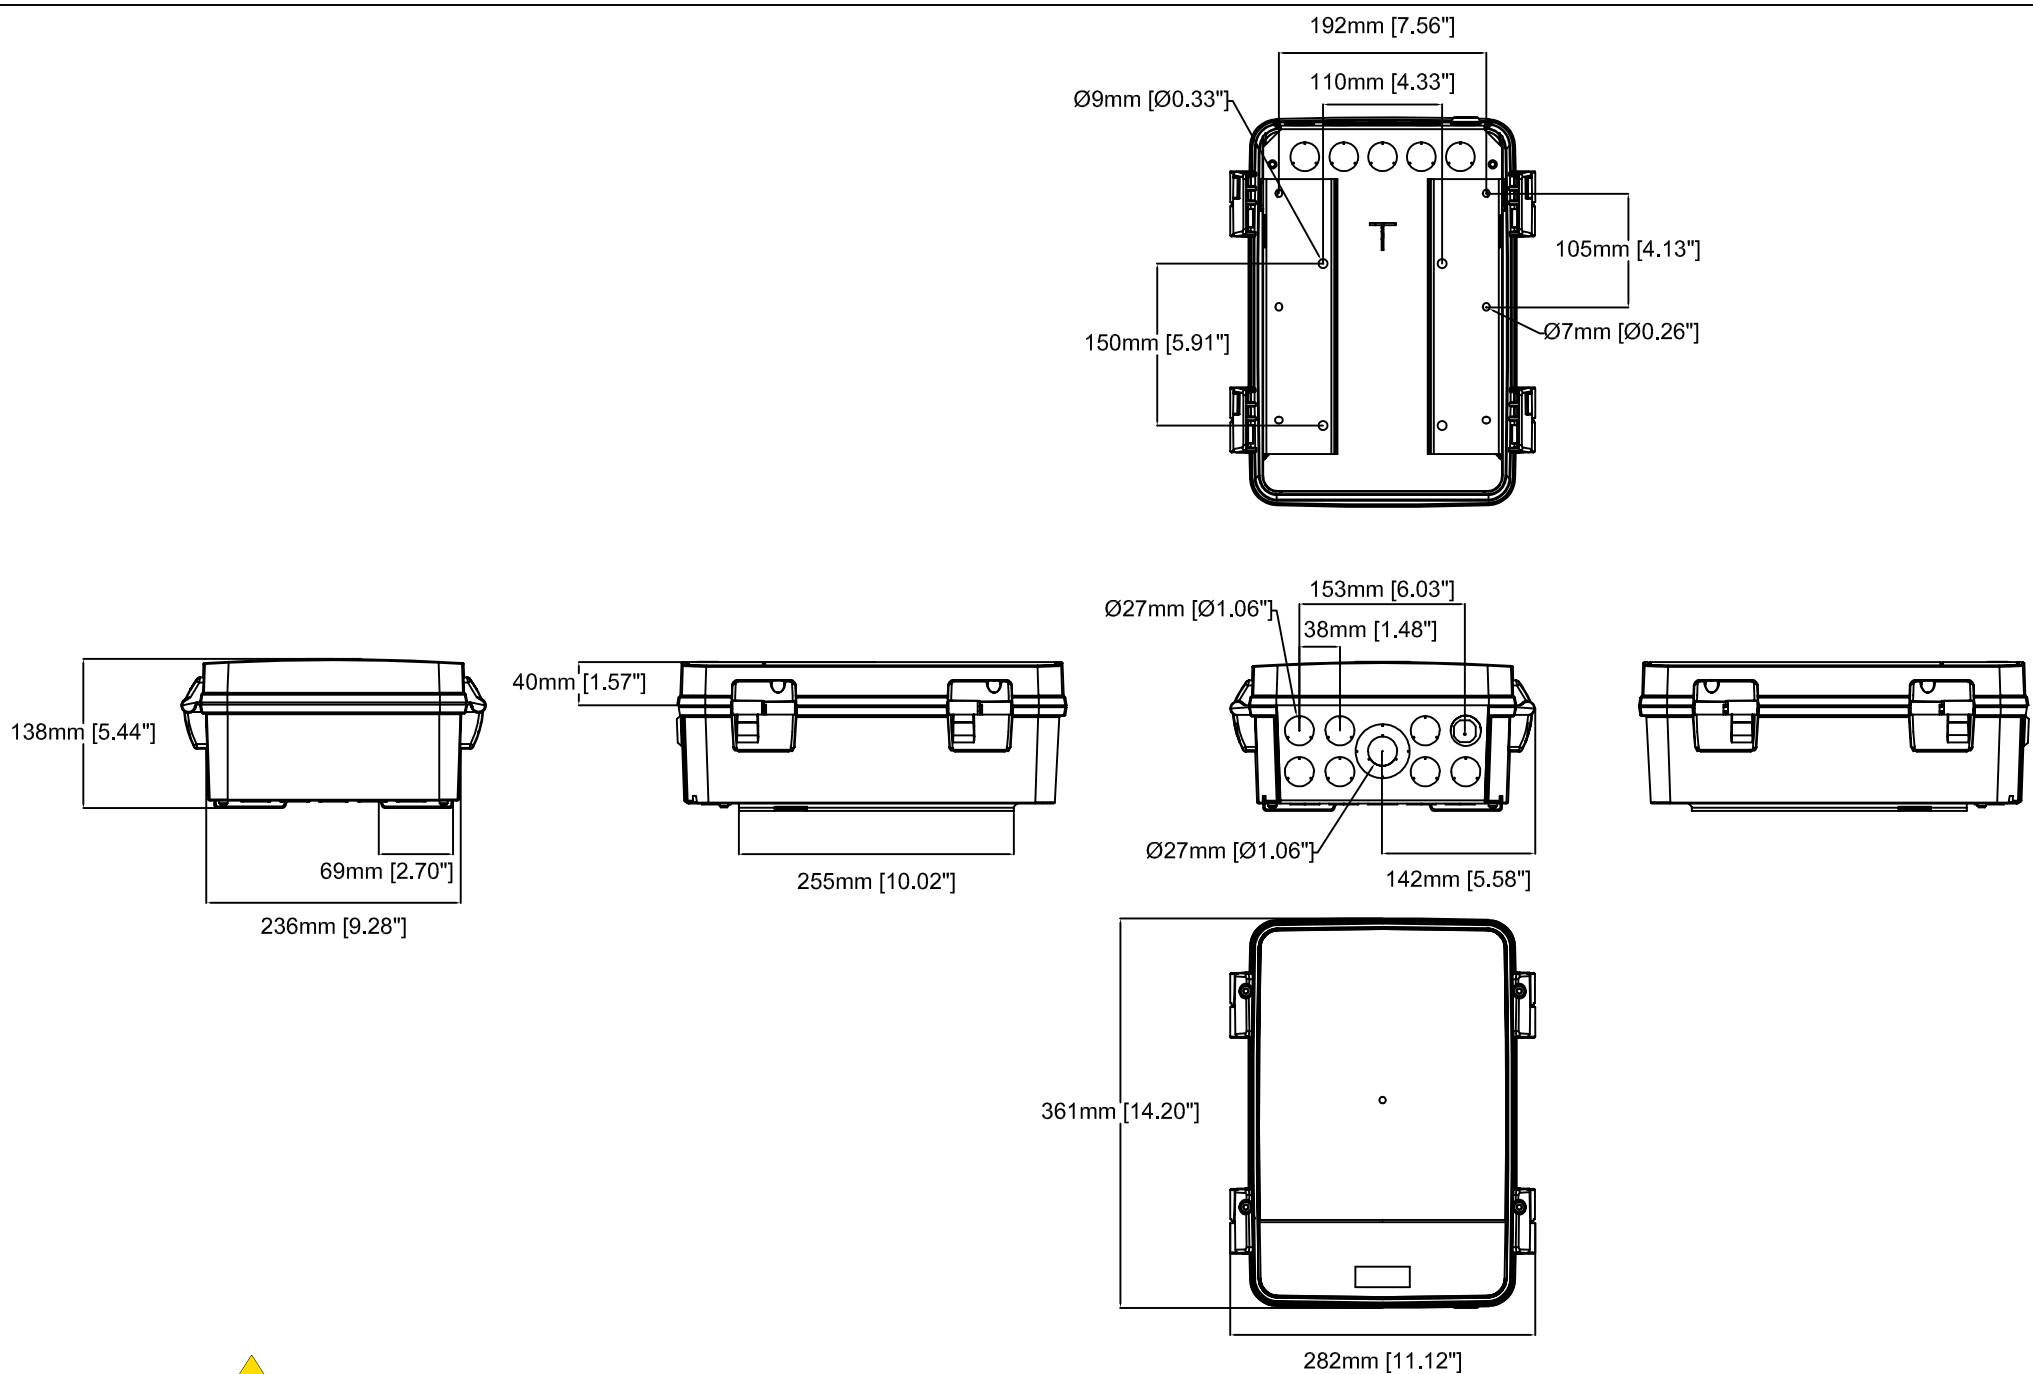

# AXIS T98A15-VE Media Converter Cabinet A

Revision	v.01	Revision date	2017-10-26
Paper size	A4	Release date	2012-06-30
Created by	JOT	Scale	1:5

# AXIS T98A15-VE Media Converter Cabinet A

Revision	v.01	Revision date	2017-10-26
Paper size	A4	Release date	2012-06-30
Created by	JOT	Scale	1:7

Cabinet Door, T98A05,  
can be installed on either side of the cabinet.

100°mm

366mm [14.41"]

358mm [14.09"]

107mm [4.19"]

264mm [10.40"]

127mm [4.99"]

100mm [3.93"]

127mm [4.98"]

28mm [1.11"]

223mm [8.78"]