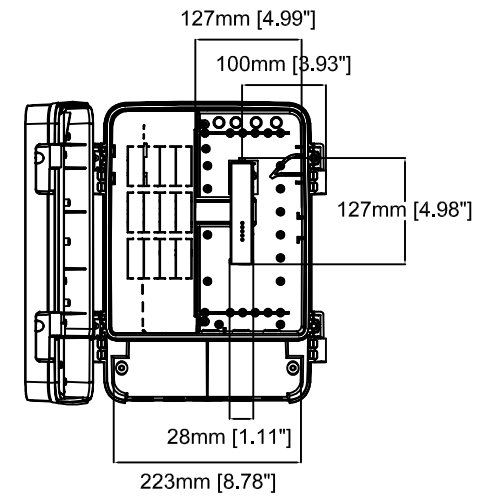

# AXIS T98A15-VE Media Converter Cabinet A

Revision	v.01	Revision date	2017-10-26
Paper size	A4	Release date	2012-06-30
Created by	JOT	Scale	1:7

Cabinet Door, T98A05,  
can be installed on either side of the cabinet.

100°mm

366mm [14.41"]

358mm [14.09"]

107mm [4.19"]

264mm [10.40"]

127mm [4.99"]

100mm [3.93"]

127mm [4.98"]

28mm [1.11"]

223mm [8.78"]