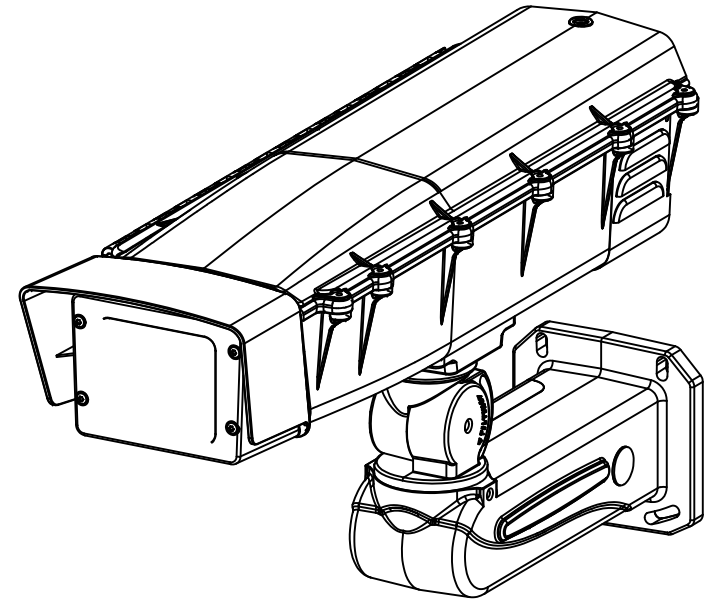

# AXIS T93C Extension Kit

Revision	v.01	Revision date	2017-03-06
Paper size	A4	Release date	2017-03-06
Created by	NAA	Scale	1:4