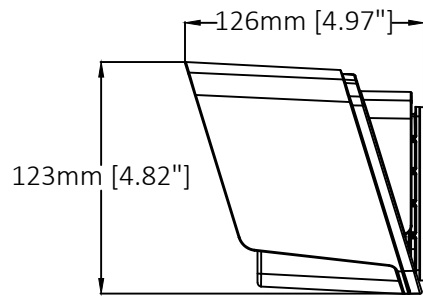

# AXIS T93C Extension Kit

Revision	v.01	Revision date	2017-03-06
Paper size	A4	Release date	2017-03-06
Created by	NAA	Scale	1:4

# AXIS T93C Extension Kit

Revision	v.01	Revision date	2017-03-06
Paper size	A4	Release date	2017-03-06
Created by	NAA	Scale	1:5