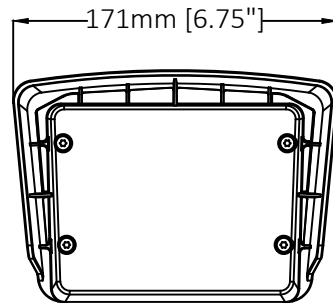

# AXIS T93C Extension Kit

Revision	v.01	Revision date	2017-03-06
Paper size	A4	Release date	2017-03-06
Created by	NAA	Scale	1:4

# AXIS T93C Extension Kit

Revision	v.01	Revision date	2017-03-06
Paper size	A4	Release date	2017-03-06
Created by	NAA	Scale	1:5