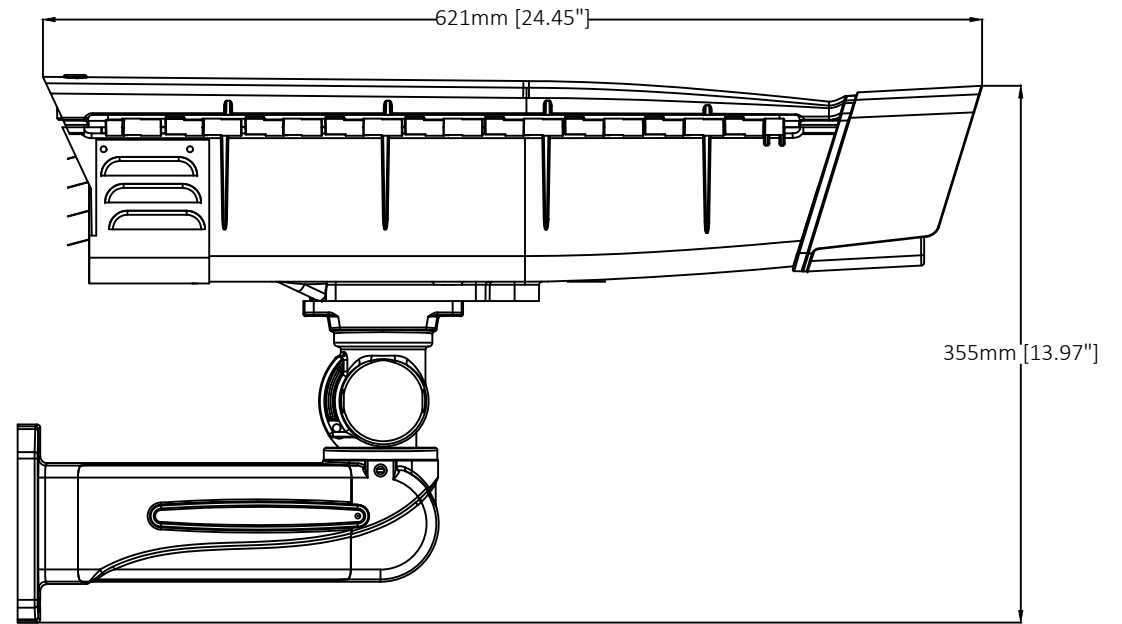

# AXIS T93C Extension Kit

Revision	v.01	Revision date	2017-03-06
Paper size	A4	Release date	2017-03-06
Created by	NAA	Scale	1:4

# AXIS T93C Extension Kit

Revision	v.01	Revision date	2017-03-06
Paper size	A4	Release date	2017-03-06
Created by	NAA	Scale	1:5