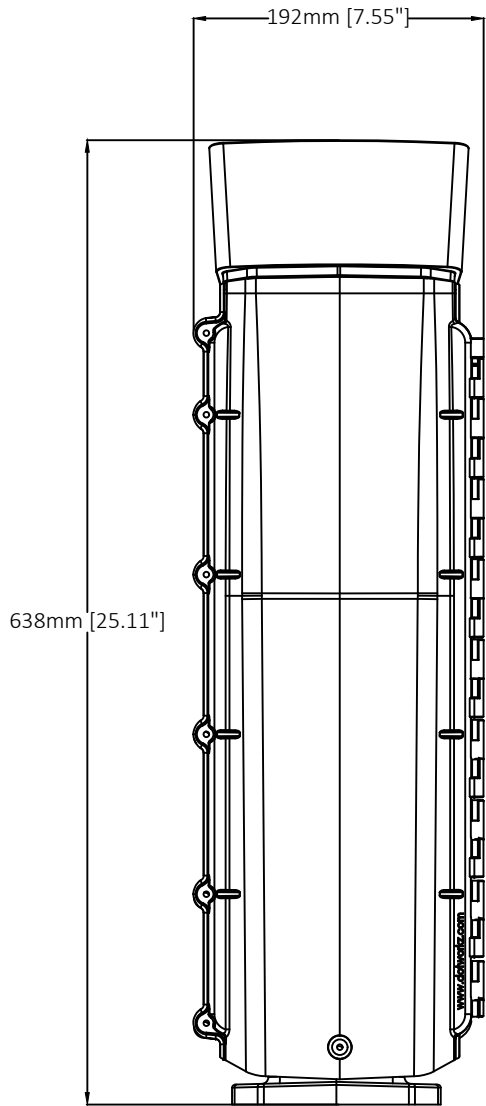

Revision	v.01	Revision date	2017-03-06
Paper size	A4	Release date	2017-03-06
Created by	NAA	Scale	1:4

# AXIS T93C Extension Kit

Revision	v.01	Revision date	2017-03-06
Paper size	A4	Release date	2017-03-06
Created by	NAA	Scale	1:4

# AXIS T93C Extension Kit

Revision	v.01	Revision date	2017-03-06
Paper size	A4	Release date	2017-03-06
Created by	NAA	Scale	1:5