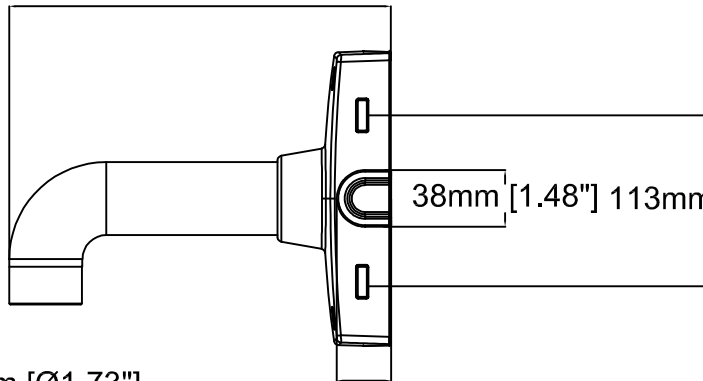

Ø44mm [Ø1.73"]

252mm [9.94"]

36mm [1.41"]

38mm [1.48"] 113mm [4.45"] 195mm [7.67"]

138mm [5.45"]

85mm [3.34"]

17mm [0.68"]

Ø41mm [Ø1.61"]

Revision	v.01	Revision date	2018-03-28
Paper size	A4	Release date	2016-10-31
Created by	JOT	Scale	1:5