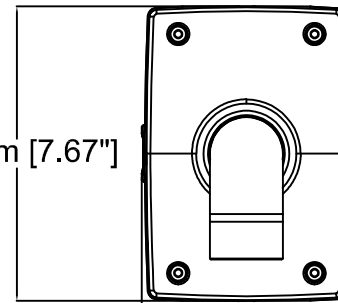

Ø44mm [Ø1.73"]

252mm [9.94"]

36mm [1.41"]

38mm [1.48"] 113mm [4.45"] 195mm [7.67"]

138mm [5.45"]

85mm [3.34"]

17mm [0.68"]

Ø41mm [Ø1.61"]

Revision	v.01	Revision date	2018-03-28
Paper size	A4	Release date	2016-10-31
Created by	JOT	Scale	1:5