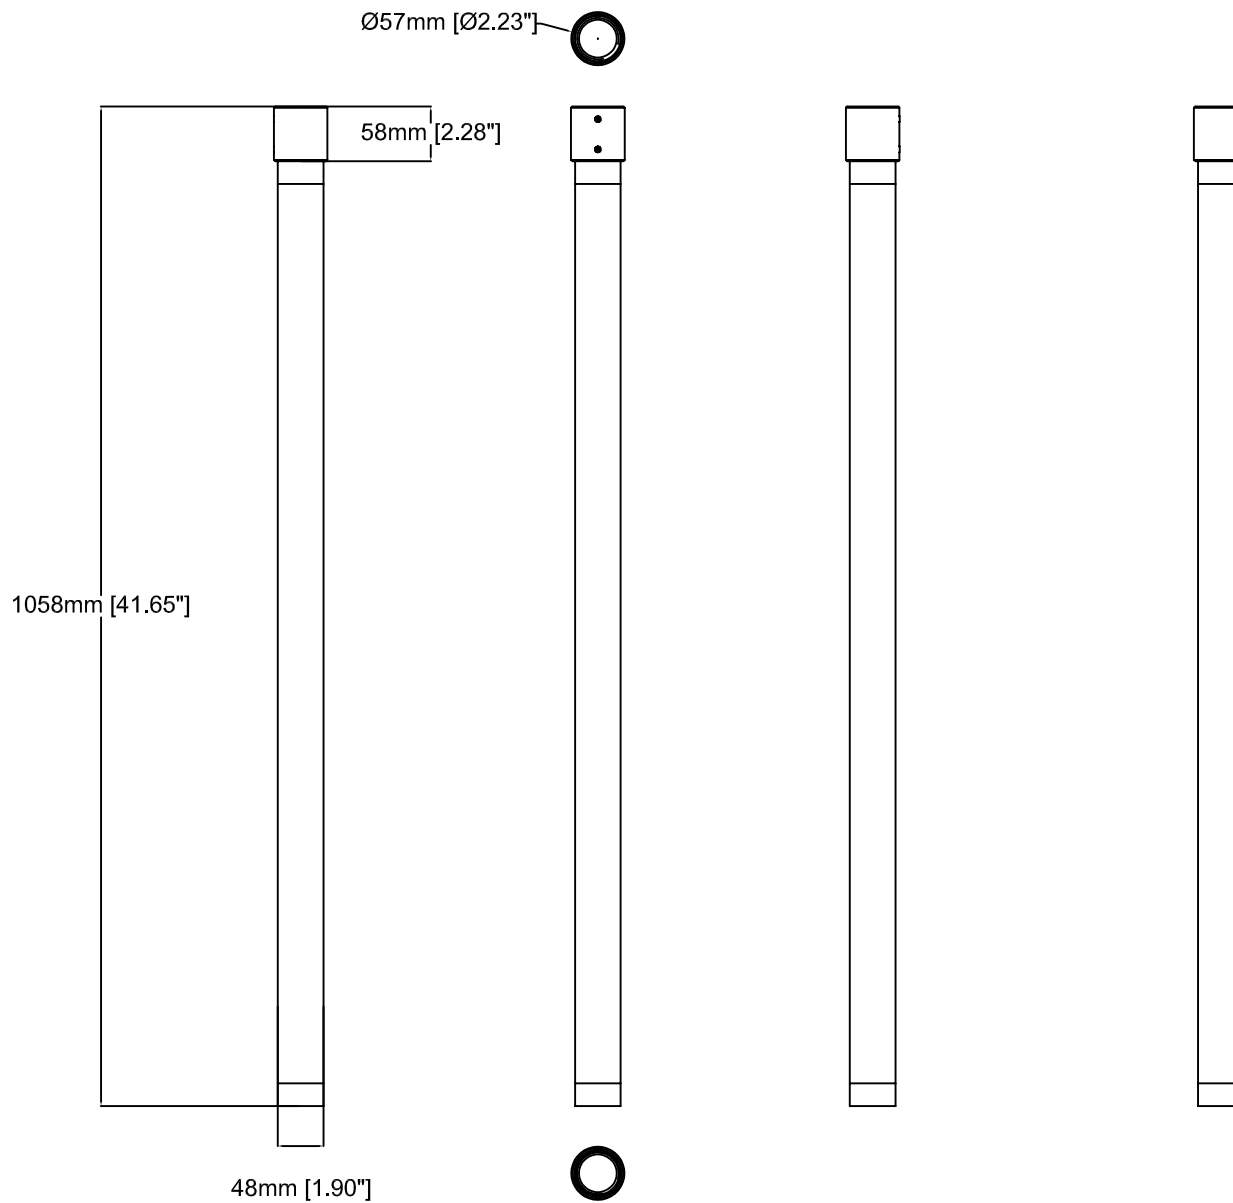

AXIS T91B52 Extension Pipes

30, 100 cm

Revision	v.01	Revision date	2018-02-14
Paper size	A4	Release date	2016-05-11
Created by	JOT	Scale	1:3

Revision	v.01	Revision date	2018-02-14
Paper size	A4	Release date	2016-03-23
Created by	JOT	Scale	1:8

AXIS T91B52 Extension Pipe

30 cm

Revision	v.01	Revision date	2018-02-14
Paper size	A4	Release date	2016-05-11
Created by	JOT	Scale	1:4