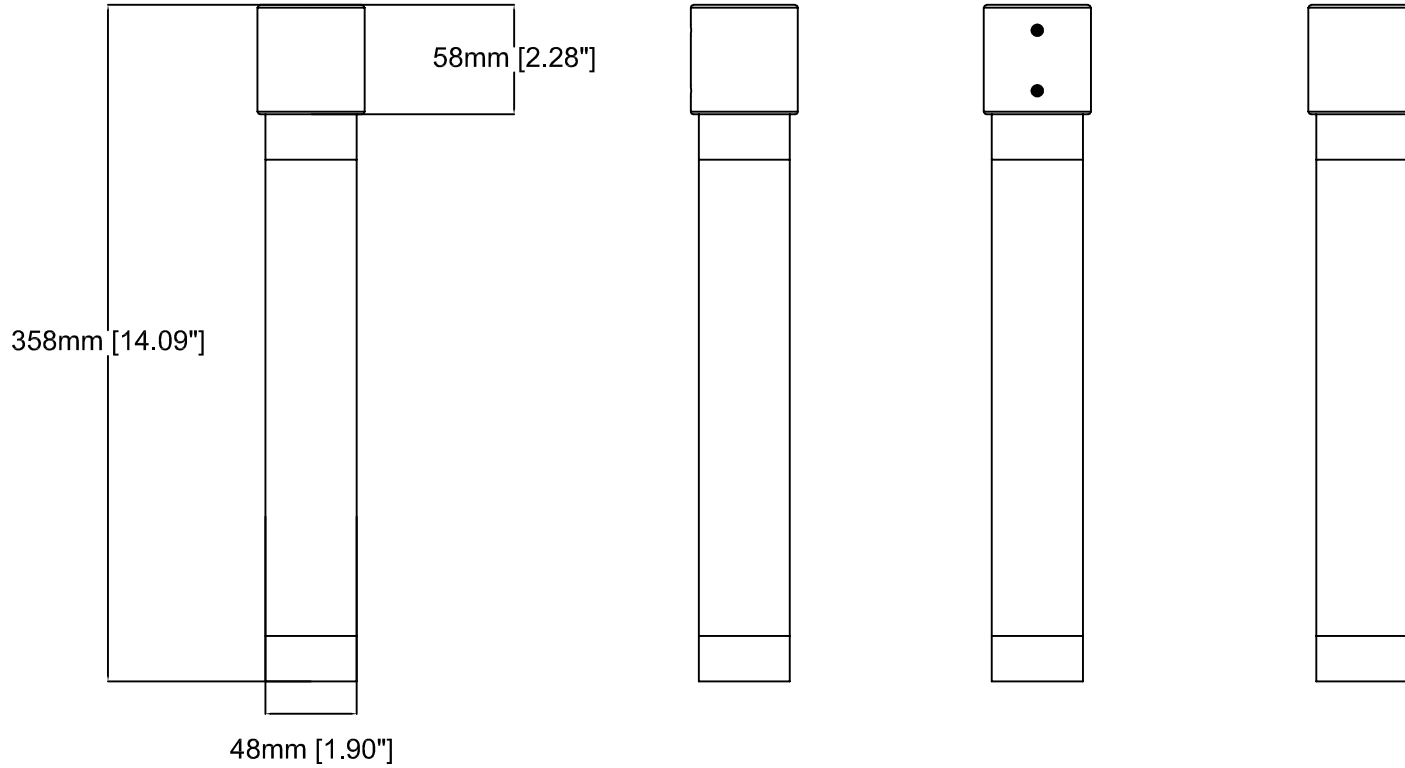

AXIS T91B52 Extension Pipes

30, 100 cm

Revision	v.01	Revision date	2018-02-14
Paper size	A4	Release date	2016-05-11
Created by	JOT	Scale	1:3

Revision	v.01	Revision date	2018-02-14
Paper size	A4	Release date	2016-03-23
Created by	JOT	Scale	1:8

AXIS T91B52 Extension Pipe

30 cm

Revision	v.01	Revision date	2018-02-14
Paper size	A4	Release date	2016-05-11
Created by	JOT	Scale	1:4