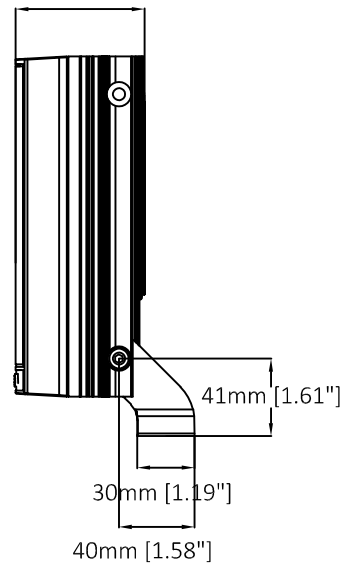

68mm [2.69"]

135mm [5.31"]

Ø8mm [Ø0.31"]

Revision	v.01	Revision date	2017-11-01
Paper size	A4	Release date	2017-12-03
Created by	JOT	Scale	1:4