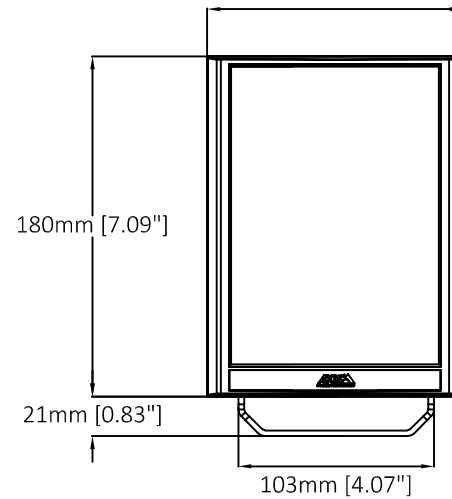

68mm [2.69"]

135mm [5.31"]

Ø8mm [Ø0.31"]

Revision	v.01	Revision date	2017-11-01
Paper size	A4	Release date	2017-12-03
Created by	JOT	Scale	1:4