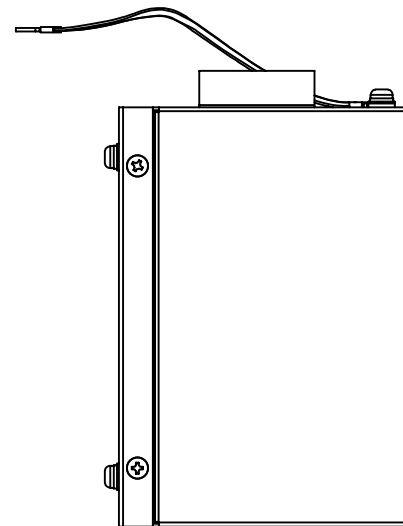

Ø3mm [Ø0.13"]

AXIS T8144 60 W Industrial Midspan

Revision	v.01	Revision date	2017-07-04
Paper size	A4	Release date	2017-08-09
Created by	JOT	Scale	1:2

AXIS T8144 DIN Rail Mount/Wall Mount

Revision	v.01	Revision date	2017-07-04
Paper size	A4	Release date	2017-08-07
Created by	JOT	Scale	1:1