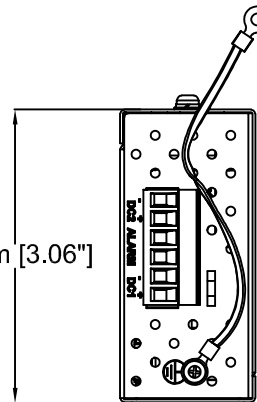

Ø3mm [Ø0.13"]

AXIS T8144 60 W Industrial Midspan

Revision	v.01	Revision date	2017-07-04
Paper size	A4	Release date	2017-08-09
Created by	JOT	Scale	1:2

AXIS T8144 DIN Rail Mount/Wall Mount

Revision	v.01	Revision date	2017-07-04
Paper size	A4	Release date	2017-08-07
Created by	JOT	Scale	1:1