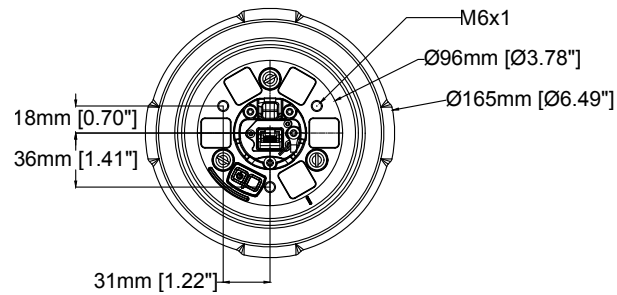

Ø155mm [Ø6.10"]

# AXIS Q6125-LE PTZ Network Camera

Revision	v.01	Revision date	2018-05-25
Paper size	A4	Release date	2018-05-25
Created by	KAN	Scale	1:5