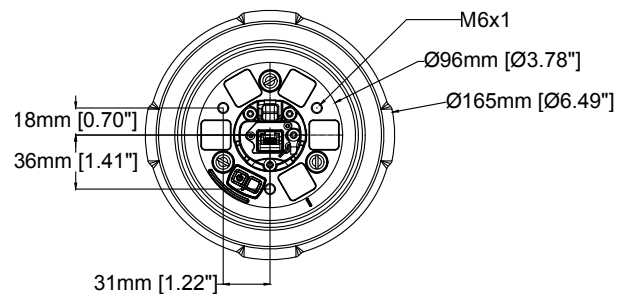

Ø155mm [Ø6.10"]

AXIS Q6124-E PTZ Network Camera

Revision	v.02	Revision date	2018-05-25
Paper size	A4	Release date	2017-10-01
Created by	KAN	Scale	1:5