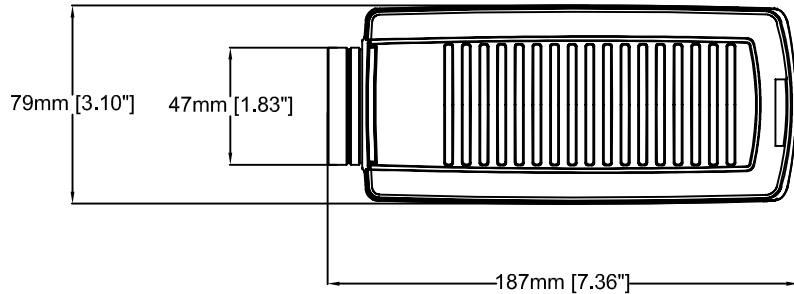

Revision	v.01	Revision date	2017-08-15
Paper size	A4	Release date	2015-07-06
Created by	JOT	Scale	1:2

AXIS Q1775 Network Camera

Revision	v.01	Revision date	2017-08-15
Paper size	A4	Release date	2015-07-06
Created by	JOT	Scale	1:3

Revision	v.01	Revision date	2017-08-15
Paper size	A4	Release date	2015-07-06
Created by	JOT	Scale	1:3