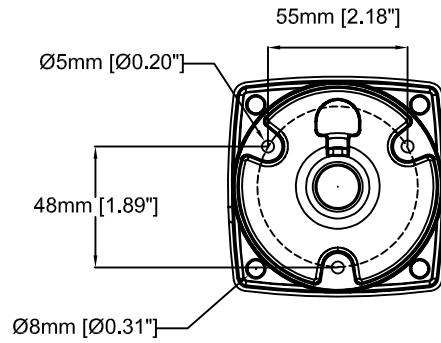

Revision	v.01	Revision date	2017-08-15
Paper size	A4	Release date	2015-07-06
Created by	JOT	Scale	1:2

AXIS Q1775 Network Camera

Revision	v.01	Revision date	2017-08-15
Paper size	A4	Release date	2015-07-06
Created by	JOT	Scale	1:3

Revision	v.01	Revision date	2017-08-15
Paper size	A4	Release date	2015-07-06
Created by	JOT	Scale	1:3