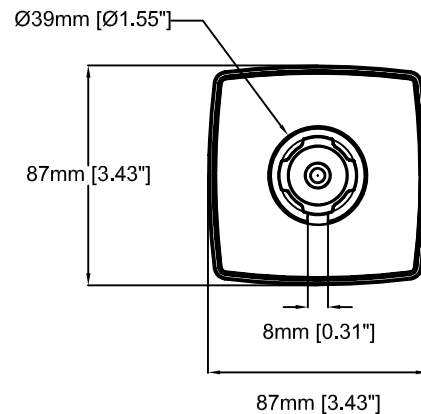

Revision	v.01	Revision date	2017-08-15
Paper size	A4	Release date	2015-07-06
Created by	JOT	Scale	1:2

AXIS Q1775 Network Camera

Revision	v.01	Revision date	2017-08-15
Paper size	A4	Release date	2015-07-06
Created by	JOT	Scale	1:3

Revision	v.01	Revision date	2017-08-15
Paper size	A4	Release date	2015-07-06
Created by	JOT	Scale	1:3