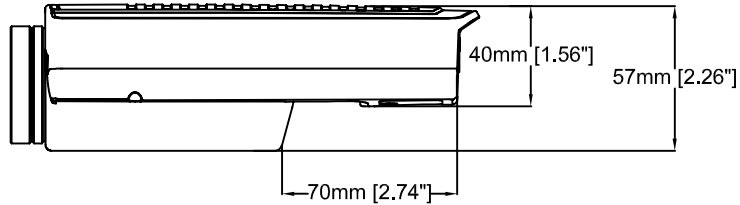

Revision	v.01	Revision date	2017-08-15
Paper size	A4	Release date	2015-07-06
Created by	JOT	Scale	1:2

AXIS Q1775 Network Camera

Revision	v.01	Revision date	2017-08-15
Paper size	A4	Release date	2015-07-06
Created by	JOT	Scale	1:3

Revision	v.01	Revision date	2017-08-15
Paper size	A4	Release date	2015-07-06
Created by	JOT	Scale	1:3