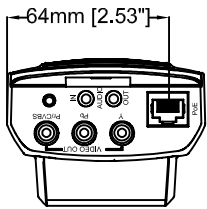

Revision	v.01	Revision date	2017-08-15
Paper size	A4	Release date	2015-07-06
Created by	JOT	Scale	1:2

AXIS Q1775 Network Camera

Revision	v.01	Revision date	2017-08-15
Paper size	A4	Release date	2015-07-06
Created by	JOT	Scale	1:3

Revision	v.01	Revision date	2017-08-15
Paper size	A4	Release date	2015-07-06
Created by	JOT	Scale	1:3