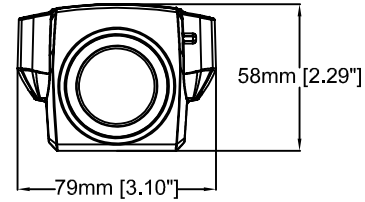

Revision	v.01	Revision date	2017-08-15
Paper size	A4	Release date	2015-07-06
Created by	JOT	Scale	1:2

AXIS Q1775 Network Camera

Revision	v.01	Revision date	2017-08-15
Paper size	A4	Release date	2015-07-06
Created by	JOT	Scale	1:3

Revision	v.01	Revision date	2017-08-15
Paper size	A4	Release date	2015-07-06
Created by	JOT	Scale	1:3