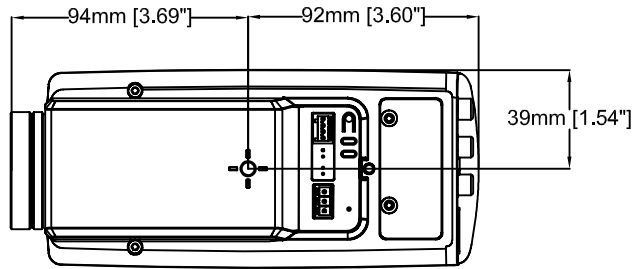

Revision	v.01	Revision date	2017-08-15
Paper size	A4	Release date	2015-07-06
Created by	JOT	Scale	1:2

AXIS Q1775 Network Camera

Revision	v.01	Revision date	2017-08-15
Paper size	A4	Release date	2015-07-06
Created by	JOT	Scale	1:3

Revision	v.01	Revision date	2017-08-15
Paper size	A4	Release date	2015-07-06
Created by	JOT	Scale	1:3