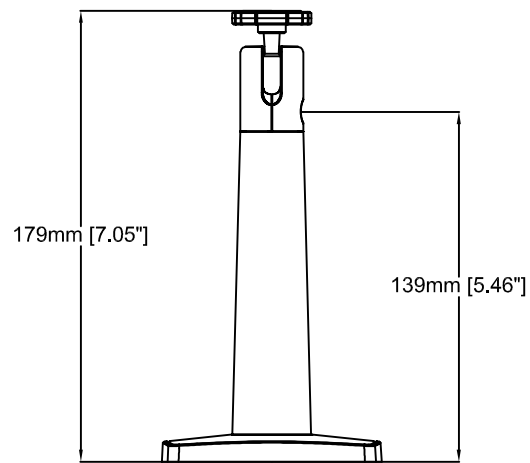

Revision	v.01	Revision date	2017-08-15
Paper size	A4	Release date	2015-07-06
Created by	JOT	Scale	1:2

AXIS Q1775 Network Camera

Revision	v.01	Revision date	2017-08-15
Paper size	A4	Release date	2015-07-06
Created by	JOT	Scale	1:3

Revision	v.01	Revision date	2017-08-15
Paper size	A4	Release date	2015-07-06
Created by	JOT	Scale	1:3