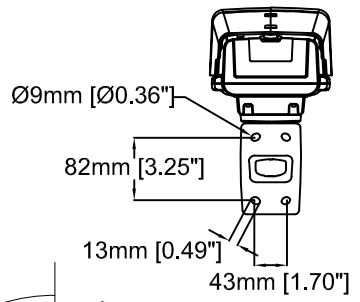

R242mm [R9.52"]

AXIS Q1775-E Network Camera

Revision	v.02	Revision date	2017-08-14
Paper size	A4	Release date	2017-02-01
Created by	JOT/GAB	Scale	1:10