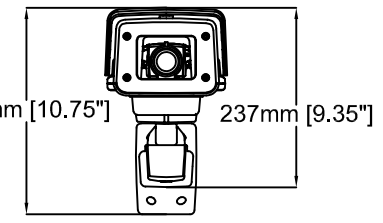

R242mm [R9.52"]

AXIS Q1775-E Network Camera

Revision	v.02	Revision date	2017-08-14
Paper size	A4	Release date	2017-02-01
Created by	JOT/GAB	Scale	1:10