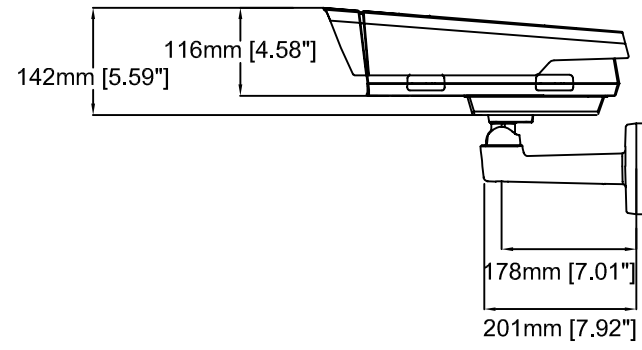

R242mm [R9.52"]

AXIS Q1775-E Network Camera

Revision	v.02	Revision date	2017-08-14
Paper size	A4	Release date	2017-02-01
Created by	JOT/GAB	Scale	1:10