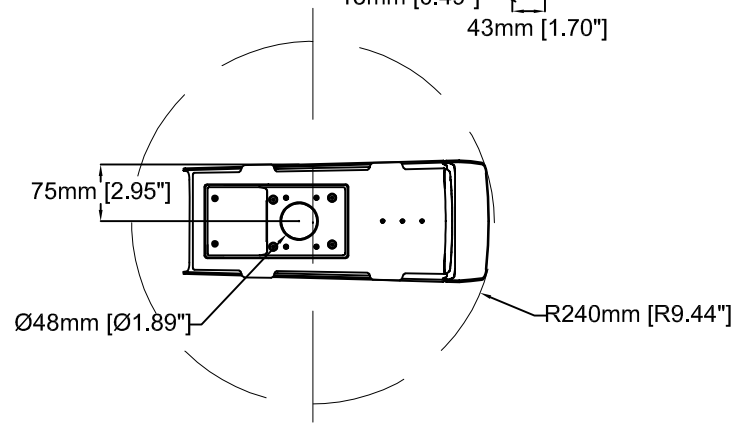

R242mm [R9.52"]

AXIS Q1775-E Network Camera

Revision	v.02	Revision date	2017-08-14
Paper size	A4	Release date	2017-02-01
Created by	JOT/GAB	Scale	1:10