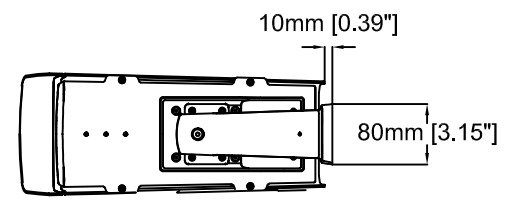

R242mm [R9.52"]

AXIS Q1775-E Network Camera

Revision	v.02	Revision date	2017-08-14
Paper size	A4	Release date	2017-02-01
Created by	JOT/GAB	Scale	1:10