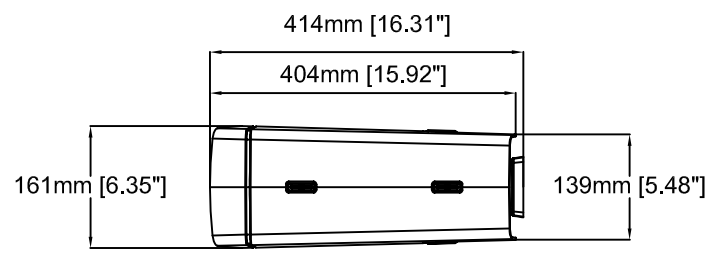

R242mm [R9.52"]

AXIS Q1775-E Network Camera

Revision	v.02	Revision date	2017-08-14
Paper size	A4	Release date	2017-02-01
Created by	JOT/GAB	Scale	1:10