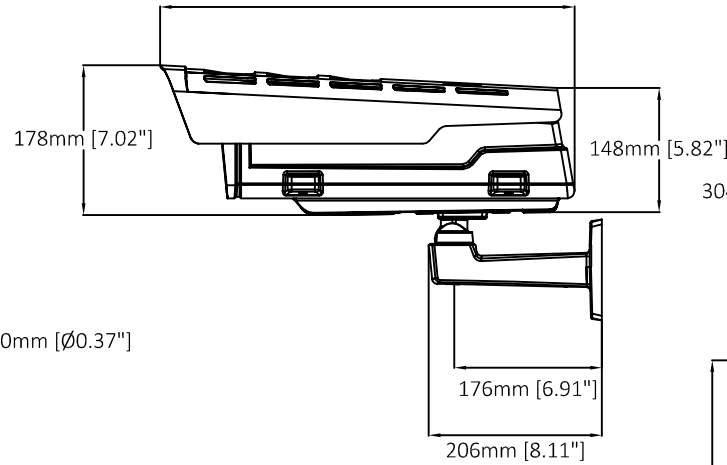

494mm [19.43\"]

AXIS Q1647-LE Network Camera

Revision	v.01	Revision date	2017-09-26
Paper size	A4	Release date	2018-01-10
Created by	JOT	Scale	1:9