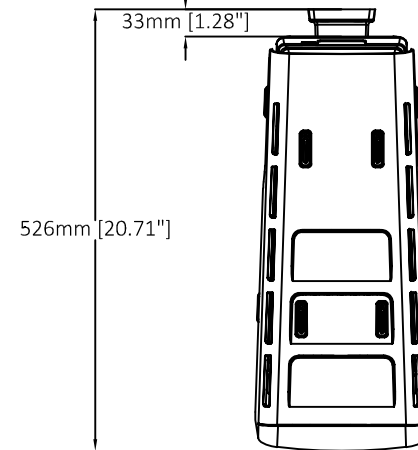

494mm [19.43\"]

AXIS Q1647-LE Network Camera

Revision	v.01	Revision date	2017-09-26
Paper size	A4	Release date	2018-01-10
Created by	JOT	Scale	1:9