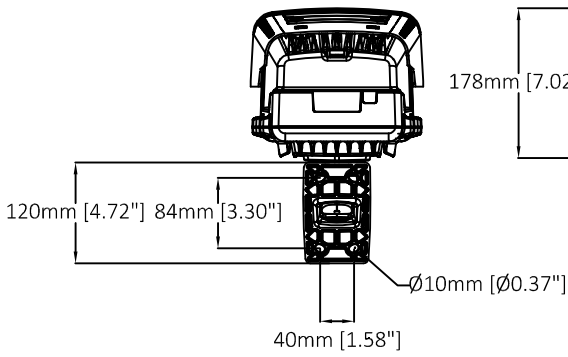

494mm [19.43\"]

AXIS Q1647-LE Network Camera

Revision	v.01	Revision date	2017-09-26
Paper size	A4	Release date	2018-01-10
Created by	JOT	Scale	1:9