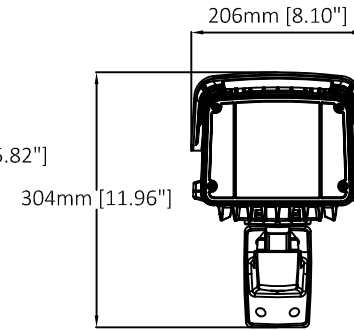

494mm [19.43\"]

AXIS Q1647-LE Network Camera

Revision	v.01	Revision date	2017-09-26
Paper size	A4	Release date	2018-01-10
Created by	JOT	Scale	1:9