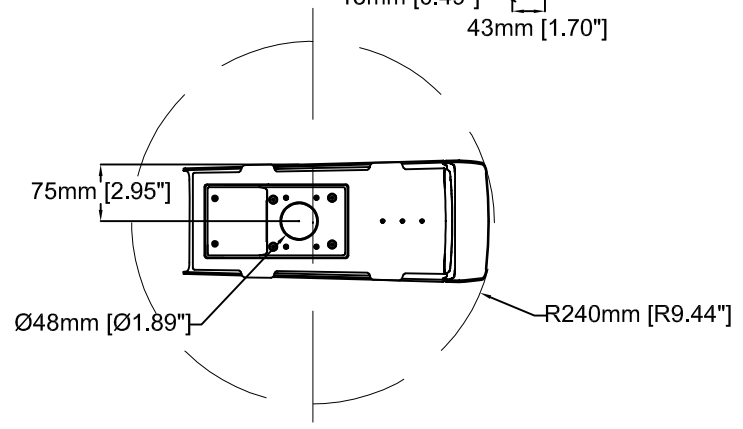

R242mm [R9.52"]

AXIS Q1635-E Network Camera

Revision	v.02	Revision date	2017-08-14
Paper size	A4	Release date	2017-02-01
Created by	JOT/GAB	Scale	1:10