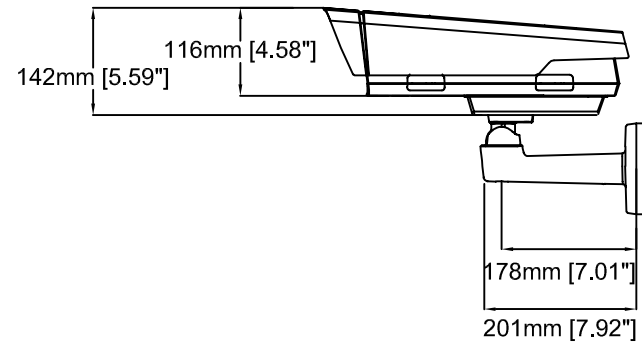

R242mm [R9.52"]

AXIS Q1635-E Network Camera

Revision	v.02	Revision date	2017-08-14
Paper size	A4	Release date	2017-02-01
Created by	JOT/GAB	Scale	1:10