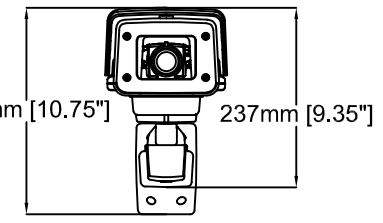

R242mm [R9.52"]

AXIS Q1635-E Network Camera

Revision	v.02	Revision date	2017-08-14
Paper size	A4	Release date	2017-02-01
Created by	JOT/GAB	Scale	1:10