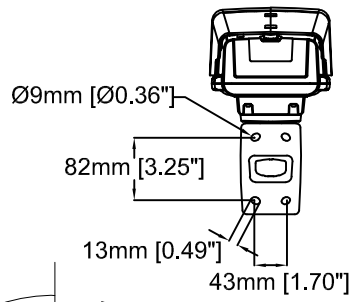

R242mm [R9.52"]

AXIS Q1635-E Network Camera

Revision	v.02	Revision date	2017-08-14
Paper size	A4	Release date	2017-02-01
Created by	JOT/GAB	Scale	1:10