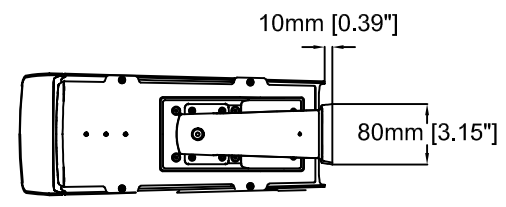

R242mm [R9.52"]

AXIS Q1635-E Network Camera

Revision	v.02	Revision date	2017-08-14
Paper size	A4	Release date	2017-02-01
Created by	JOT/GAB	Scale	1:10