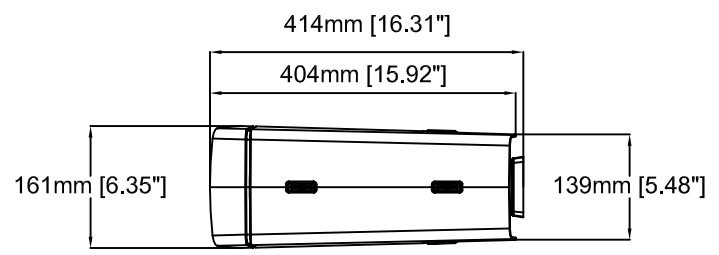

R242mm [R9.52"]

AXIS Q1635-E Network Camera

Revision	v.02	Revision date	2017-08-14
Paper size	A4	Release date	2017-02-01
Created by	JOT/GAB	Scale	1:10