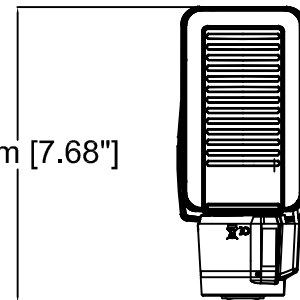

41mm [1.61"]

236mm [9.28"]

56mm [2.22"]
100mm [3.94"]

82mm [3.24"]

58mm [2.29"]

165mm [6.49"]

87mm [3.43"]

195mm [7.68"]

Revision	v.01	Revision date	2017-10-27
Paper size	A4	Release date	2015-06-15
Created by	JOT	Scale	1:5