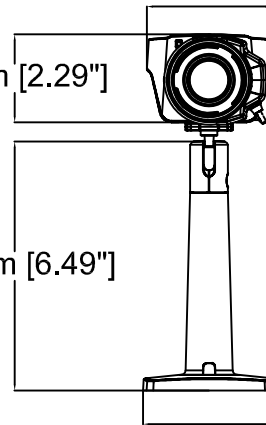

41mm [1.61"]

236mm [9.28"]

56mm [2.22"]
100mm [3.94"]

82mm [3.24"]

58mm [2.29"]

165mm [6.49"]

87mm [3.43"]

195mm [7.68"]

Revision	v.01	Revision date	2017-10-27
Paper size	A4	Release date	2015-06-15
Created by	JOT	Scale	1:5