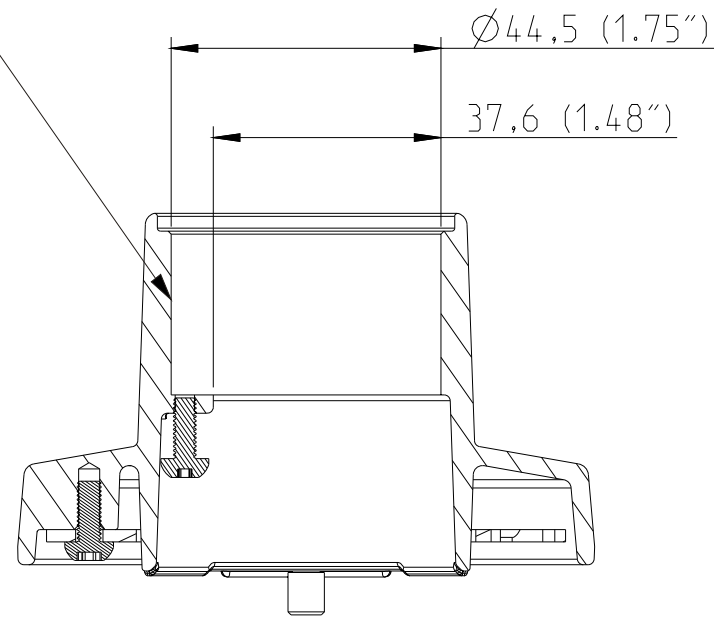

Min. 25 (0.98") Thread NPSM 1 1/2" - 11.5

SECTION B-B

AXIS Q60X Pendant Adapter - Accessories

18 Aug, 2009