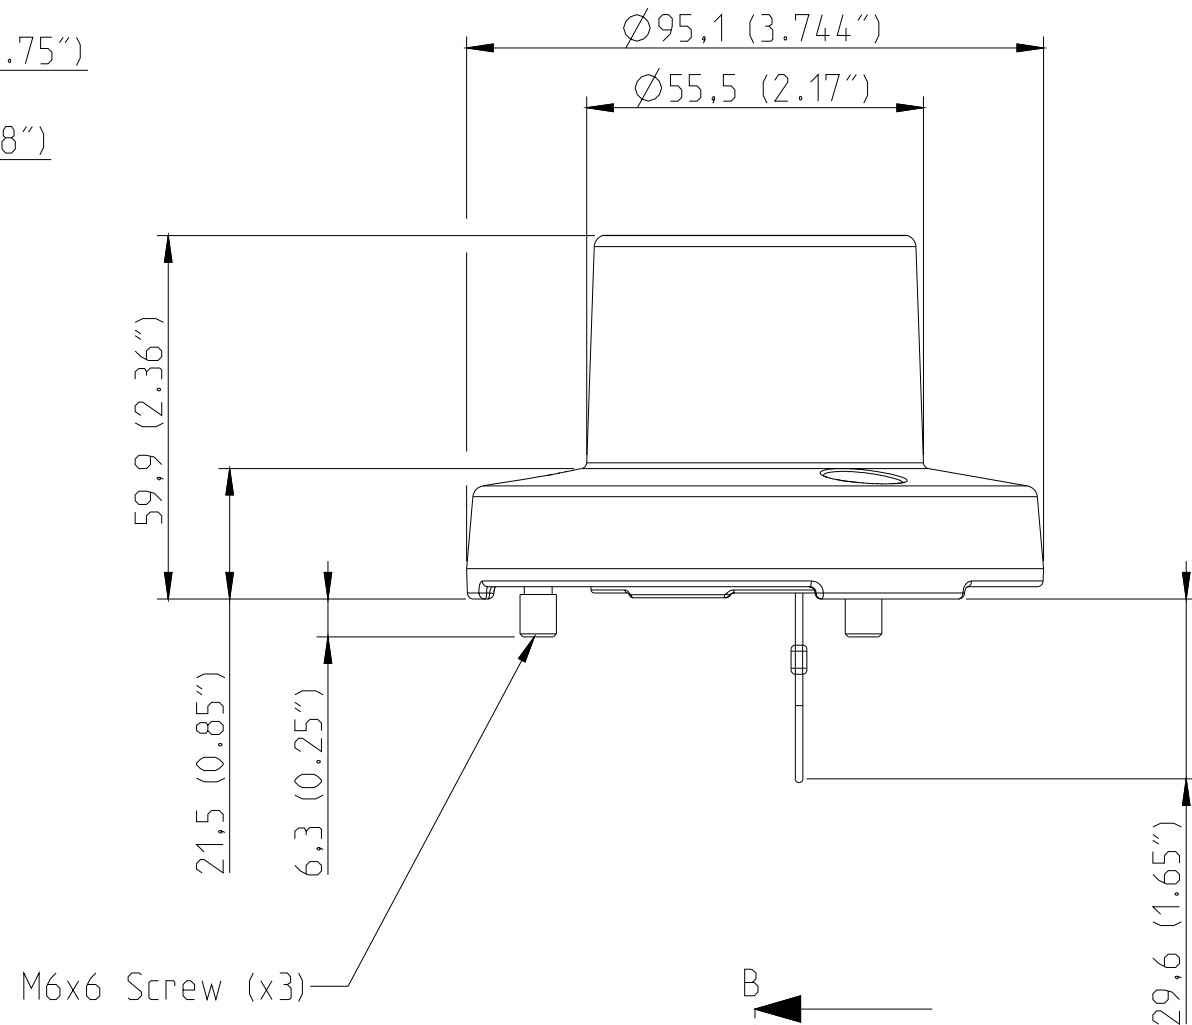

Min. 25 (0.98") Thread NPSM 1 1/2" - 11.5

SECTION B-B

AXIS Q60X Pendant Adapter - Accessories

18 Aug, 2009