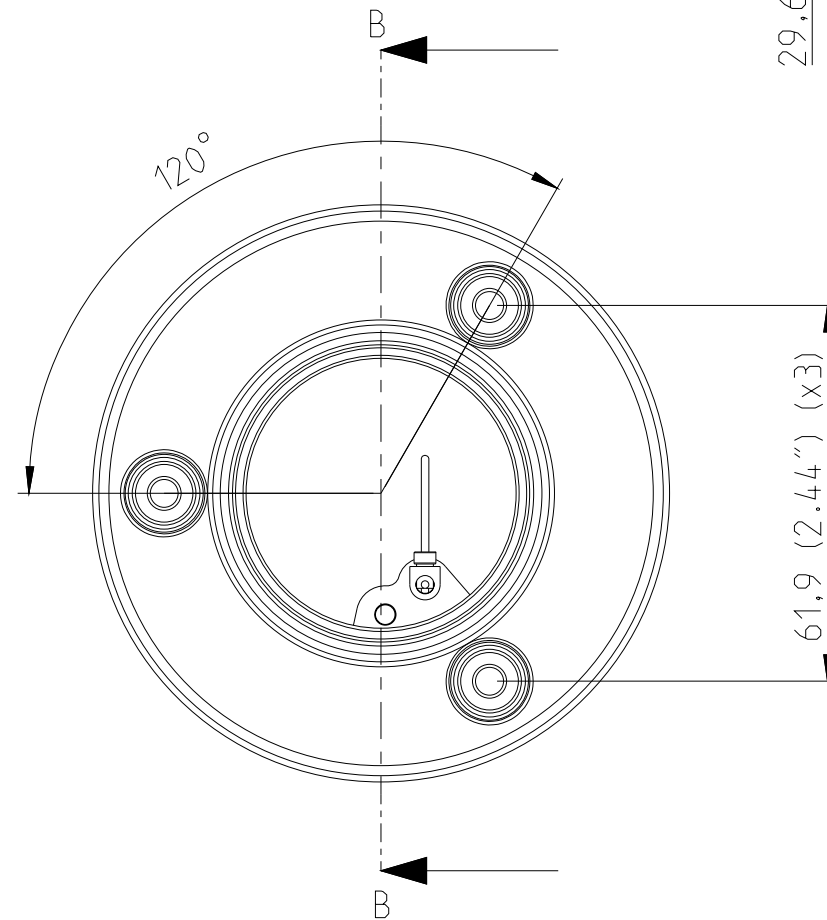

Min. 25 (0.98") Thread NPSM 1 1/2" - 11.5

SECTION B-B

AXIS Q60X Pendant Adapter - Accessories

18 Aug, 2009