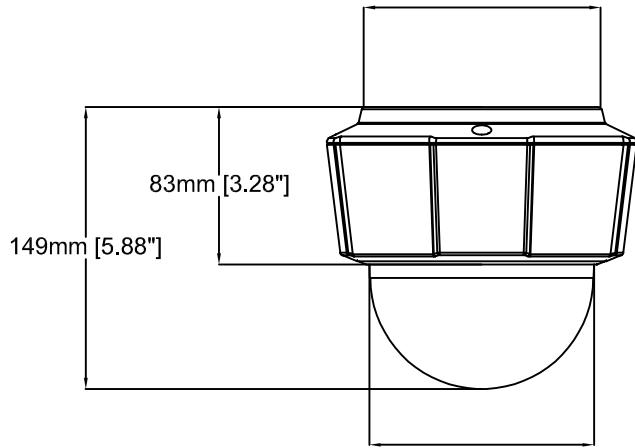

Ø164mm [Ø6.46"]

125mm [4.93"]

77mm [3.03"]

119mm [4.68"]

62mm [2.44"]

AXIS P5515 Network Camera

Revision	v.02	Revision date	2017-08-15
Paper size	A4	Release date	2015-07-10
Created by	JOT/GAB	Scale	1:4