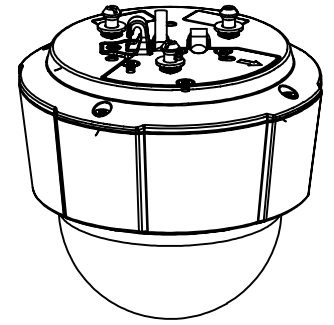

Ø164mm [Ø6.46"]

125mm [4.93"]

77mm [3.03"]

119mm [4.68"]

62mm [2.44"]

AXIS P5515 Network Camera

Revision	v.02	Revision date	2017-08-15
Paper size	A4	Release date	2015-07-10
Created by	JOT/GAB	Scale	1:4