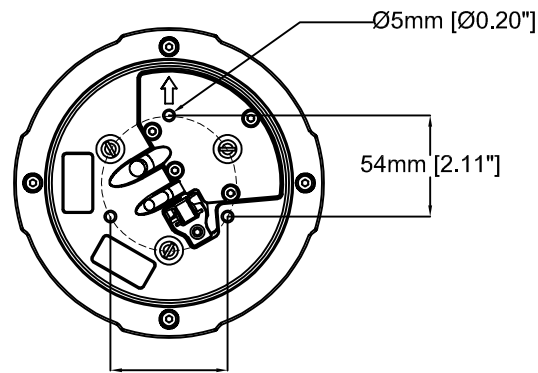

Ø164mm [Ø6.46"]

125mm [4.93"]

77mm [3.03"]

119mm [4.68"]

62mm [2.44"]

AXIS P5515 Network Camera

Revision	v.02	Revision date	2017-08-15
Paper size	A4	Release date	2015-07-10
Created by	JOT/GAB	Scale	1:4