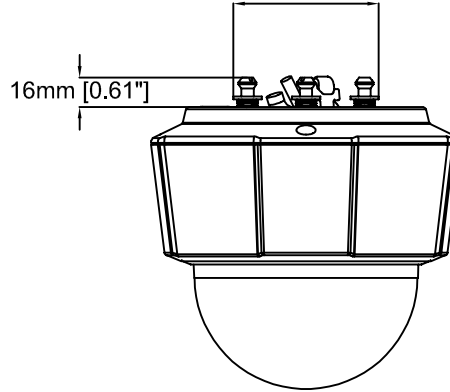

Ø164mm [Ø6.46"]

125mm [4.93"]

77mm [3.03"]

119mm [4.68"]

62mm [2.44"]

AXIS P5515 Network Camera

Revision	v.02	Revision date	2017-08-15
Paper size	A4	Release date	2015-07-10
Created by	JOT/GAB	Scale	1:4