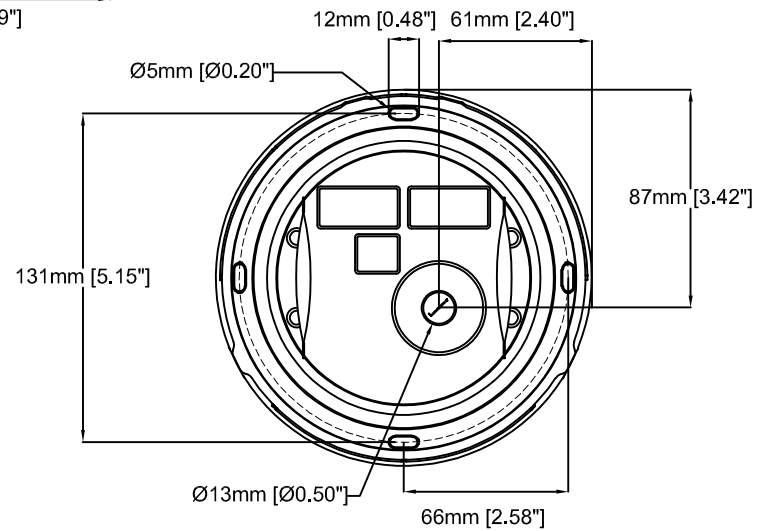

Ø150mm [Ø5.90"]

57mm [2.23"]

134mm [5.27"]

124mm [4.89"]

56mm [2.19"]

24mm [0.93"]

12mm [0.48"] 61mm [2.40"]

Ø5mm [Ø0.20"]

87mm [3.42"]

131mm [5.15"]

Ø13mm [Ø0.50"]

66mm [2.58"]

AXIS P3905-RE Network Camera

Revision	v.02	Revision date	2017-07-18
Paper size	A4	Release date	2015-02-16
Created by	JOT/GAB	Scale	1:3