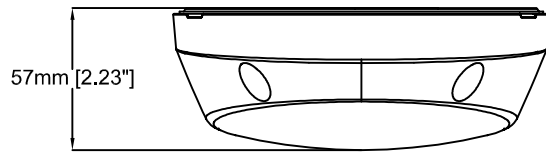

Ø150mm [Ø5.90"]

57mm [2.23"]

134mm [5.27"]

124mm [4.89"]

56mm [2.19"]

24mm [0.93"]

12mm [0.48"] 61mm [2.40"]

Ø5mm [Ø0.20"]

87mm [3.42"]

131mm [5.15"]

Ø13mm [Ø0.50"]

66mm [2.58"]

AXIS P3905-RE Network Camera

Revision	v.02	Revision date	2017-07-18
Paper size	A4	Release date	2015-02-16
Created by	JOT/GAB	Scale	1:3