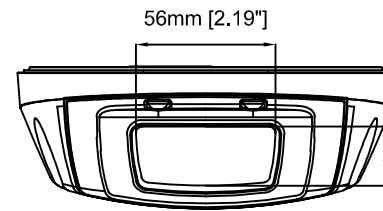

Ø150mm [Ø5.90"]

57mm [2.23"]

134mm [5.27"]

124mm [4.89"]

56mm [2.19"]

24mm [0.93"]

12mm [0.48"] 61mm [2.40"]

Ø5mm [Ø0.20"]

87mm [3.42"]

131mm [5.15"]

Ø13mm [Ø0.50"]

66mm [2.58"]

AXIS P3905-RE Network Camera

Revision	v.02	Revision date	2017-07-18
Paper size	A4	Release date	2015-02-16
Created by	JOT/GAB	Scale	1:3