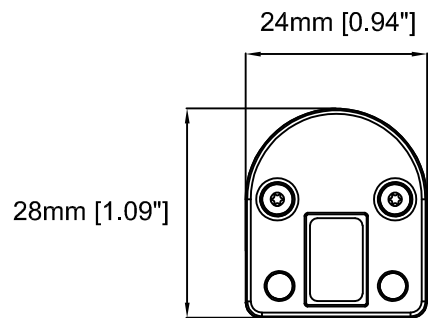

AXIS P1265 Network Camera

Revision	v.01	Revision date	2017-07-04
Paper size	A4	Release date	2017-07-20
Created by	JOT	Scale	1:1

AXIS P12 MkII Main Unit

Revision	v.01	Revision date	2017-07-04
Paper size	A4	Release date	2017-07-20
Created by	JOT	Scale	1:1

Revision	v.01	Revision date	2017-07-04
Paper size	A4	Release date	2017-07-20
Created by	JOT	Scale	1:1

Revision	v.01	Revision date	2017-07-04
Paper size	A4	Release date	2017-07-20
Created by	JOT	Scale	1:1