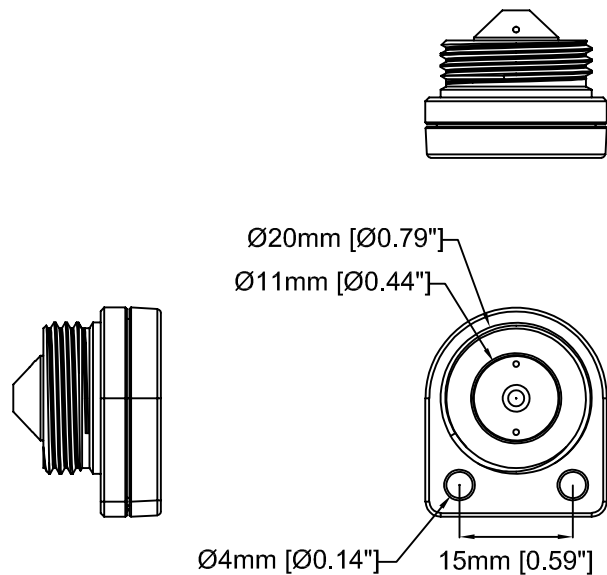

AXIS P1265 Network Camera

Revision	v.01	Revision date	2017-07-04
Paper size	A4	Release date	2017-07-20
Created by	JOT	Scale	1:1

AXIS P12 MkII Main Unit

Revision	v.01	Revision date	2017-07-04
Paper size	A4	Release date	2017-07-20
Created by	JOT	Scale	1:1

Revision	v.01	Revision date	2017-07-04
Paper size	A4	Release date	2017-07-20
Created by	JOT	Scale	1:1

Revision	v.01	Revision date	2017-07-04
Paper size	A4	Release date	2017-07-20
Created by	JOT	Scale	1:1