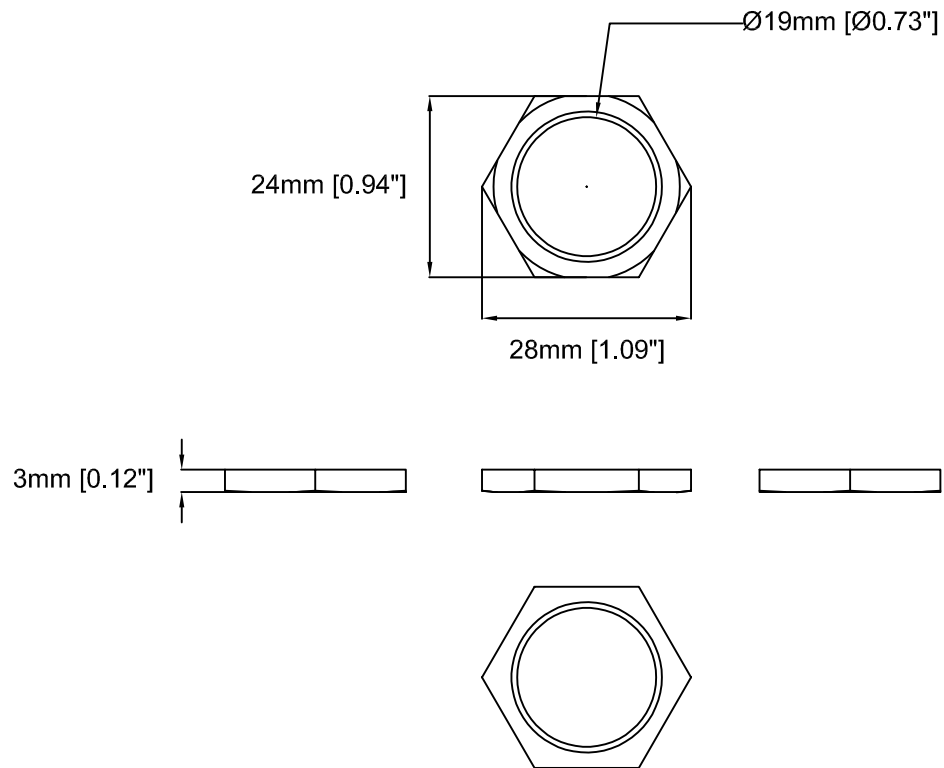

AXIS P1265 Network Camera

Revision	v.01	Revision date	2017-07-04
Paper size	A4	Release date	2017-07-20
Created by	JOT	Scale	1:1

AXIS P12 MkII Main Unit

Revision	v.01	Revision date	2017-07-04
Paper size	A4	Release date	2017-07-20
Created by	JOT	Scale	1:1

Revision	v.01	Revision date	2017-07-04
Paper size	A4	Release date	2017-07-20
Created by	JOT	Scale	1:1

Revision	v.01	Revision date	2017-07-04
Paper size	A4	Release date	2017-07-20
Created by	JOT	Scale	1:1