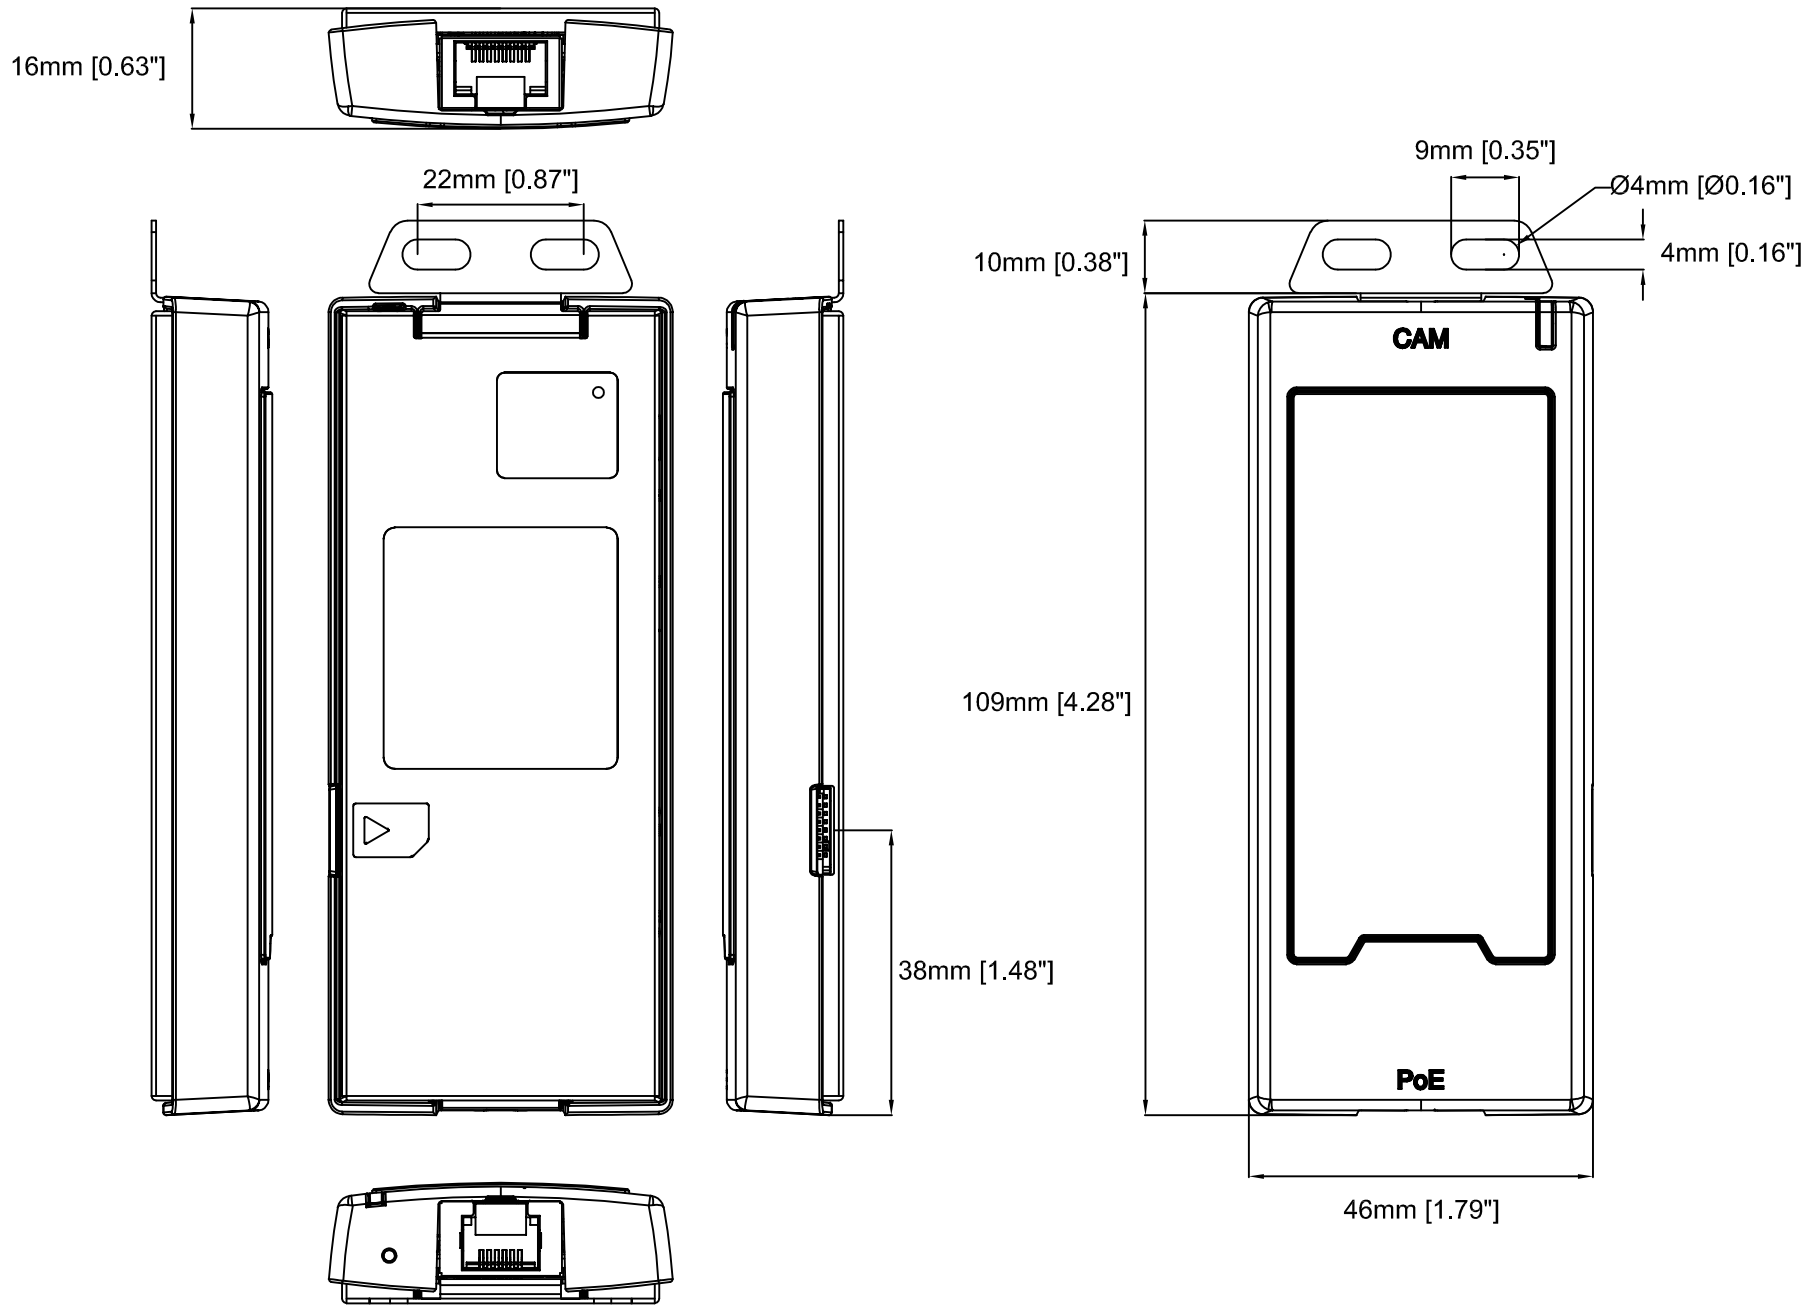

AXIS P1265 Network Camera

Revision	v.01	Revision date	2017-07-04
Paper size	A4	Release date	2017-07-20
Created by	JOT	Scale	1:1

AXIS P12 MkII Main Unit

Revision	v.01	Revision date	2017-07-04
Paper size	A4	Release date	2017-07-20
Created by	JOT	Scale	1:1

Revision	v.01	Revision date	2017-07-04
Paper size	A4	Release date	2017-07-20
Created by	JOT	Scale	1:1

Revision	v.01	Revision date	2017-07-04
Paper size	A4	Release date	2017-07-20
Created by	JOT	Scale	1:1