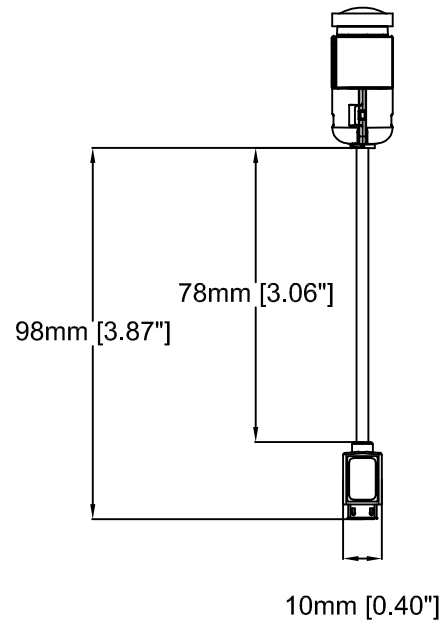

Revision	v.01	Revision date	2017-09-26
Paper size	A4	Release date	2016-06-01
Created by	JOT	Scale	1:1

16mm [0.63"]

22mm [0.88"]

17mm [0.67"]

Ø4mm [Ø0.16"]

10mm [0.38"]

109mm [4.28"]

46mm [1.79"]

AXIS P12 MkII Main Unit

Revision	v.01	Revision date	2017-06-15
Paper size	A4	Release date	2016-06-15
Created by	JOT	Scale	1:1

10mm [0.40"]

AXIS F1004 Sensor Unit

Revision	v.01	Revision date	2017-09-26
Paper size	A4	Release date	2016-06-01
Created by	JOT	Scale	1:2