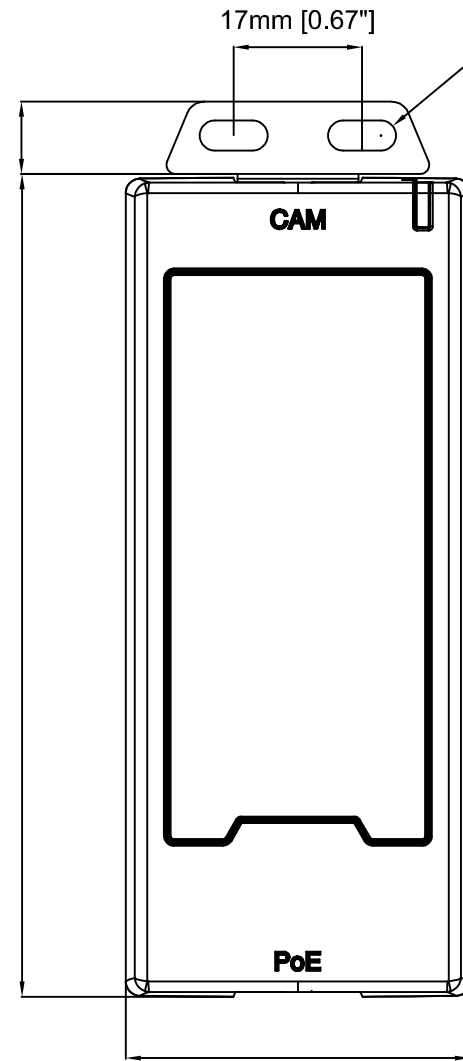

Revision	v.01	Revision date	2017-09-26
Paper size	A4	Release date	2016-06-01
Created by	JOT	Scale	1:1

16mm [0.63"]

22mm [0.88"]

17mm [0.67"]

Ø4mm [Ø0.16"]

10mm [0.38"]

109mm [4.28"]

46mm [1.79"]

AXIS P12 MkII Main Unit

Revision	v.01	Revision date	2017-06-15
Paper size	A4	Release date	2016-06-15
Created by	JOT	Scale	1:1

10mm [0.40"]

AXIS F1004 Sensor Unit

Revision	v.01	Revision date	2017-09-26
Paper size	A4	Release date	2016-06-01
Created by	JOT	Scale	1:2