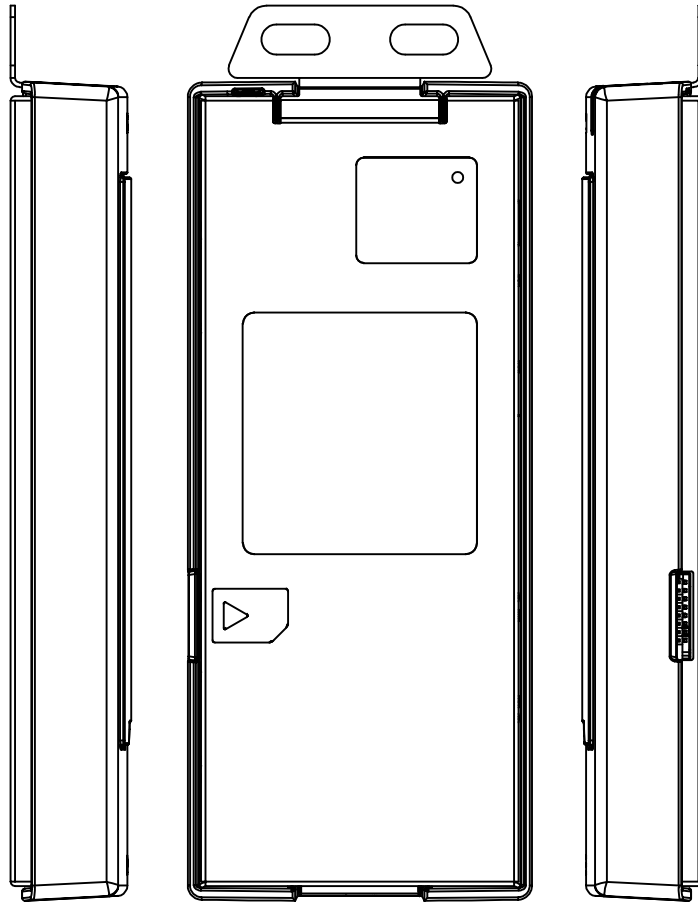

Revision	v.01	Revision date	2017-09-26
Paper size	A4	Release date	2016-06-01
Created by	JOT	Scale	1:1

16mm [0.63"]

22mm [0.88"]

17mm [0.67"]

Ø4mm [Ø0.16"]

10mm [0.38"]

109mm [4.28"]

46mm [1.79"]

AXIS P12 MkII Main Unit

Revision	v.01	Revision date	2017-06-15
Paper size	A4	Release date	2016-06-15
Created by	JOT	Scale	1:1

10mm [0.40"]

AXIS F1004 Sensor Unit

Revision	v.01	Revision date	2017-09-26
Paper size	A4	Release date	2016-06-01
Created by	JOT	Scale	1:2