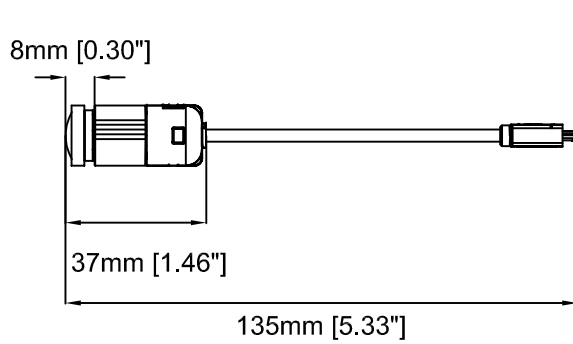

Revision	v.01	Revision date	2017-09-26
Paper size	A4	Release date	2016-06-01
Created by	JOT	Scale	1:1

16mm [0.63"]

22mm [0.88"]

17mm [0.67"]

Ø4mm [Ø0.16"]

10mm [0.38"]

109mm [4.28"]

46mm [1.79"]

AXIS P12 MkII Main Unit

Revision	v.01	Revision date	2017-06-15
Paper size	A4	Release date	2016-06-15
Created by	JOT	Scale	1:1

10mm [0.40"]

AXIS F1004 Sensor Unit

Revision	v.01	Revision date	2017-09-26
Paper size	A4	Release date	2016-06-01
Created by	JOT	Scale	1:2