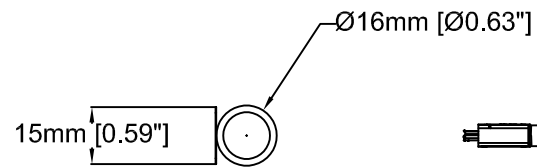

Revision	v.01	Revision date	2017-09-26
Paper size	A4	Release date	2016-06-01
Created by	JOT	Scale	1:1

16mm [0.63"]

22mm [0.88"]

17mm [0.67"]

Ø4mm [Ø0.16"]

10mm [0.38"]

109mm [4.28"]

46mm [1.79"]

AXIS P12 MkII Main Unit

Revision	v.01	Revision date	2017-06-15
Paper size	A4	Release date	2016-06-15
Created by	JOT	Scale	1:1

10mm [0.40"]

AXIS F1004 Sensor Unit

Revision	v.01	Revision date	2017-09-26
Paper size	A4	Release date	2016-06-01
Created by	JOT	Scale	1:2