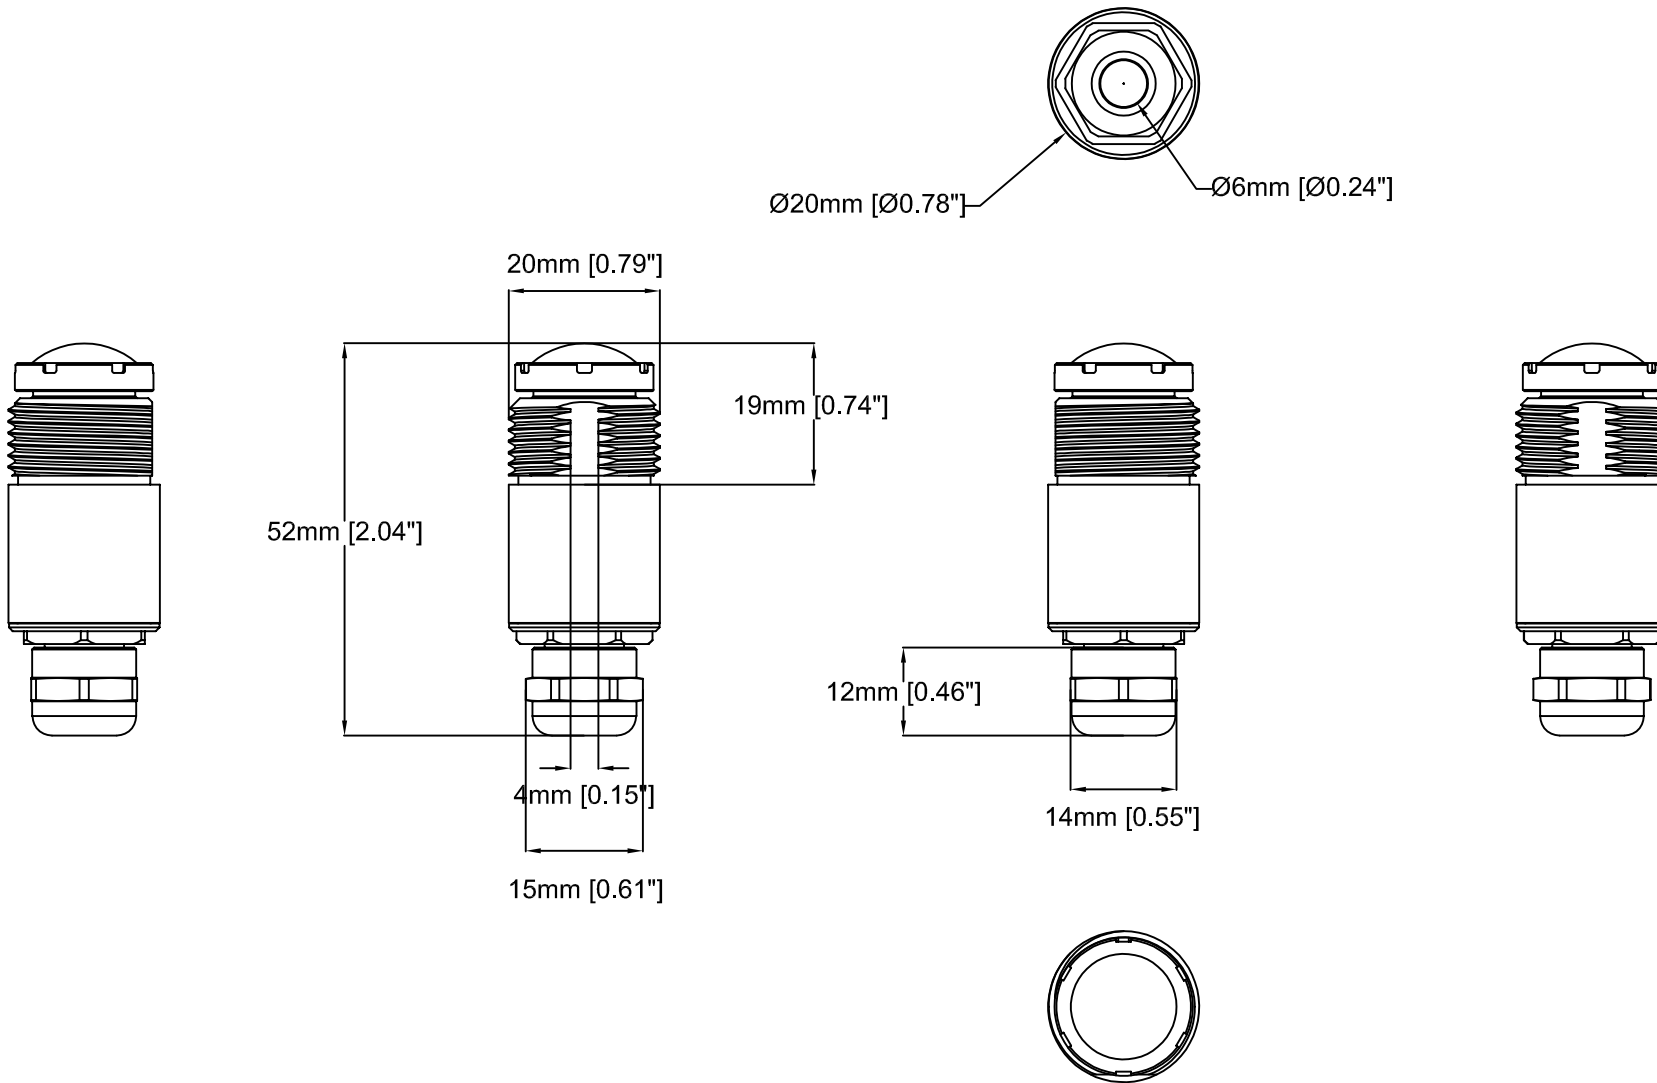

Revision	v.01	Revision date	2017-10-30
Paper size	A4	Release date	2015-05-08
Created by	JOT	Scale	1:2

AXIS P1224-E Sensor Unit

Revision	v.01	Revision date	2017-10-30
Paper size	A4	Release date	2014-05-08
Created by	JOT	Scale	1:1