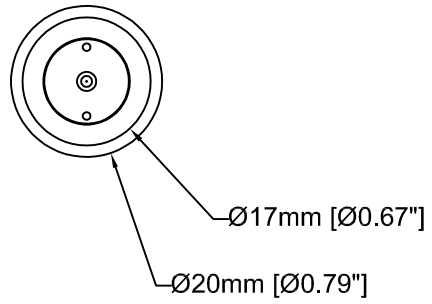

# AXIS P1214 Main Unit

Revision	v.01	Revision date	2017-10-30
Paper size	A4	Release date	2014-05-08
Created by	JOT	Scale	1:2

Revision	v.01	Revision date	2017-10-30
Paper size	A4	Release date	2014-05-08
Created by	JOT	Scale	1:1

Ø44mm [Ø1.73"]

20mm [0.80"]

Ø20mm [Ø0.79"]  
Ø55mm [Ø2.17"]

32mm [1.25"]

Revision	v.01	Revision date	2017-10-30
Paper size	A4	Release date	2014-05-08
Created by	JOT	Scale	1:1