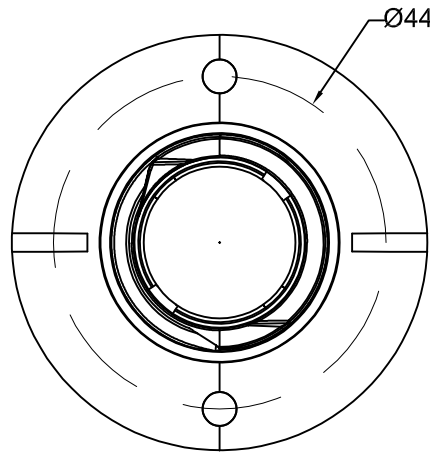

# AXIS P1214 Main Unit

Revision	v.01	Revision date	2017-10-30
Paper size	A4	Release date	2014-05-08
Created by	JOT	Scale	1:2

Revision	v.01	Revision date	2017-10-30
Paper size	A4	Release date	2014-05-08
Created by	JOT	Scale	1:1

Ø44mm [Ø1.73"]

20mm [0.80"]

Ø20mm [Ø0.79"]  
Ø55mm [Ø2.17"]

32mm [1.25"]

Revision	v.01	Revision date	2017-10-30
Paper size	A4	Release date	2014-05-08
Created by	JOT	Scale	1:1