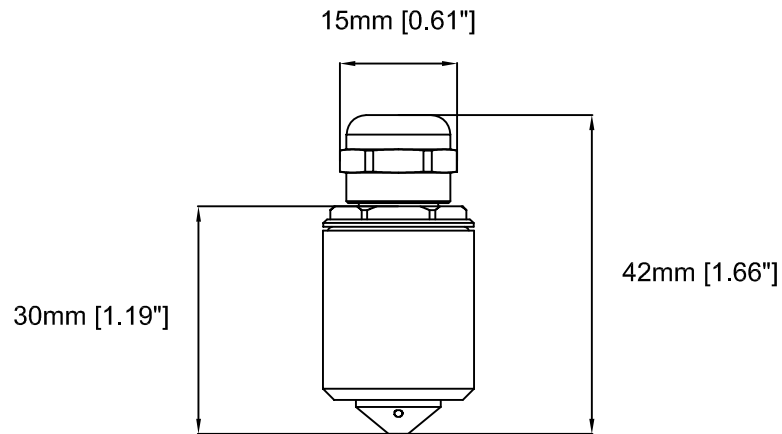

# AXIS P1214 Main Unit

Revision	v.01	Revision date	2017-10-30
Paper size	A4	Release date	2014-05-08
Created by	JOT	Scale	1:2

Revision	v.01	Revision date	2017-10-30
Paper size	A4	Release date	2014-05-08
Created by	JOT	Scale	1:1

Ø44mm [Ø1.73"]

20mm [0.80"]

Ø20mm [Ø0.79"]  
Ø55mm [Ø2.17"]

32mm [1.25"]

Revision	v.01	Revision date	2017-10-30
Paper size	A4	Release date	2014-05-08
Created by	JOT	Scale	1:1