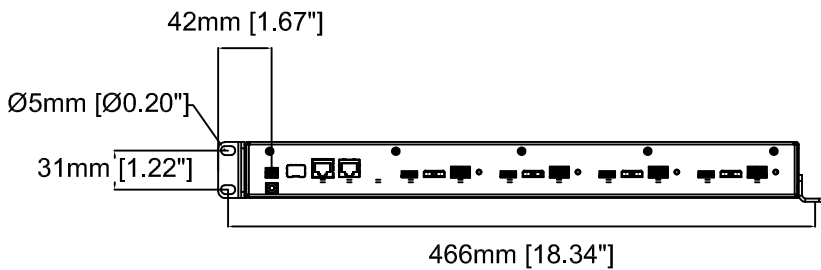

371mm [14.62"]

25mm [0.97"]

482mm [18.96"]

440mm [17.32"]

21mm [0.82"]

21mm [0.82"]

137mm [5.40"]

# AXIS M7016 Video Encoder

Revision	v.01	Revision date	2017-10-03
Paper size	A4	Release date	2015-11-11
Created by	JOT	Scale	1:6