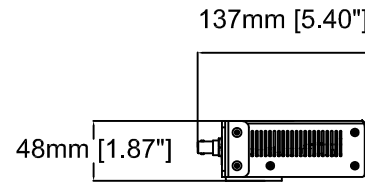

371mm [14.62"]

25mm [0.97"]

482mm [18.96"]

440mm [17.32"]

21mm [0.82"]

21mm [0.82"]

137mm [5.40"]

AXIS M7016 Video Encoder

Revision	v.01	Revision date	2017-10-03
Paper size	A4	Release date	2015-11-11
Created by	JOT	Scale	1:6