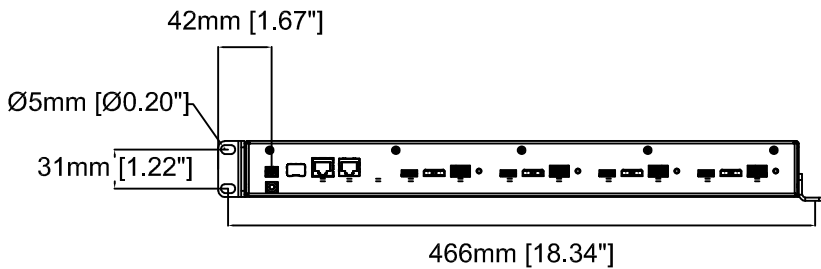

371mm [14.62"]

25mm [0.97"]

482mm [18.96"]

440mm [17.32"]

21mm [0.82"]

21mm [0.82"]

137mm [5.40"]

AXIS M7016 Video Encoder

Revision	v.01	Revision date	2017-10-03
Paper size	A4	Release date	2015-11-11
Created by	JOT	Scale	1:6