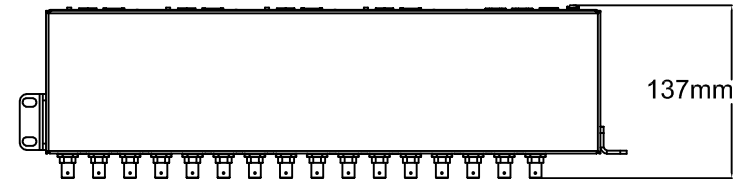

371mm [14.62"]

25mm [0.97"]

482mm [18.96"]

440mm [17.32"]

21mm [0.82"]

21mm [0.82"]

137mm [5.40"]

AXIS M7016 Video Encoder

Revision	v.01	Revision date	2017-10-03
Paper size	A4	Release date	2015-11-11
Created by	JOT	Scale	1:6