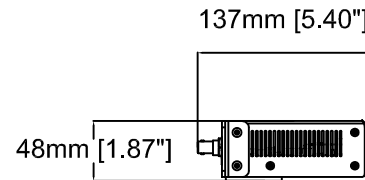

371mm [14.62"]

25mm [0.97"]

482mm [18.96"]

440mm [17.32"]

21mm [0.82"]

21mm [0.82"]

137mm [5.40"]

Revision	v.01	Revision date	2017-10-03
Paper size	A4	Release date	2015-11-11
Created by	JOT	Scale	1:6