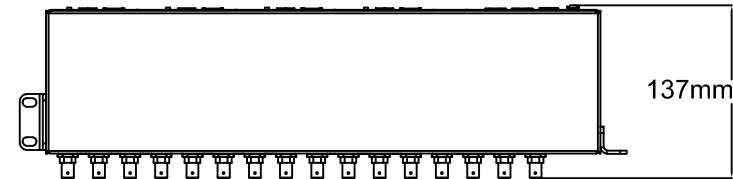

371mm [14.62"]

25mm [0.97"]

482mm [18.96"]

440mm [17.32"]

21mm [0.82"]

21mm [0.82"]

137mm [5.40"]

# AXIS M7016 Video Encoder

Revision	v.01	Revision date	2017-10-03
Paper size	A4	Release date	2015-11-11
Created by	JOT	Scale	1:6