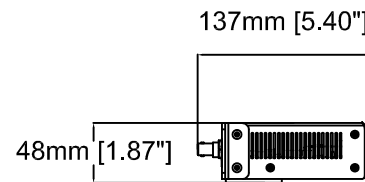

371mm [14.62"]

25mm [0.97"]

482mm [18.96"]

440mm [17.32"]

21mm [0.82"]

21mm [0.82"]

137mm [5.40"]

# AXIS M7016 Video Encoder

Revision	v.01	Revision date	2017-10-03
Paper size	A4	Release date	2015-11-11
Created by	JOT	Scale	1:6