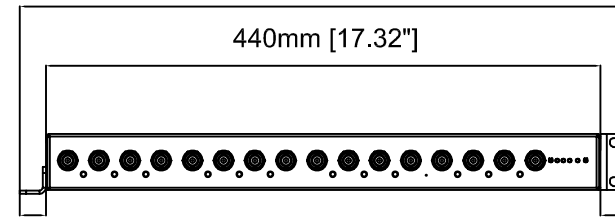

371mm [14.62"]

25mm [0.97"]

482mm [18.96"]

440mm [17.32"]

21mm [0.82"]

21mm [0.82"]

137mm [5.40"]

Revision	v.01	Revision date	2017-10-03
Paper size	A4	Release date	2015-11-11
Created by	JOT	Scale	1:6