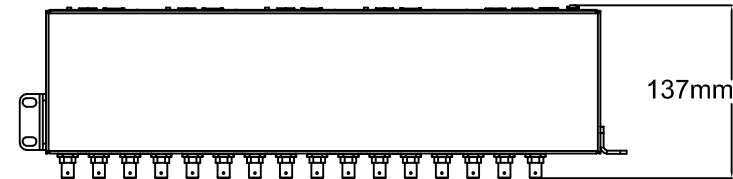

371mm [14.62"]

25mm [0.97"]

482mm [18.96"]

440mm [17.32"]

21mm [0.82"]

21mm [0.82"]

137mm [5.40"]

Revision	v.01	Revision date	2017-10-03
Paper size	A4	Release date	2015-11-11
Created by	JOT	Scale	1:6