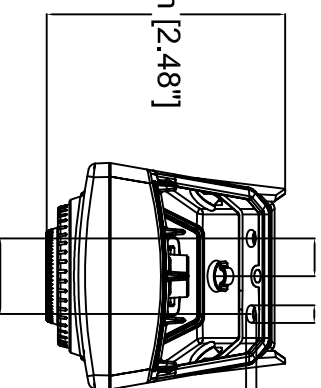

30mm [1.20"]

Ø3mm [Ø0.13"]

63mm [2.48"]

108mm [4.25"]

46mm [1.82"]

60mm [2.38"]

12mm [0.49"]

9mm [0.36"]

10mm [0.39"] 5mm [0.18"]

3mm [0.11"]

63mm [2.48"]

20mm [0.79"]

# AXIS M1065-LW Network Camera

Revision	v.01	Revision date	2017-09-29
Paper size	A4	Release date	2016-02-07
Created by	JOT	Scale	1:2