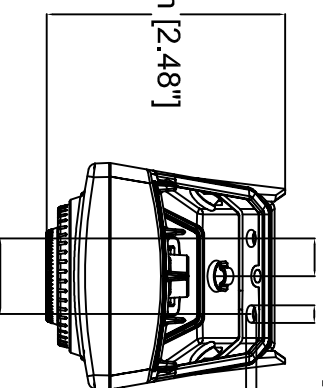

30mm [1.20"]

46mm [1.82"]

63mm [2.48"]

108mm [4.25"]

12mm [0.49"]

9mm [0.36"]

60mm [2.38"]

10mm [0.39"] 5mm [0.18"]

63mm [2.48"]

20mm [0.79"]

Revision	v.01	Revision date	2017-09-29
Paper size	A4	Release date	2016-02-07
Created by	JOT	Scale	1:2