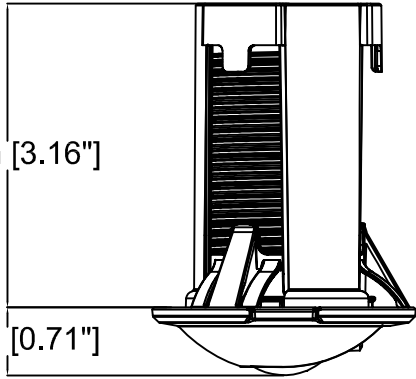

80mm [3.16"]

18mm [0.71"]

52mm [2.03"]

72mm [2.83"]

70mm [2.74"]

22mm [0.87"]

AXIS F8224 Recessed Mount

Revision	v.01	Revision date	2018-02-21
Paper size	A4	Release date	2015-05-26
Created by	JOT	Scale	1:3