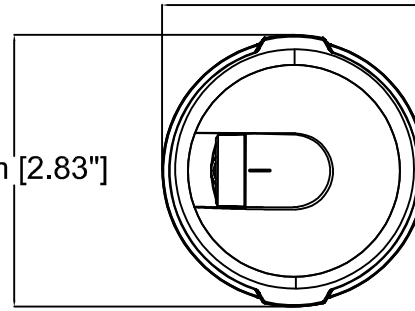

80mm [3.16"]

18mm [0.71"]

52mm [2.03"]

72mm [2.83"]

70mm [2.74"]

22mm [0.87"]

AXIS F8224 Recessed Mount

Revision	v.01	Revision date	2018-02-21
Paper size	A4	Release date	2015-05-26
Created by	JOT	Scale	1:3