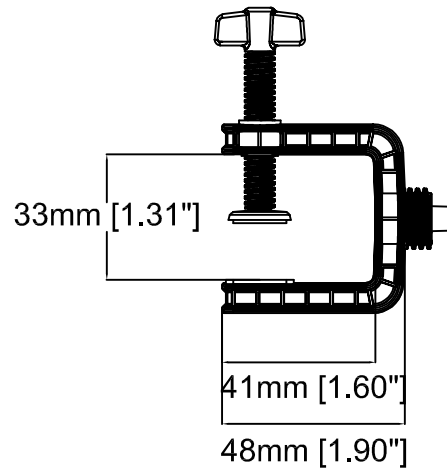

Revision	v.01	Revision date	2018-02-21
Paper size	A4	Release date	2015-08-19
Created by	JOT	Scale	1:1

21mm [0.81"]

Ø41mm [Ø1.61"]

36mm [1.40"]

56mm [2.22"]

Revision	v.01	Revision date	2018-02-21
Paper size	A4	Release date	2015-08-19
Created by	JOT	Scale	1:2

Revision	v.01	Revision date	2018-02-21
Paper size	A4	Release date	2015-08-19
Created by	JOT	Scale	1:2

Revision	v.01	Revision date	2018-02-21
Paper size	A4	Release date	2015-08-19
Created by	JOT	Scale	1:2