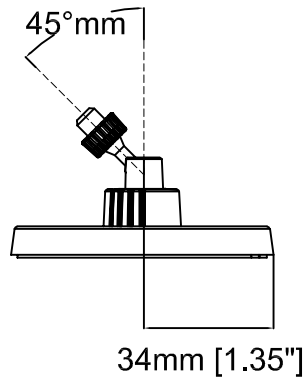

Revision	v.01	Revision date	2018-02-21
Paper size	A4	Release date	2015-08-19
Created by	JOT	Scale	1:1

21mm [0.81"]

Ø41mm [Ø1.61"]

36mm [1.40"]

56mm [2.22"]

Revision	v.01	Revision date	2018-02-21
Paper size	A4	Release date	2015-08-19
Created by	JOT	Scale	1:2

Revision	v.01	Revision date	2018-02-21
Paper size	A4	Release date	2015-08-19
Created by	JOT	Scale	1:2

Revision	v.01	Revision date	2018-02-21
Paper size	A4	Release date	2015-08-19
Created by	JOT	Scale	1:2