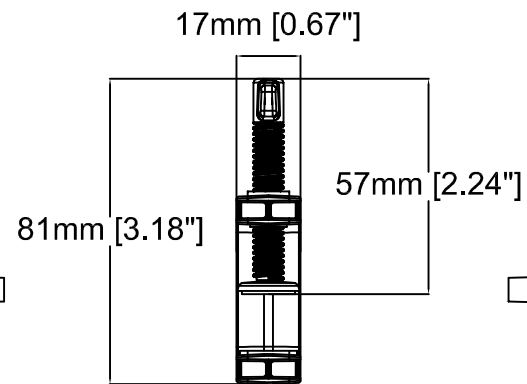

Revision	v.01	Revision date	2018-02-21
Paper size	A4	Release date	2015-08-19
Created by	JOT	Scale	1:1

21mm [0.81"]

Ø41mm [Ø1.61"]

36mm [1.40"]

56mm [2.22"]

Revision	v.01	Revision date	2018-02-21
Paper size	A4	Release date	2015-08-19
Created by	JOT	Scale	1:2

Revision	v.01	Revision date	2018-02-21
Paper size	A4	Release date	2015-08-19
Created by	JOT	Scale	1:2

Revision	v.01	Revision date	2018-02-21
Paper size	A4	Release date	2015-08-19
Created by	JOT	Scale	1:2