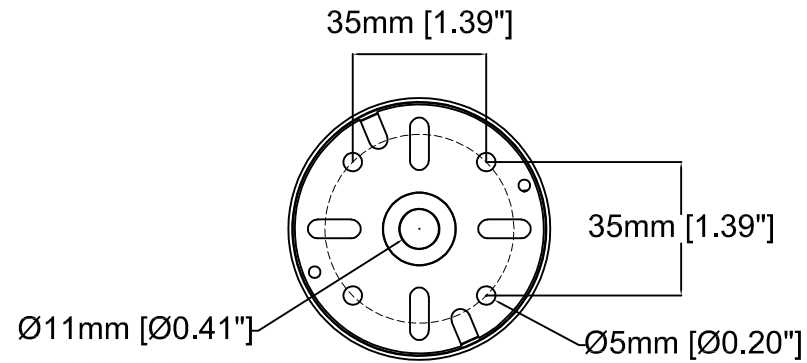

Revision	v.01	Revision date	2018-02-21
Paper size	A4	Release date	2015-08-19
Created by	JOT	Scale	1:1

21mm [0.81"]

Ø41mm [Ø1.61"]

36mm [1.40"]

56mm [2.22"]

Revision	v.01	Revision date	2018-02-21
Paper size	A4	Release date	2015-08-19
Created by	JOT	Scale	1:2

Revision	v.01	Revision date	2018-02-21
Paper size	A4	Release date	2015-08-19
Created by	JOT	Scale	1:2

Revision	v.01	Revision date	2018-02-21
Paper size	A4	Release date	2015-08-19
Created by	JOT	Scale	1:2