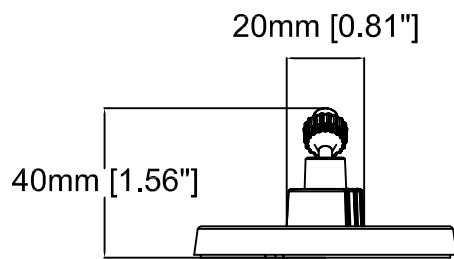

Revision	v.01	Revision date	2018-02-21
Paper size	A4	Release date	2015-08-19
Created by	JOT	Scale	1:1

21mm [0.81"]

Ø41mm [Ø1.61"]

36mm [1.40"]

56mm [2.22"]

Revision	v.01	Revision date	2018-02-21
Paper size	A4	Release date	2015-08-19
Created by	JOT	Scale	1:2

Revision	v.01	Revision date	2018-02-21
Paper size	A4	Release date	2015-08-19
Created by	JOT	Scale	1:2

Revision	v.01	Revision date	2018-02-21
Paper size	A4	Release date	2015-08-19
Created by	JOT	Scale	1:2