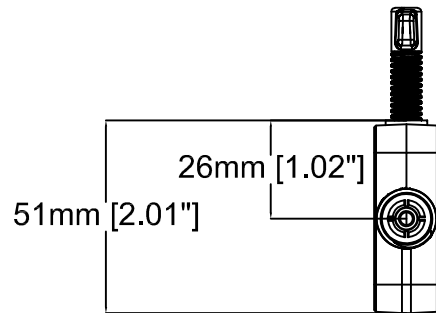

Revision	v.01	Revision date	2018-02-21
Paper size	A4	Release date	2015-08-19
Created by	JOT	Scale	1:1

21mm [0.81"]

Ø41mm [Ø1.61"]

36mm [1.40"]

56mm [2.22"]

Revision	v.01	Revision date	2018-02-21
Paper size	A4	Release date	2015-08-19
Created by	JOT	Scale	1:2

Revision	v.01	Revision date	2018-02-21
Paper size	A4	Release date	2015-08-19
Created by	JOT	Scale	1:2

Revision	v.01	Revision date	2018-02-21
Paper size	A4	Release date	2015-08-19
Created by	JOT	Scale	1:2