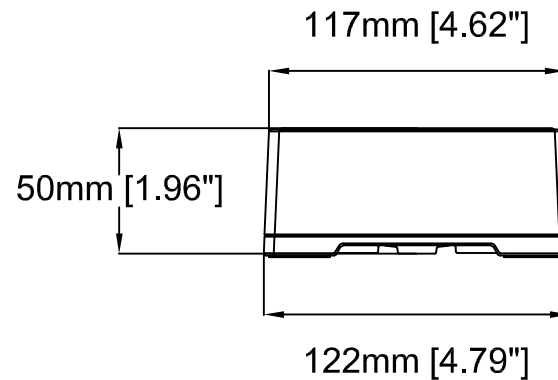

65mm [2.55"]

Revision	v.02	Revision date	2017-08-17
Paper size	A4	Release date	2014-10-02
Created by	JOT/GAB	Scale	1:3