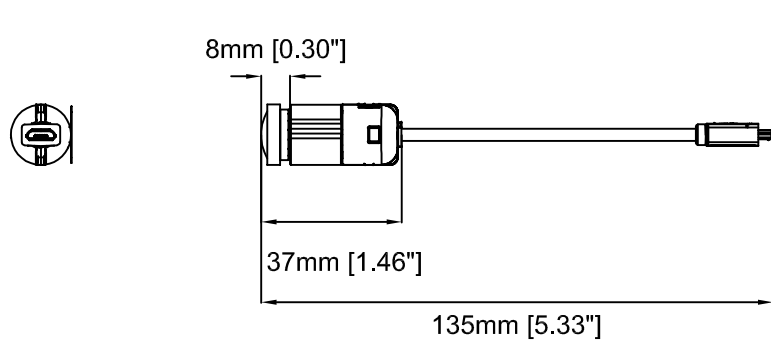

10mm [0.40"]

Revision	v.02	Revision date	2017-08-17
Paper size	A4	Release date	2015-05-26
Created by	JOT/GAB	Scale	1:2