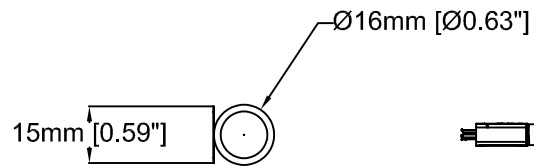

10mm [0.40"]

Revision	v.02	Revision date	2017-08-17
Paper size	A4	Release date	2015-05-26
Created by	JOT/GAB	Scale	1:2