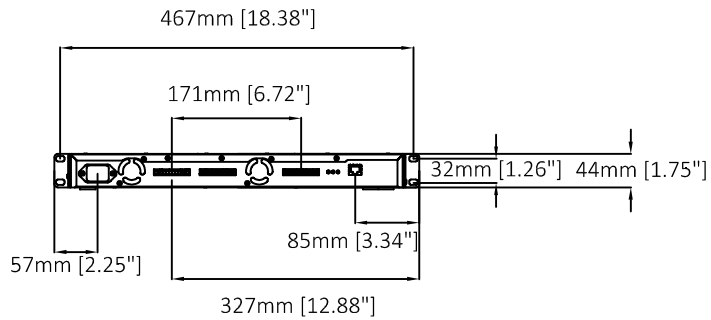

441mm [17.36"]

345mm [13.56"]

345mm [13.57"]

# AXIS 291 1U Video Server Rack

Revision	v.01	Revision date	2017-09-28
Paper size	A4	Release date	2007-10-25
Created by	JOT	Scale	1:10