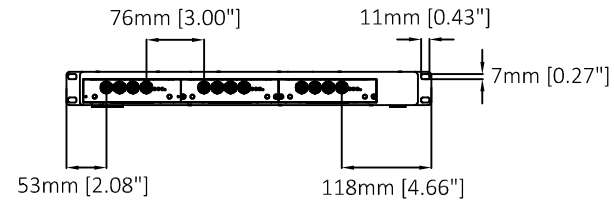

441mm [17.36"]

345mm [13.56"]

345mm [13.57"]

# AXIS 291 1U Video Server Rack

Revision	v.01	Revision date	2017-09-28
Paper size	A4	Release date	2007-10-25
Created by	JOT	Scale	1:10