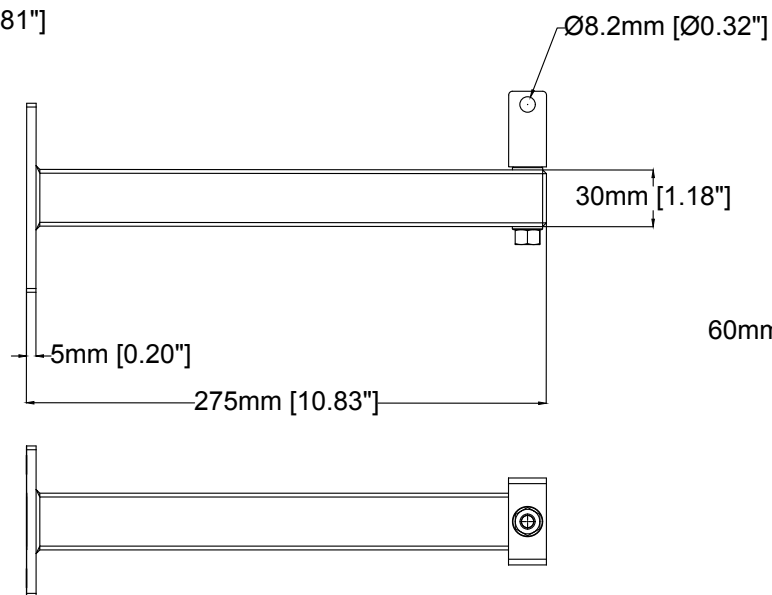

Hinge mount for adaption to sight glass fittings

Revision	v.01	Revision date	2018-08-01
Paper size	A4	Release date	yyyy-mm-dd
Created by	JSK	Scale	1:4