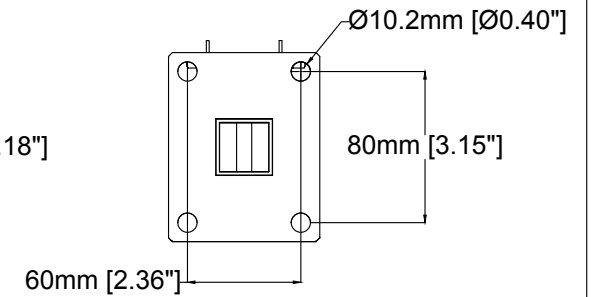

Hinge mount for adaption to sight glass fittings

Revision	v.01	Revision date	2018-08-01
Paper size	A4	Release date	yyyy-mm-dd
Created by	JSK	Scale	1:4