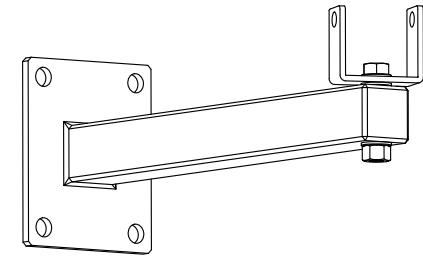

Hinge mount for adaption to sight glass fittings

Revision	v.01	Revision date	2018-08-01
Paper size	A4	Release date	yyyy-mm-dd
Created by	JSK	Scale	1:4