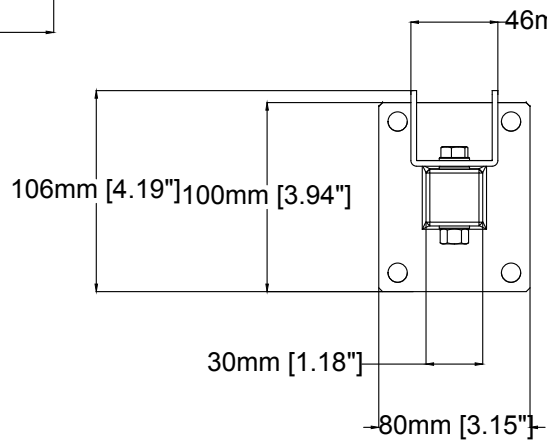

Hinge mount for adaption to sight glass fittings

Revision	v.01	Revision date	2018-08-01
Paper size	A4	Release date	yyyy-mm-dd
Created by	JSK	Scale	1:4