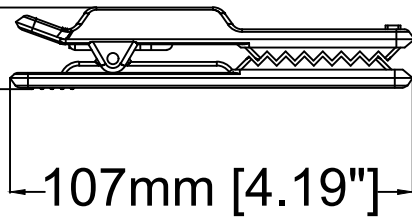

22mm [0.85"]

107mm [4.19"]

44mm [1.71"]

Revision	v.01	Revision date	2020-03-02
Paper size	A4	Release date	2020-03-02
Created by	JSK	Scale	1:2