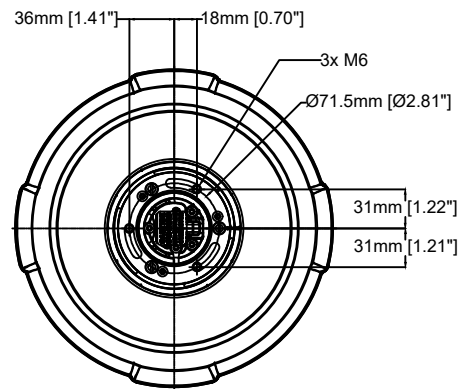

Ø252mm [9.93"]

25mm [0.98"]

246mm [9.69"]

95mm [3.75"]

256mm [10.09"]

36mm [1.41"]

18mm [0.70"]

3x M6

Ø71.5mm [Ø2.81"]

31mm [1.22"]

31mm [1.21"]

Revision	v.01	Revision date	2021-02-19
Paper size	A4	Release date	2021-02-19
Created by	JSK	Scale	1:6