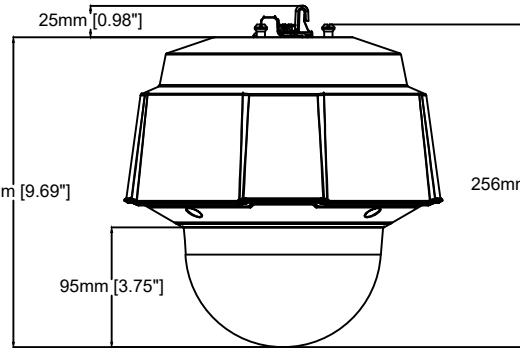

Ø252mm [9.93"]

25mm [0.98"]

246mm [9.69"]

95mm [3.75"]

256mm [10.09"]

36mm [1.41"]

18mm [0.70"]

3x M6

Ø71.5mm [Ø2.81"]

31mm [1.22"]

31mm [1.21"]

Revision	v.01	Revision date	2021-02-19
Paper size	A4	Release date	2021-02-19
Created by	JSK	Scale	1:6