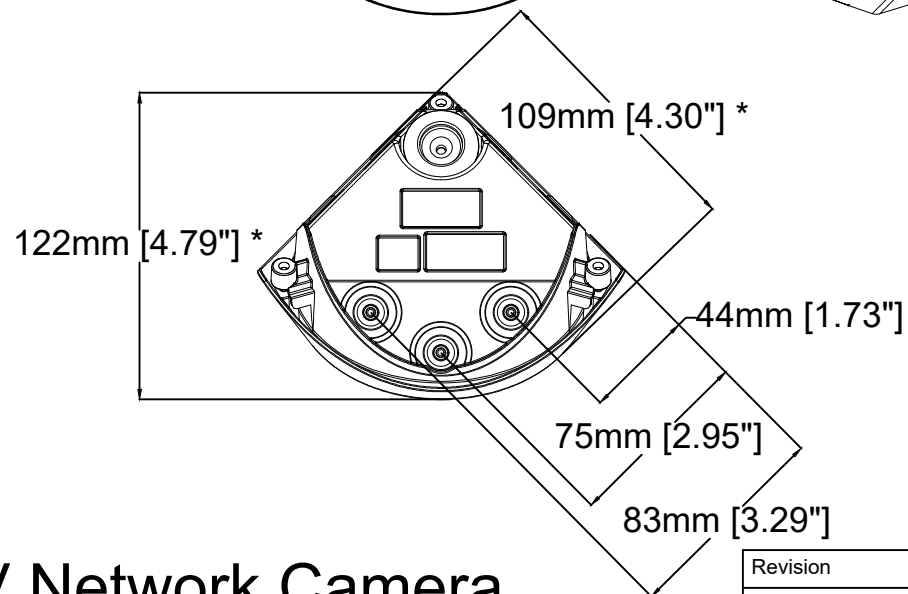

Skin cover, brushed or white steel

# AXIS P9106-V Network Camera

\* 1mm (0.04") addition when using the skin cover. \*\* 2mm (0.08") addition when using the skin cover

Revision	v.02	Revision date	2019-01-08
Paper size	A4	Release date	2018-07-17
Created by	JSK	Scale	1:1