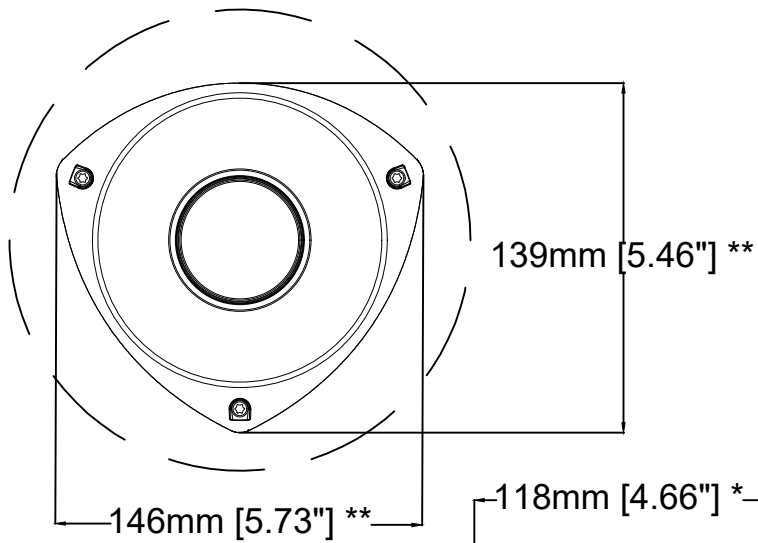

Skin cover, brushed or white steel

# AXIS P9106-V Network Camera

\* 1mm (0.04") addition when using the skin cover. \*\* 2mm (0.08") addition when using the skin cover

Revision	v.02	Revision date	2019-01-08
Paper size	A4	Release date	2018-07-17
Created by	JSK	Scale	1:1