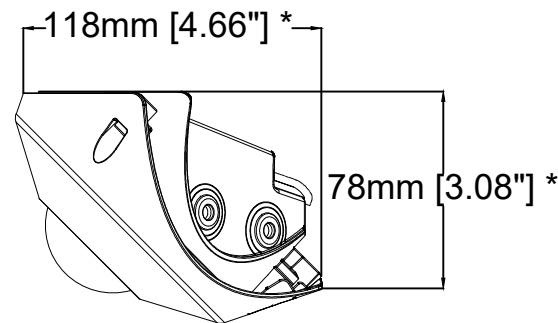

Skin cover, brushed or white steel

# AXIS P9106-V Network Camera

\* 1mm (0.04") addition when using the skin cover. \*\* 2mm (0.08") addition when using the skin cover

Revision	v.02	Revision date	2019-01-08
Paper size	A4	Release date	2018-07-17
Created by	JSK	Scale	1:1