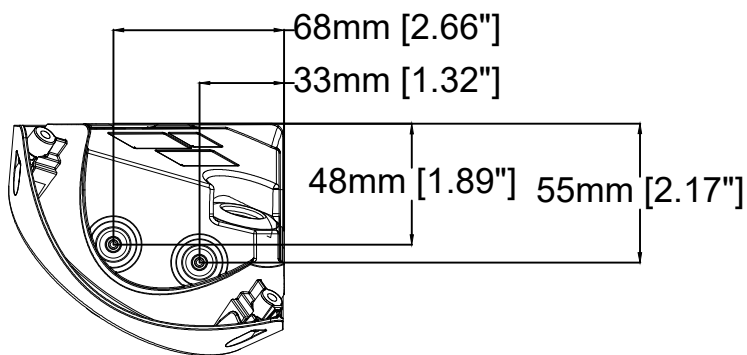

Skin cover, brushed or white steel

# AXIS P9106-V Network Camera

\* 1mm (0.04") addition when using the skin cover. \*\* 2mm (0.08") addition when using the skin cover

Revision	v.02	Revision date	2019-01-08
Paper size	A4	Release date	2018-07-17
Created by	JSK	Scale	1:1