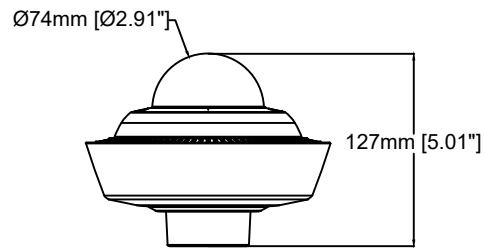

AXIS P3715-PLVE Network Camera with Weathershield

Revision	v.01	Revision date	2020-09-04
Paper size	A4	Release date	2020-09-04
Created by	MF	Scale	1:4

Revision	v.01	Revision date	2020-09-09
Paper size	A4	Release date	2020-09-09
Created by	MF	Scale	1:5