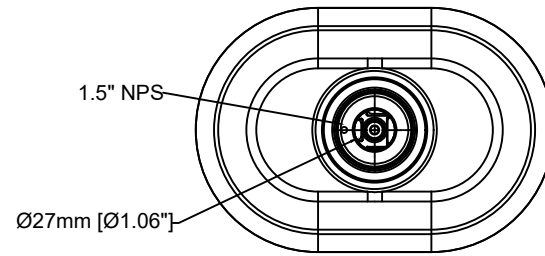

AXIS P3715-PLVE Network Camera with Weathershield

Revision	v.01	Revision date	2020-09-04
Paper size	A4	Release date	2020-09-04
Created by	MF	Scale	1:4

Revision	v.01	Revision date	2020-09-09
Paper size	A4	Release date	2020-09-09
Created by	MF	Scale	1:5