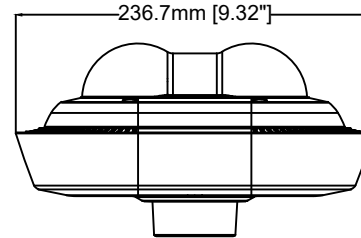

AXIS P3715-PLVE Network Camera with Weathershield

Revision	v.01	Revision date	2020-09-04
Paper size	A4	Release date	2020-09-04
Created by	MF	Scale	1:4

Revision	v.01	Revision date	2020-09-09
Paper size	A4	Release date	2020-09-09
Created by	MF	Scale	1:5