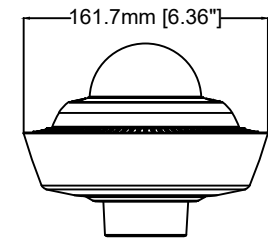

AXIS P3715-PLVE Network Camera with Weathershield

Revision	v.01	Revision date	2020-09-04
Paper size	A4	Release date	2020-09-04
Created by	MF	Scale	1:4

Revision	v.01	Revision date	2020-09-09
Paper size	A4	Release date	2020-09-09
Created by	MF	Scale	1:5