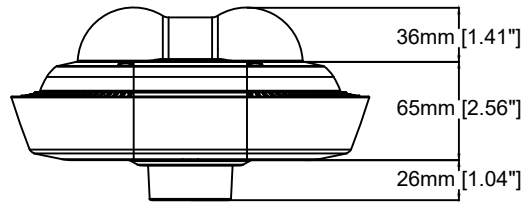

AXIS P3715-PLVE Network Camera with Weathershield

Revision	v.01	Revision date	2020-09-04
Paper size	A4	Release date	2020-09-04
Created by	MF	Scale	1:4

Revision	v.01	Revision date	2020-09-09
Paper size	A4	Release date	2020-09-09
Created by	MF	Scale	1:5