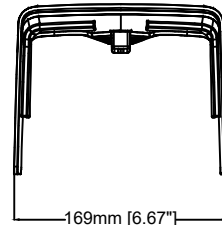

135mm [5.32"]

169mm [6.67"]

34mm [1.35"]

207mm [8.16"]

Revision	v.01	Revision date	2019-01-18
Paper size	A4	Release date	2019-01-18
Created by	JSK	Scale	1:1