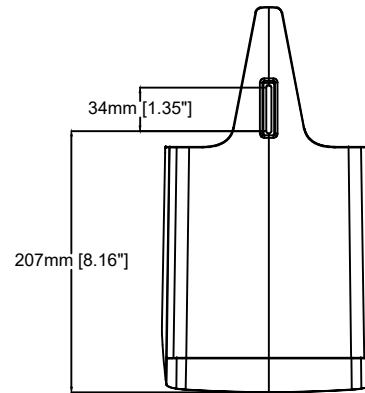

135mm [5.32"]

169mm [6.67"]

34mm [1.35"]

207mm [8.16"]

Revision	v.01	Revision date	2019-01-18
Paper size	A4	Release date	2019-01-18
Created by	JSK	Scale	1:1